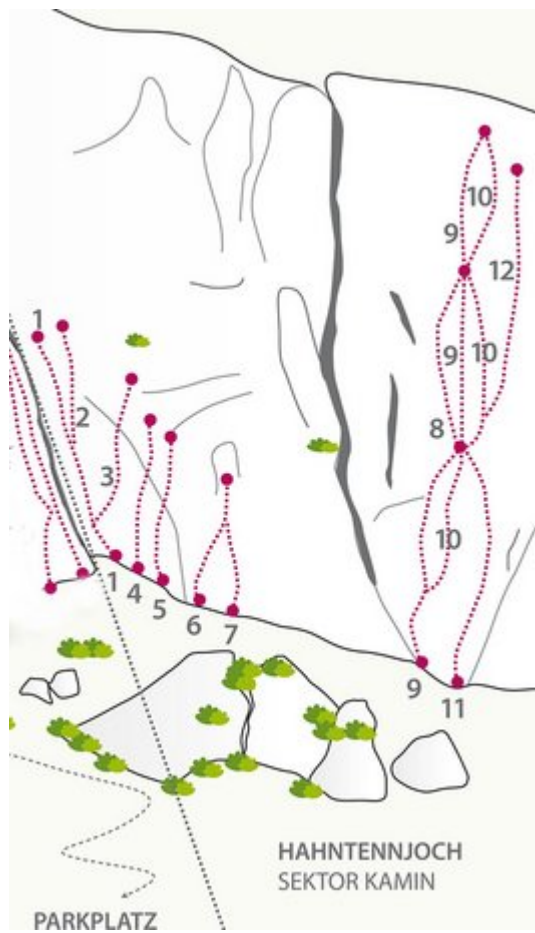

HAHTENNJOCH / SEKTOR KAMIN

Nr.	Name	Grad	Länge
1	Schrubber	5b	20.0 m
2	Chimney to heaven	5b	20.0 m