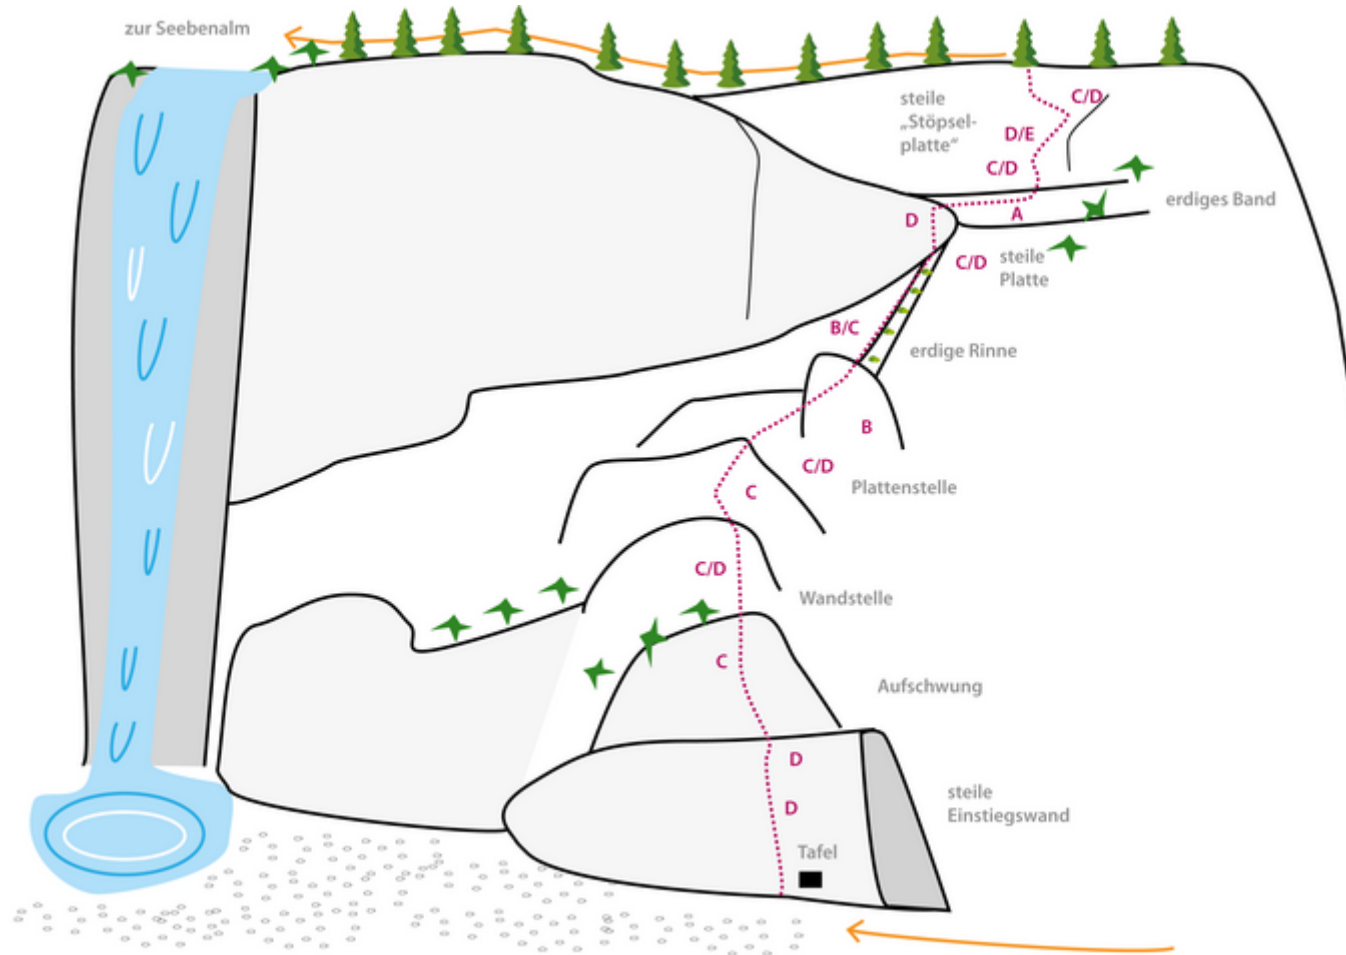

TIROLER ZUGSPITZ ARENA SEEBEN KLETTERSTEIG

APPROACH

45 min

DESCENT

Über Immensteig oder Hoher Gang

DESCENT TIME

1 h

Climbers Paradise Tirol

Climbing and boulder in Tirol online - 15 tourist regions and more than 1.000 climbing possibilites on Climber's Paradise Tirol. All topos in print quality, including detailed information about grades, access and safety.