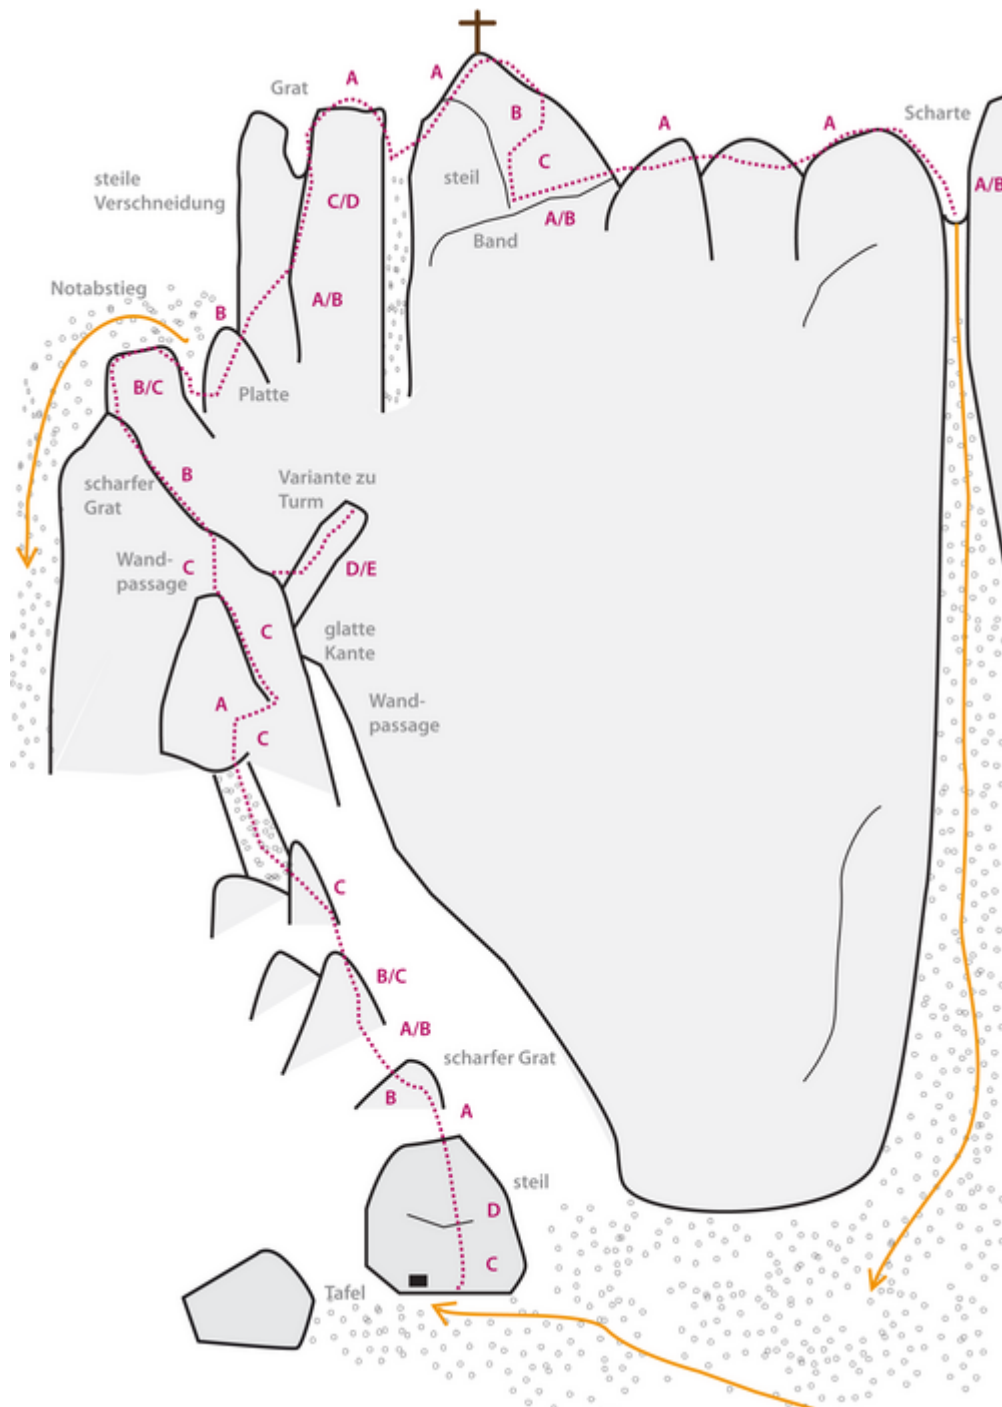

NAUDERS-TIROLER OBERLAND-KAUNERTAL TIROLERWEG NAUDERS

APPROACH

1,5h

Climbers Paradise Tirol

Climbing and boulder in Tirol online - 15 tourist regions and more than 1.000 climbing possibilities on Climber's Paradise Tirol. All topos in print quality, including detailed information about grades, access and safety.