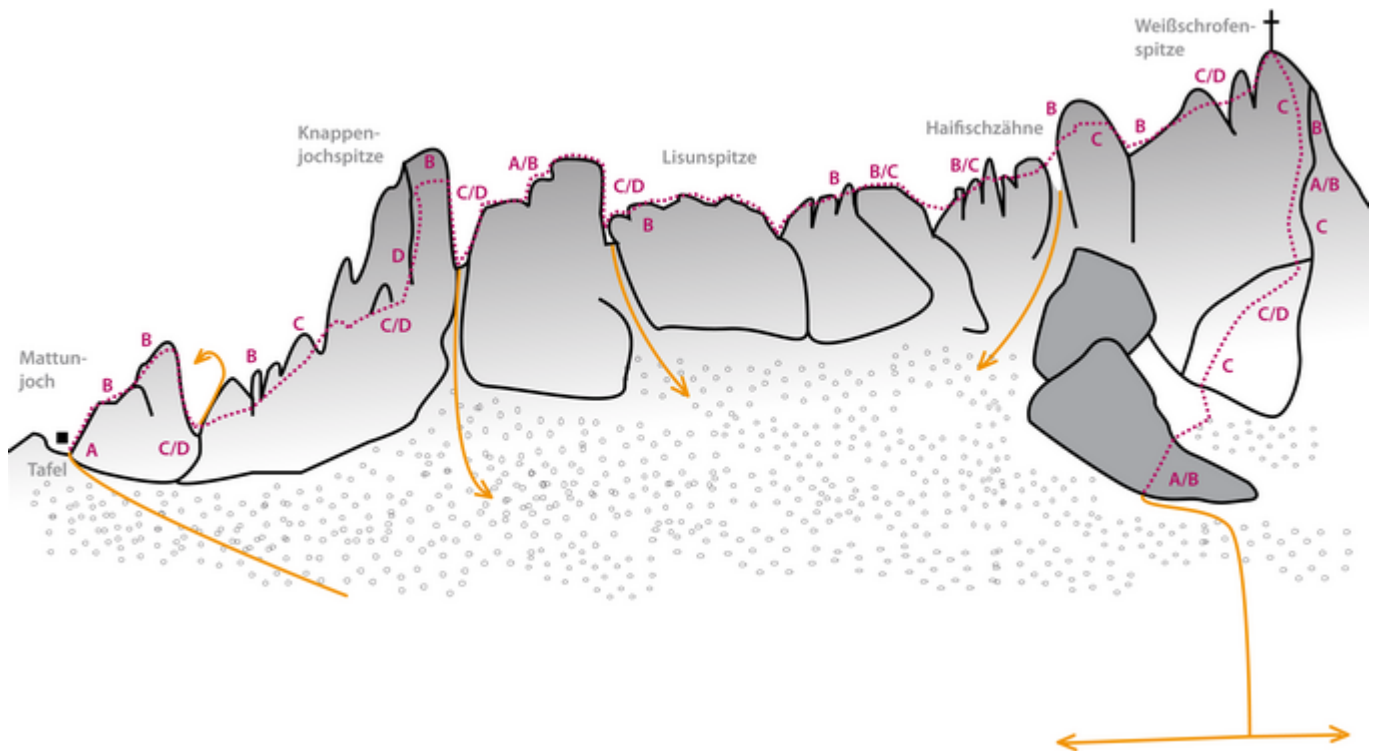

ST. ANTON AM ARLBERG ARLBERGER KLETTERSTEIG

APPROACH

30 min.

DESCENT

1

Climbers Paradise Tirol

Climbing and boulder in Tirol online - 15 tourist regions and more than 1.000 climbing possibilities on Climber's Paradise Tirol. All topos in print quality, including detailed information about grades, access and safety.