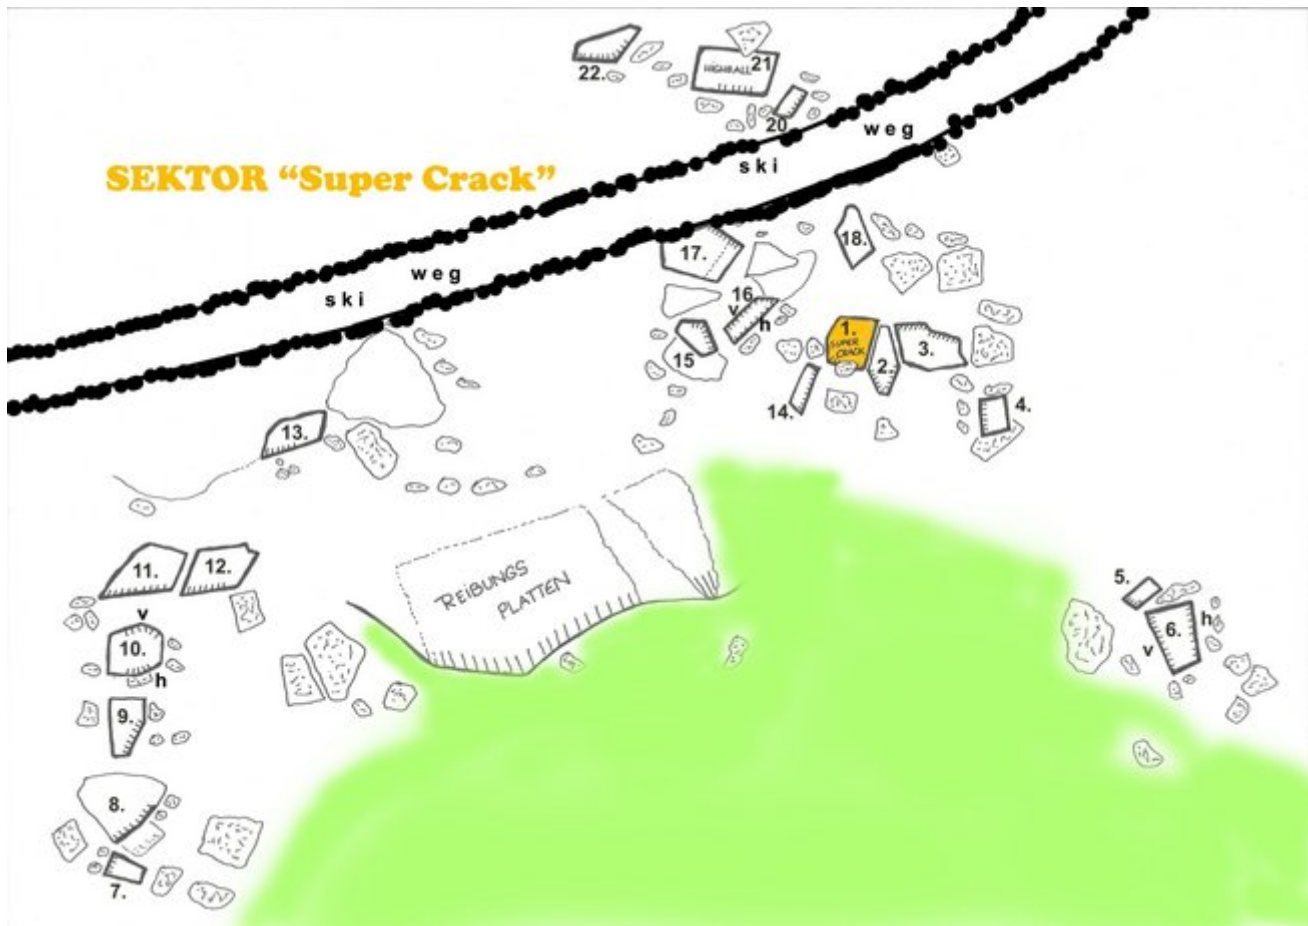

PAZNAUN - ISCHGL - SILVAPARK GALTÜR SEKTOR SUPER CRACK

APPROACH

Ascent with the chairlift "Birkhahnbahn" (free of charge for Silvretta Card owners), then a short walk on foot.

Alternatively ascent with the car to the parking spot at the Ballunspitzbahn (limited parking, fee-based)

Nr.	Name	Grad	Länge
1a	Shanghai Syndrom	7a	
1b	Super Crack	6b+	
1c	Sunrise	8a	
2a	Platte	5a	
2b	Striptease	7b	
4	La Rampa	4a	
4a	Cross Over	7b	

4b	Blues	6b
5	Italian Summer	6a
6a	Indian Summer	6a+
6b	Austrian Summer	6b+
6c	One Summer	6a
6d	Summa	4c
6e	Wini Two	7b+
6f	Wini Pu	6c
6g	Wini Tatsch	6a+
7	Sprengkopf	6a
8	Projekt	
9	Poserblock	6a
10a	Sweet Dream	6c
10b	Traumschiff	6b
10c	Bittersweet	6c
11a	Gecko	
11b	Spiderman	7c
12a	Niemandsland	7b
12b	Go West	7b
13	Projekt	
14	Apothekerin	4c
15a	Henkel Tango	4a
15b	Moped Flo	6a
15c	Havana Joe	5a
16a	Rinderwahn	5a
16b	Murmelfieba	5a
16c	Schweinegrippe	5a
16d	Lollita	6a
16e	Tatzlwurm	7a
16f	Schusswurm	7a
16g	Trabekuh	6a+
17a	Udo auf der Wildschwein Jagd	7a
18a	Trouble	6c
19a	Aufi	4c
19b	Vegiboulder	7a
19c	Lügen Baron	7a

20a	Dragon Heart	6a
20b	Galactica	7c
21	Double Trouble	7b
22a	Red Rock	6b
22b	Creme Brulee	7b+

Climbers Paradise Tirol

Climbing and boulder in Tirol online - 15 tourist regions and more than 1.000 climbing possibilities on Climber's Paradise Tirol. All topos in print quality, including detailed information about grades, access and safety.