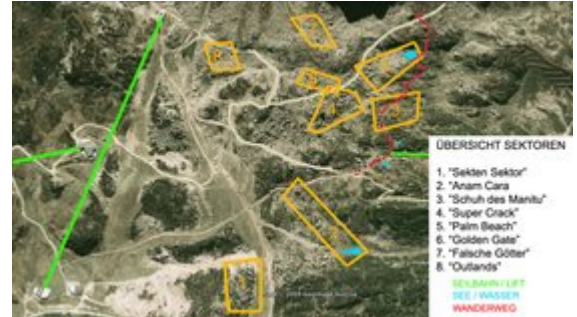

PAZNAUN - ISCHGL - SILVAPARK GALTÜR SEKTOR SUPER CRACK

APPROACH

Ascent with the chairlift "Birkhahnbahn" (free of charge for Silvretta Card owners), then a short walk on foot.

Alternatively ascent with the car to the parking spot at the Ballunspitzbahn (limited parking, fee-based)

Nr.	Name	Grad	Länge
1a	Shanghai Syndrom	7a	
1b	Super Crack	6b+	
1c	Sunrise	8a	
2a	Platte	5a	
2b	Striptease	7b	
4	La Rampa	4a	
4a	Cross Over	7b	

4b	Blues	6b
5	Italian Summer	6a
6a	Indian Summer	6a+
6b	Austrian Summer	6b+
6c	One Summer	6a
6d	Summa	4c
6e	Wini Two	7b+
6f	Wini Pu	6c
6g	Wini Tatsch	6a+
7	Sprengkopf	6a
8	Projekt	
9	Poserblock	6a
10a	Sweet Dream	6c
10b	Traumschiff	6b
10c	Bittersweet	6c
11a	Gecko	
11b	Spiderman	7c
12a	Niemandsland	7b
12b	Go West	7b
13	Projekt	
14	Apothekerin	4c
15a	Henkel Tango	4a
15b	Moped Flo	6a
15c	Havana Joe	5a
16a	Rinderwahn	5a
16b	Murmelfieba	5a
16c	Schweinegrippe	5a
16d	Lollita	6a
16e	Tatzlwurm	7a
16f	Schusswurm	7a
16g	Trabekuh	6a+
17a	Udo auf der Wildschwein Jagd	7a
18a	Trouble	6c
19a	Aufi	4c
19b	Vegiboulder	7a
19c	Lügen Baron	7a

20a	Dragon Heart	6a
20b	Galactica	7c
21	Double Trouble	7b
22a	Red Rock	6b
22b	Creme Brulee	7b+

Climbers Paradise Tirol

Climbing and boulder in Tirol online - 15 tourist regions and more than 1.000 climbing possibilities on Climber's Paradise Tirol. All topos in print quality, including detailed information about grades, access and safety.