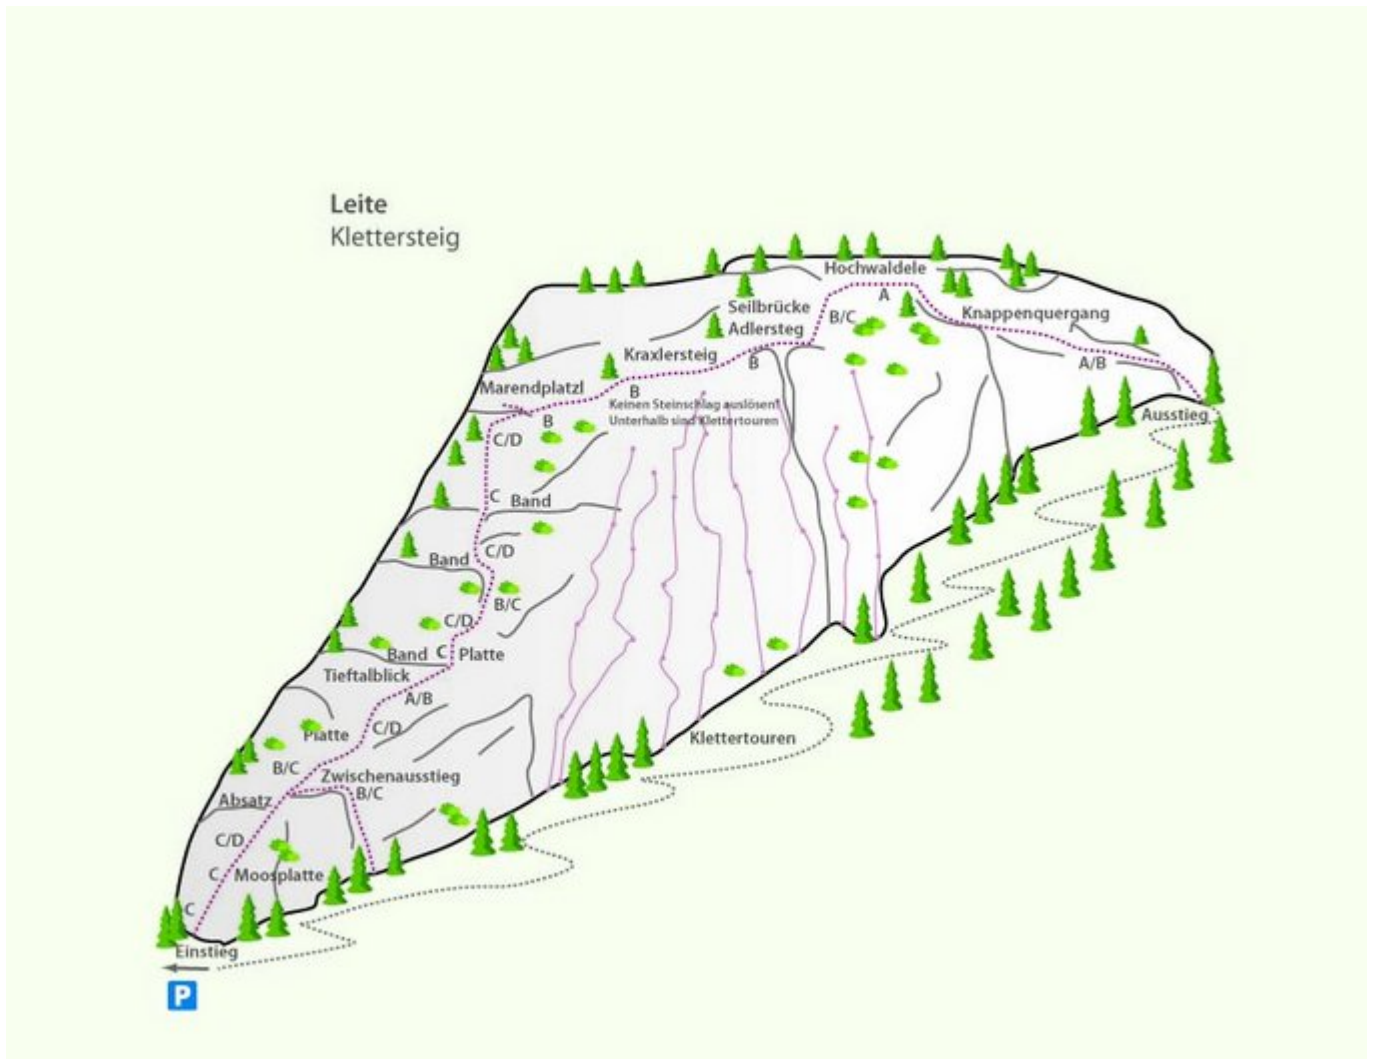

REGION IMST LEITE VIA FERRATA/ NASSEREITH

APPROACH

15

DESCENT

Über die angelegten Pfade und Steige.

DESCENT TIME

30 min

Climbers Paradise Tirol

Climbing and boulder in Tirol online - 14 tourist regions and more than 1.000 climbing possibilities on Climber's Paradise Tirol. All topos in print quality, including detailed information about grades, access and safety.