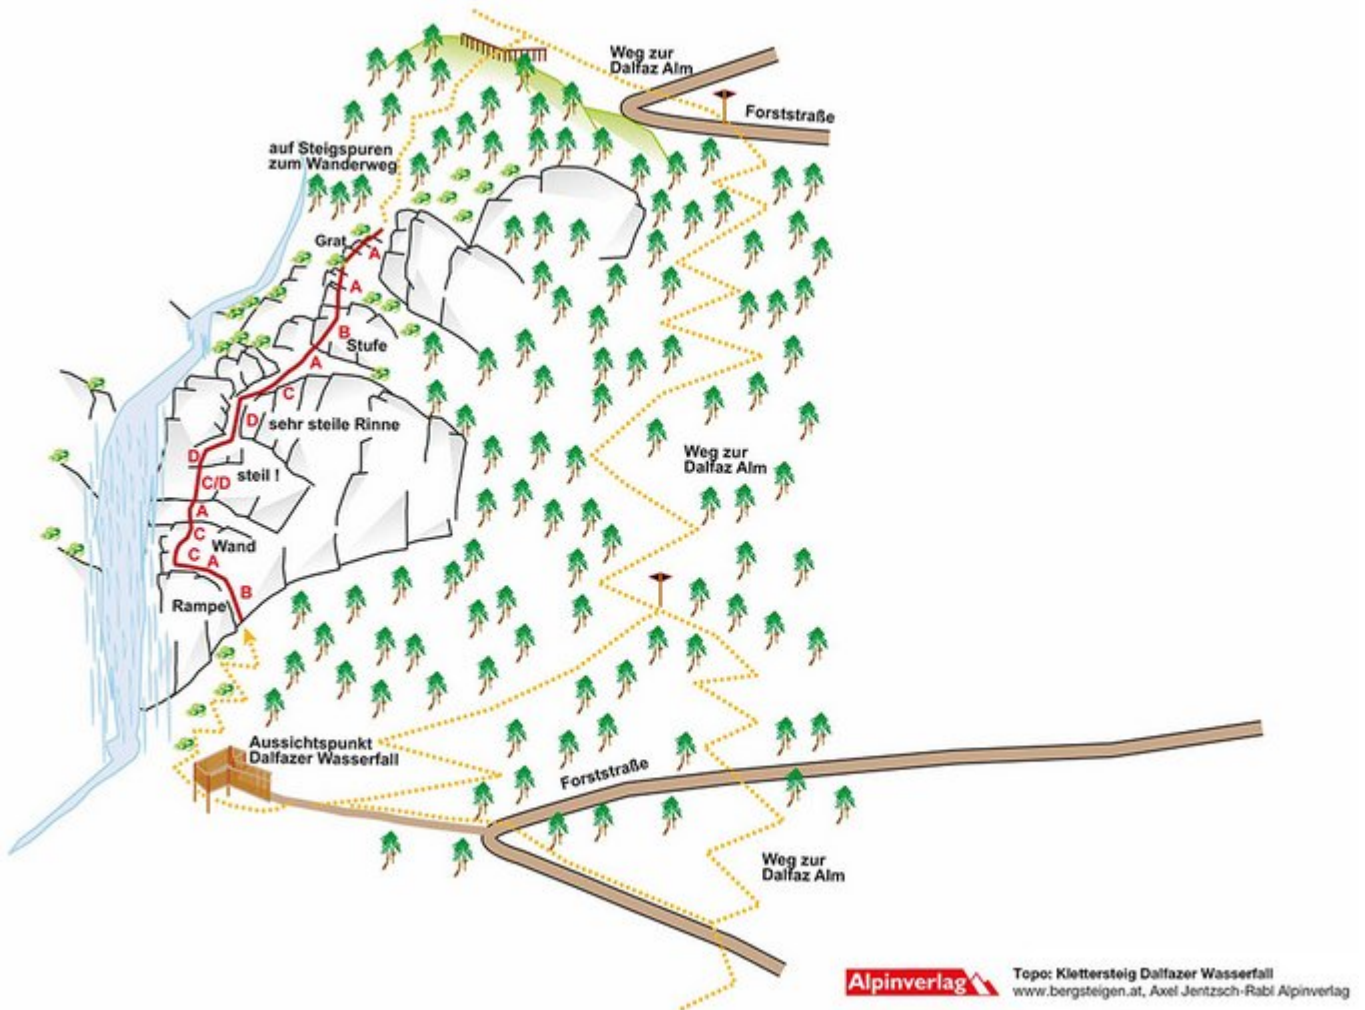

# ACHENSEE DALFAZER WASSERFALL

## APPROACH

30 min.

## DESCENT TIME

1 h

Climbers Paradise Tirol

Climbing and boulder in Tirol online - 15 tourist regions and more than 1.000 climbing possibilities on Climber's Paradise Tirol. All topos in print quality, including detailed information about grades, access and safety.