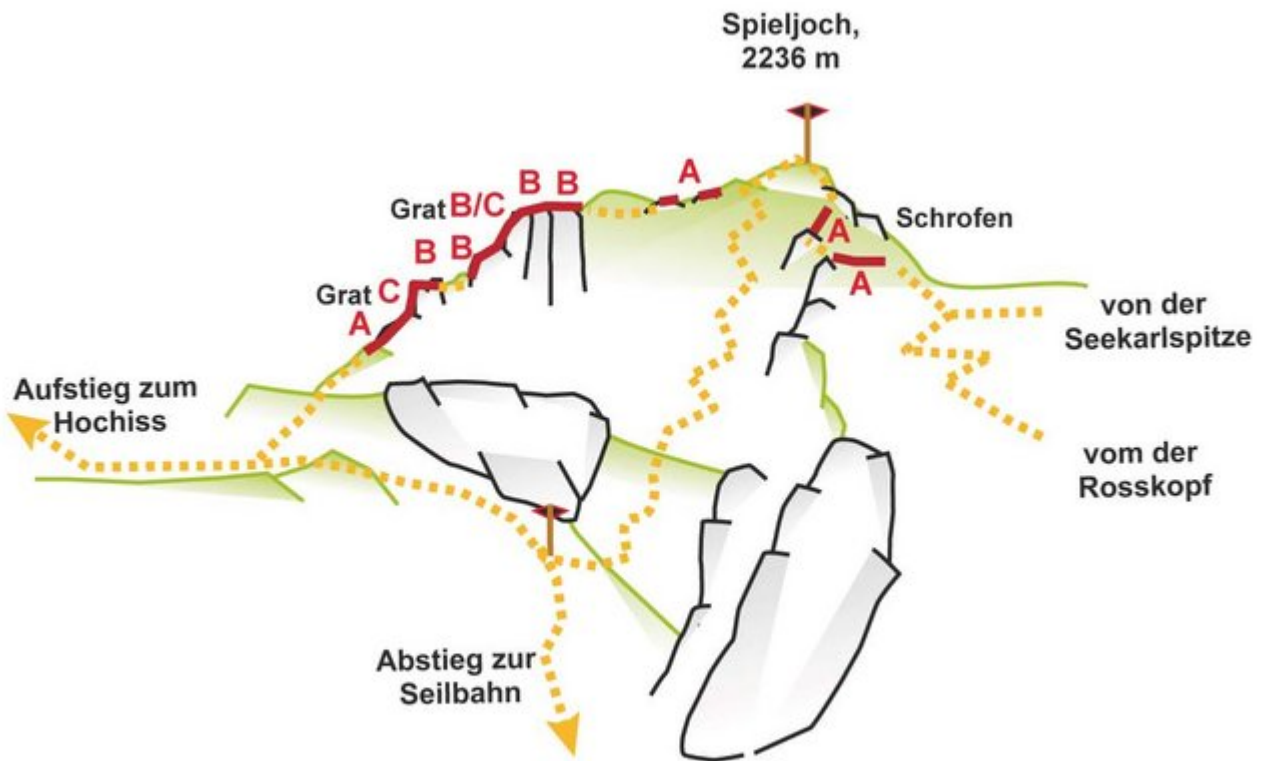

# ACHENSEE 5-GIPFEL KST - SPIELJOCH

Alpinverlag Topo: Achensee 5-Gipfel-Klettersteig  
www.bergsteigen.at, Axel Jentsch-Rabl Alpinverlag

## APPROACH

1,5 Std. ab Bergstation Rofanseilbahn

## DESCENT TIME

1 h

Climbers Paradise Tirol

Climbing and boulder in Tirol online - 15 tourist regions and more than 1.000 climbing possibilities on Climber's Paradise Tirol. All topos in print quality, including detailed information about grades, access and safety.