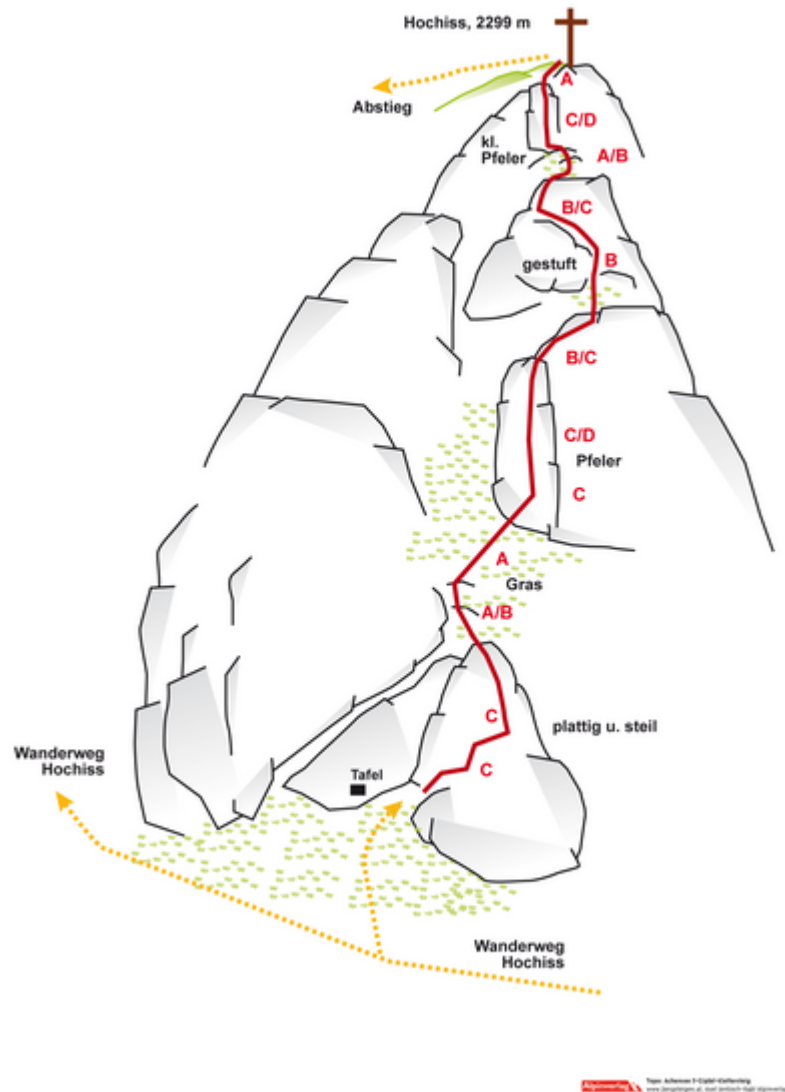

# ACHENSEE 5-GIPFEL-KST - HOCHISS

## APPROACH

1,5 Std. ab Bergstation Rofanseilbahn

Climbers Paradise Tirol

Climbing and boulder in Tirol online - 15 tourist regions and more than 1.000 climbing possibilities on Climber's Paradise Tirol. All topos in print quality, including detailed information about grades, access and safety.