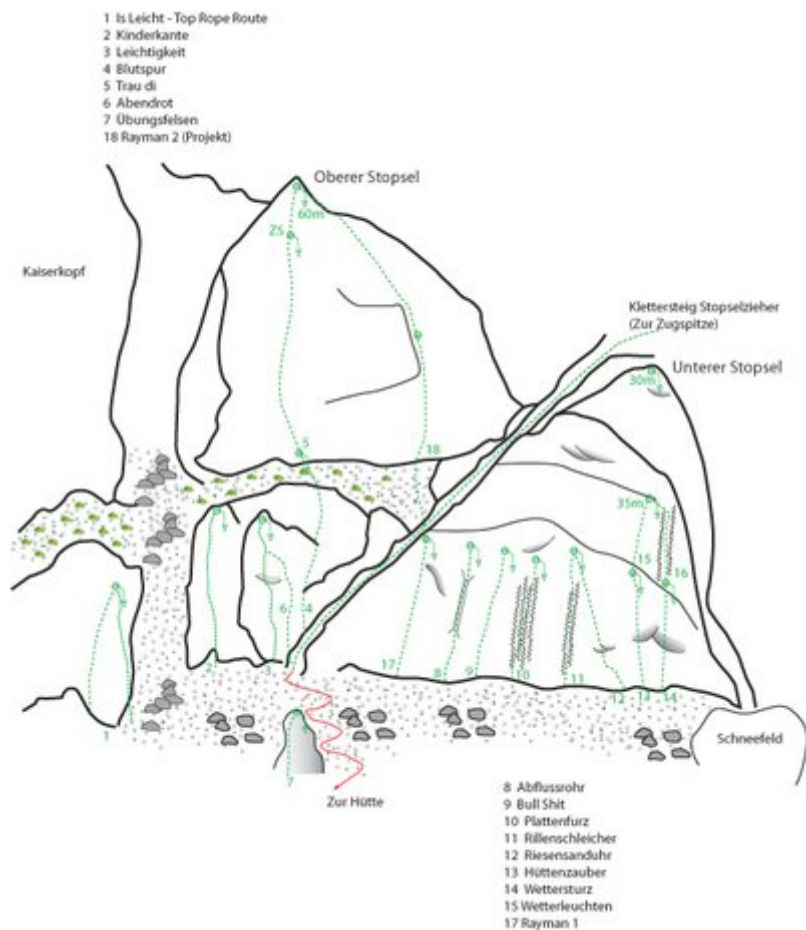

## TIROLER ZUGSPITZ ARENA - WR. NEUSTÄDTER HÜTTE SEKTOR UNTERER STOPSEL

### APPROACH

60 Minuten

Nr.	Name	Grad	Länge
8	Abflussrohr	6c+	27.0 m
9	Bull Shit	6a	27.0 m
10	Plattenfuz	6b	27.0 m
11	Rillenschleicher	5b+	27.0 m
12	Riesensanduhr	4+	27.0 m
13	Hüttenzauber	5a+	25.0 m
14	Wettersturz	5a	25.0 m
15	Wetterleuchten	6a	25.0 m
16	Blinklicht	5b+	25.0 m
17	Rayman 1	4+	30.0 m

## Climbers Paradise Tirol

Climbing and boulder in Tirol online - 15 tourist regions and more than 1.000 climbing possibilites on Climber's Paradise Tirol. All topos in print quality, including detailed information about grades, access and safety.