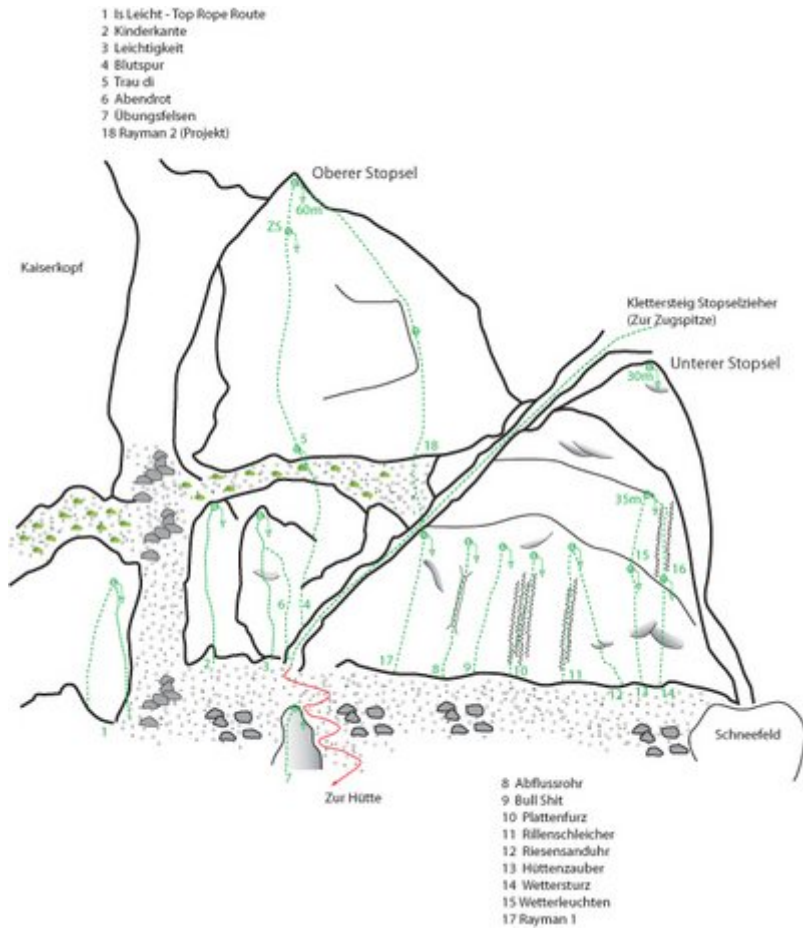

TIROLER ZUGSPITZ ARENA - WR. NEUSTÄDTER HÜTTE SEKTOR OBERER STOPSEL

APPROACH

60 Minuten

Nr.	Name	Grad	Länge
1	Is leicht	3	25.0 m
2	Kinderkante	3	25.0 m
3	Leichtigkeit	5a	25.0 m
4	Blutspur	5a	30.0 m
5	Trau di	5b+	60.0 m
6	Abendrot	5b+	25.0 m
7	Übungsfelsen	4	9.0 m
18	Rayman 2		

Climbers Paradise Tirol

Climbing and boulder in Tirol online - 15 tourist regions and more than 1.000 climbing possibilites on Climber's Paradise Tirol. All topos in print quality, including detailed information about grades, access and safety.