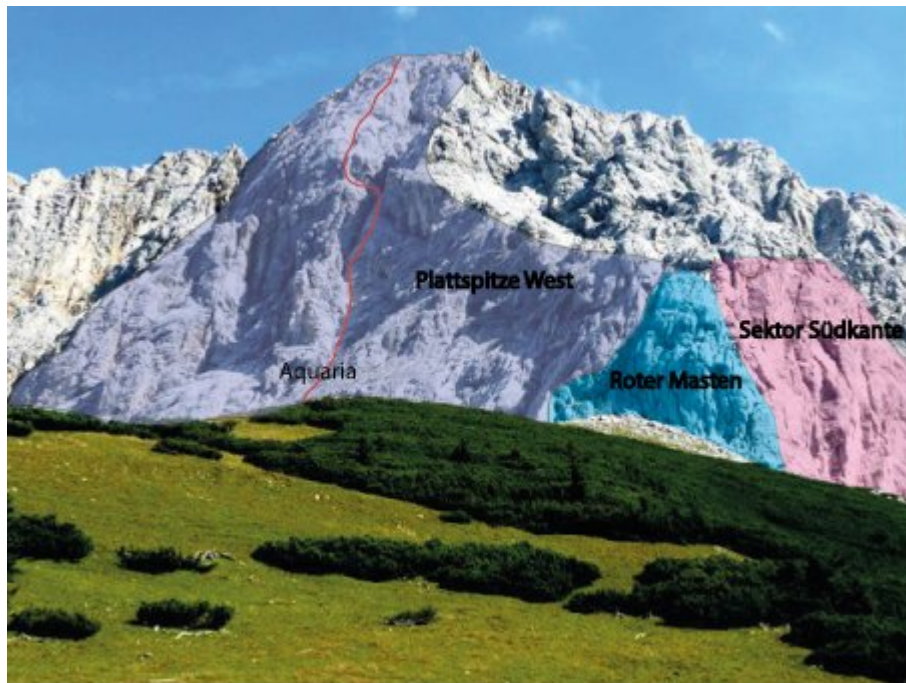

## TIROLER ZUGSPITZ ARENA - PLATTSPITZEN WEST SEKTOR ROTER MASTEN

Nr.	Name	Grad	Länge
1	Sudoku	6a	25.0 m
2	Tutto Trip	5c+	25.0 m
3	Peanuts	6a	20.0 m
4	Bierbauch	5c+	30.0 m

5	Abseits	5b	35.0 m
6	Austria Drei	5c	60.0 m
7	Amdudler	5c+	60.0 m
8	Vertikal	5c	35.0 m
9	Miss Ehrwald	5c+	35.0 m
10	Fatamorgana	6a+	25.0 m
11	Pille Palle	5c	150.0 m
12	Dessert	5c+	60.0 m
13	Rotpunkt	6a+	60.0 m
14	Schifoan	5c	25.0 m
15	Premiere	5c+	60.0 m
16	Kleiner Choleriker	pc	25.0 m
17	Kalymnos	5c	60.0 m

#### Climbers Paradise Tirol

Climbing and boulder in Tirol online - 15 tourist regions and more than 1.000 climbing possibilites on Climber's Paradise Tirol. All topos in print quality, including detailed information about grades, access and safety.