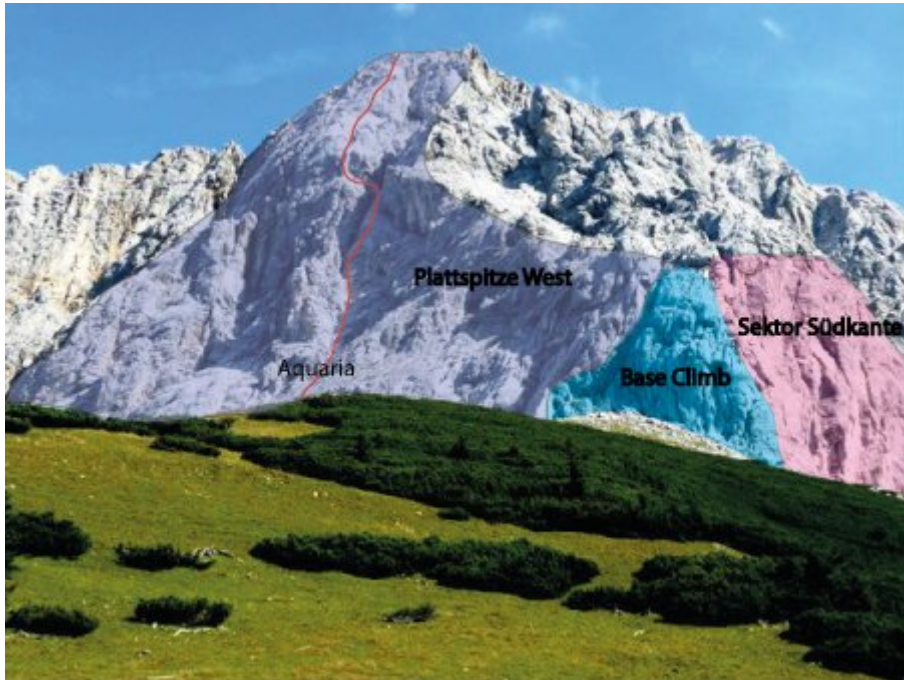

TIROLER ZUGSPITZ ARENA - PLATTSPITZEN SÜD SEKTOR SEKTOR WEST

Nr.	Name	Grad	Länge
	Pille Palle	?	145 m
	Aquaria	7/7+	

Climbers Paradise Tirol

Climbing and boulder in Tirol online - 15 tourist regions and more than 1.000 climbing possibilities on Climber's Paradise Tirol. All topos in print quality, including detailed information about grades, access and safety.