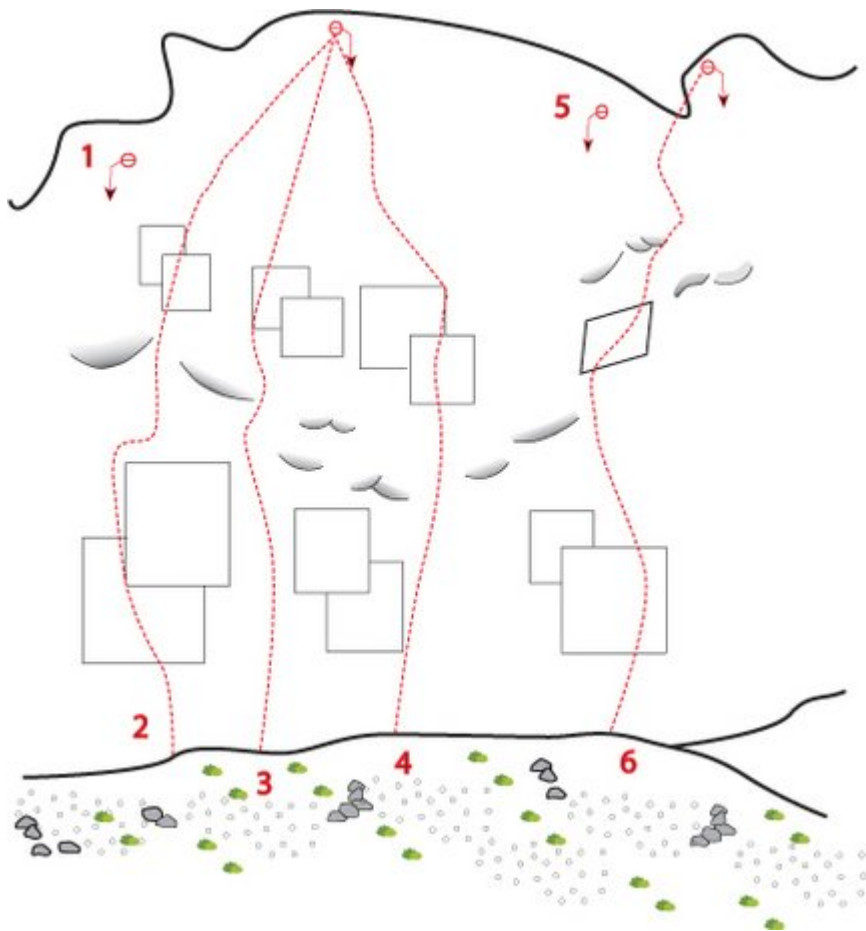

# TIROLER ZUGSPITZ ARENA - ALTE 4ER STÜTZE SEKTOR HÜTTE BERGRETTUNG

Nr.

Name

Grad

Länge

1	Top Rope	5a	25.0 m
2	Hüttenhocker	6b	25.0 m
3	Projekt		
4	Dosenbier	6b	25.0 m
5	Top Rope	5a	25.0 m
6	Schnapsfläscha	6a	25.0 m

#### Climbers Paradise Tirol

Climbing and boulder in Tirol online - 15 tourist regions and more than 1.000 climbing possibilites on Climber's Paradise Tirol. All topos in print quality, including detailed information about grades, access and safety.