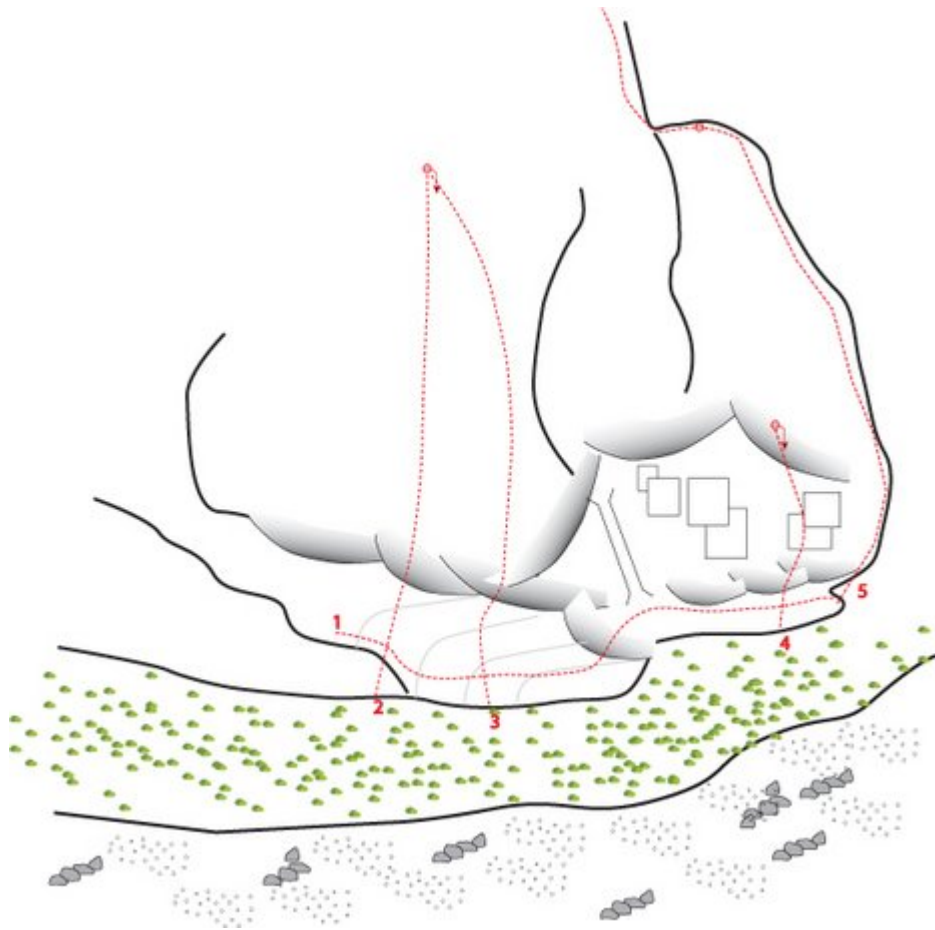

TIROLER ZUGSPITZ ARENA - ALTE 4ER STÜTZE
SEKTOR GEORG JÄGER

Nr.

Name

Grad

Länge

7	4er Kante	4	100.0 m
8	Panta Rhei	7c	100.0 m
9	Tintifax	6b	25.0 m
10	Pezibär	6c+	25.0 m
11	Krokodaxl	6c+	15.0 m

Climbers Paradise Tirol

Climbing and boulder in Tirol online - 15 tourist regions and more than 1.000 climbing possibilites on Climber's Paradise Tirol. All topos in print quality, including detailed information about grades, access and safety.