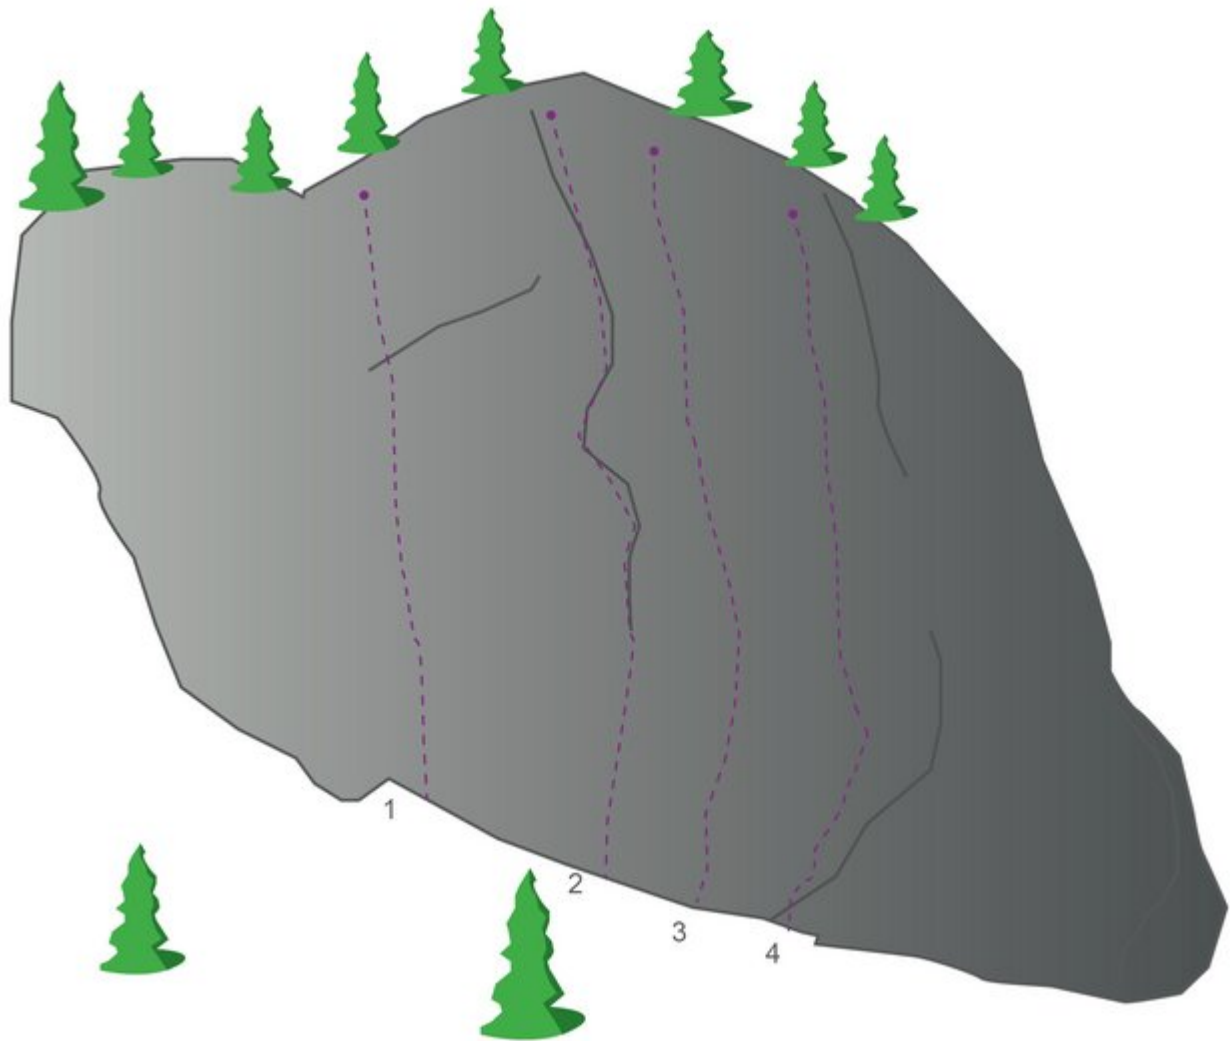

NAUDERS-TIROLER OBERLAND-KAUNERTAL
NAUDERS / KLETTERGARTEN PFLANZGARTEN

APPROACH
1 Stunde

KLETTERGARTEN PFLANZGARTEN

Nr.	Name	Grad	Länge
1	1	5a	10.0 m
2	2	4	15.0 m
3	3	3b	14.0 m
4	4	3	10.0 m

Climbers Paradise Tirol

Climbing and boulder in Tirol online - 15 tourist regions and more than 1.000 climbing possibilities on Climber's Paradise Tirol. All topos in print quality, including detailed information about grades, access and safety.