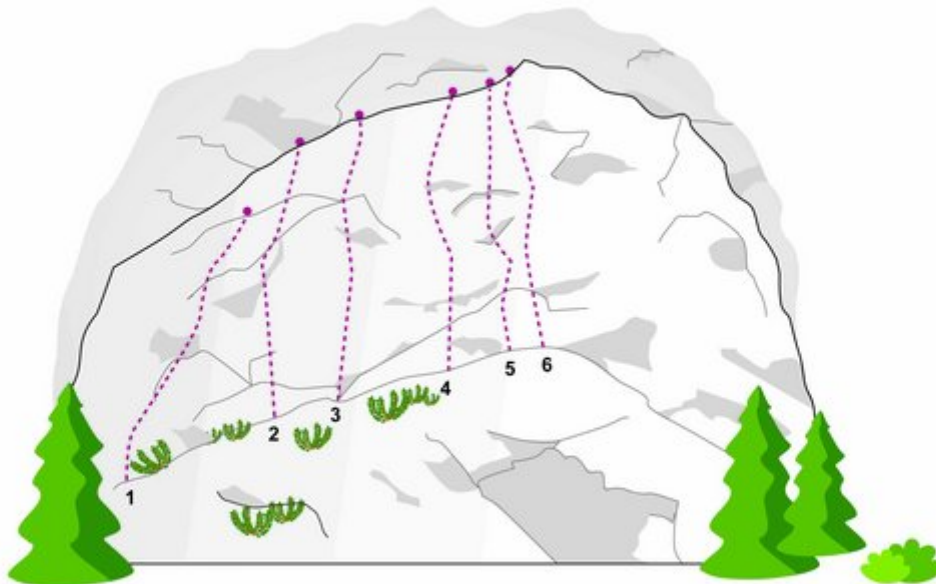

NAUDERS-TIROLER OBERLAND-KAUNERTAL - KAUNERTAL / CLIMBING GARDEN LAIMO
SEKTOR TUNNEL CAVE

APPROACH

20 - 35 minutes

APPROACH TIME

20 min - 25 min

Nr.	Name	Grad	Länge
1	Stuabeiser	6b+	15.0 m
2	Bad Religion	7b+	25.0 m
3	Bremsspur	7b+	25.0 m
4	Hitchcock's Vögel	7c	25.0 m
5	Chica gri gri	8a	25.0 m
6	Spring'n spinn	7b	25.0 m

Climbers Paradise Tirol

Climbing and boulder in Tirol online - 15 tourist regions and more than 1.000 climbing possibilites on Climber's Paradise Tirol. All topos in print quality, including detailed information about grades, access and safety.