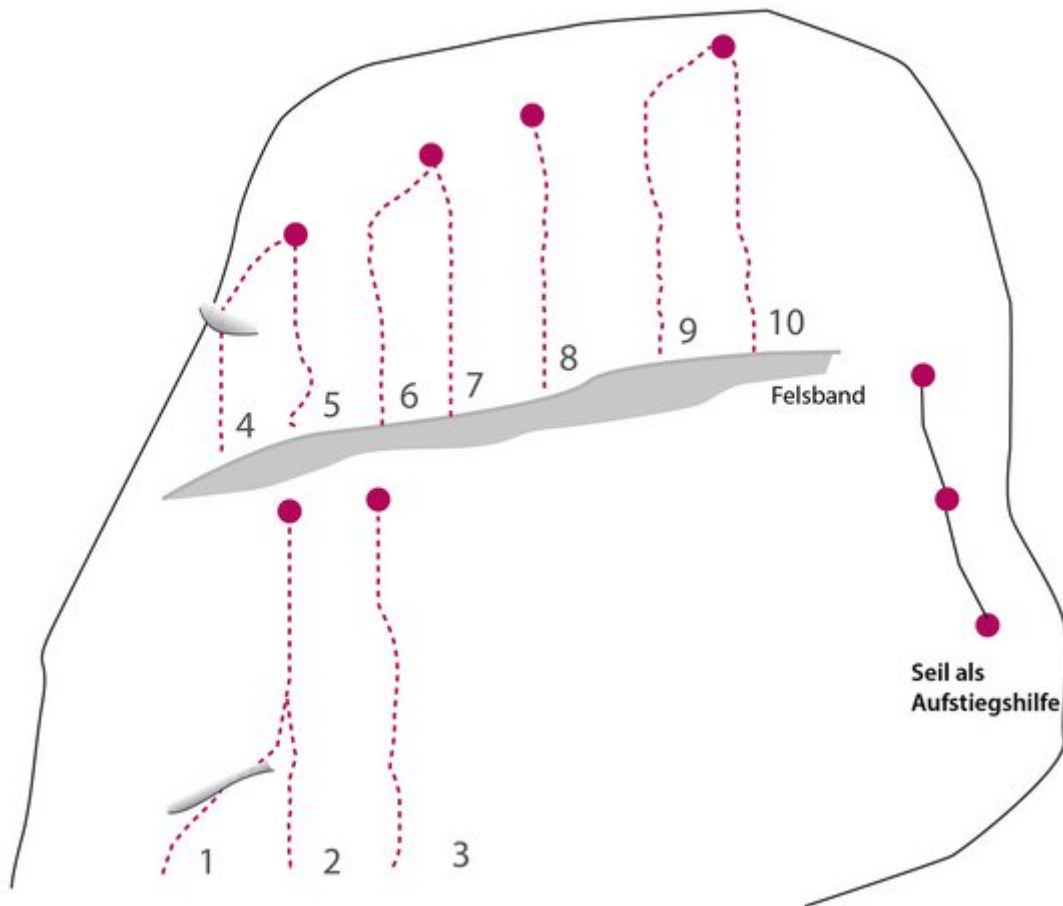

NAUDERS-TIROLER OBERLAND-KAUNERTAL - KAUNERTAL / CLIMBING GARDEN
KEILSCHROFEN
SEKTOR KEILSCHROFEN

APPROACH

25 minutes

APPROACH TIME

20 min - 25 min

Nr.	Name	Grad	Länge
1	S´Dachl	6a+	
2	Wiesen Pech	4c	
3	Wiesen Glück	4c	
4	Rübennase (Toprope)	5a	10.0 m
5	Affenarsch	5c	12.0 m
6	Hit me...	5c	12.0 m
7	Hitatippi	5c	12.0 m
8	Blinde	5b	12.0 m
9	Wicki	5a	12.0 m

Climbers Paradise Tirol

Climbing and boulder in Tirol online - 15 tourist regions and more than 1.000 climbing possibilites on Climber's Paradise Tirol. All topos in print quality, including detailed information about grades, access and safety.