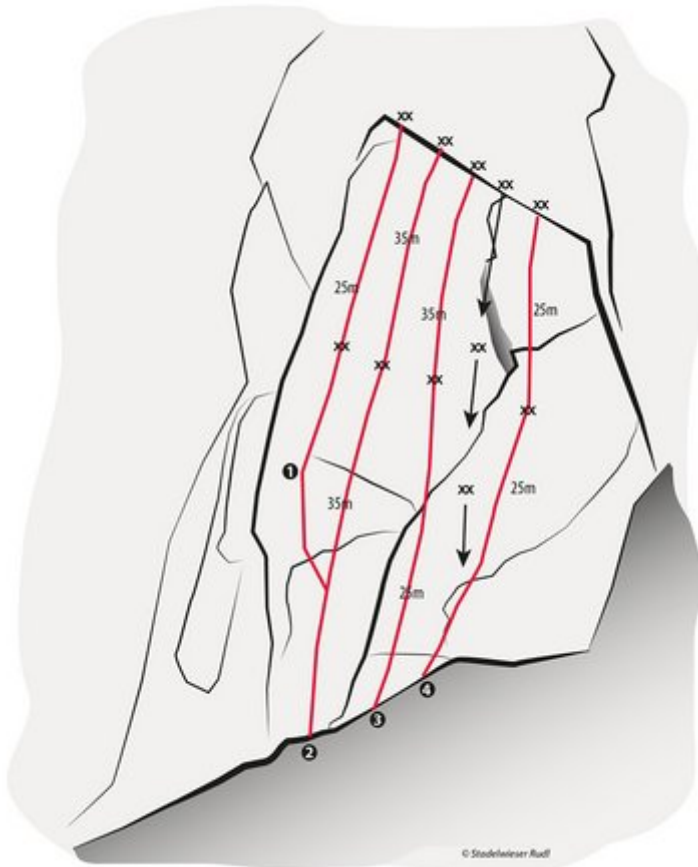

REGION TIROL WEST - STEINSEEHÜTTE / KLETTERGARTEN STEINKARPFEILER SEKTOR KLETTERGARTEN STEINKARPFEILER

APPROACH

45 Minuten

APPROACH TIME

45 min - 1 h

Climbers Paradise Tirol

Climbing and boulder in Tirol online - 15 tourist regions and more than 1.000 climbing possibilities on Climber's Paradise Tirol. All topos in print quality, including detailed information about grades, access and safety.