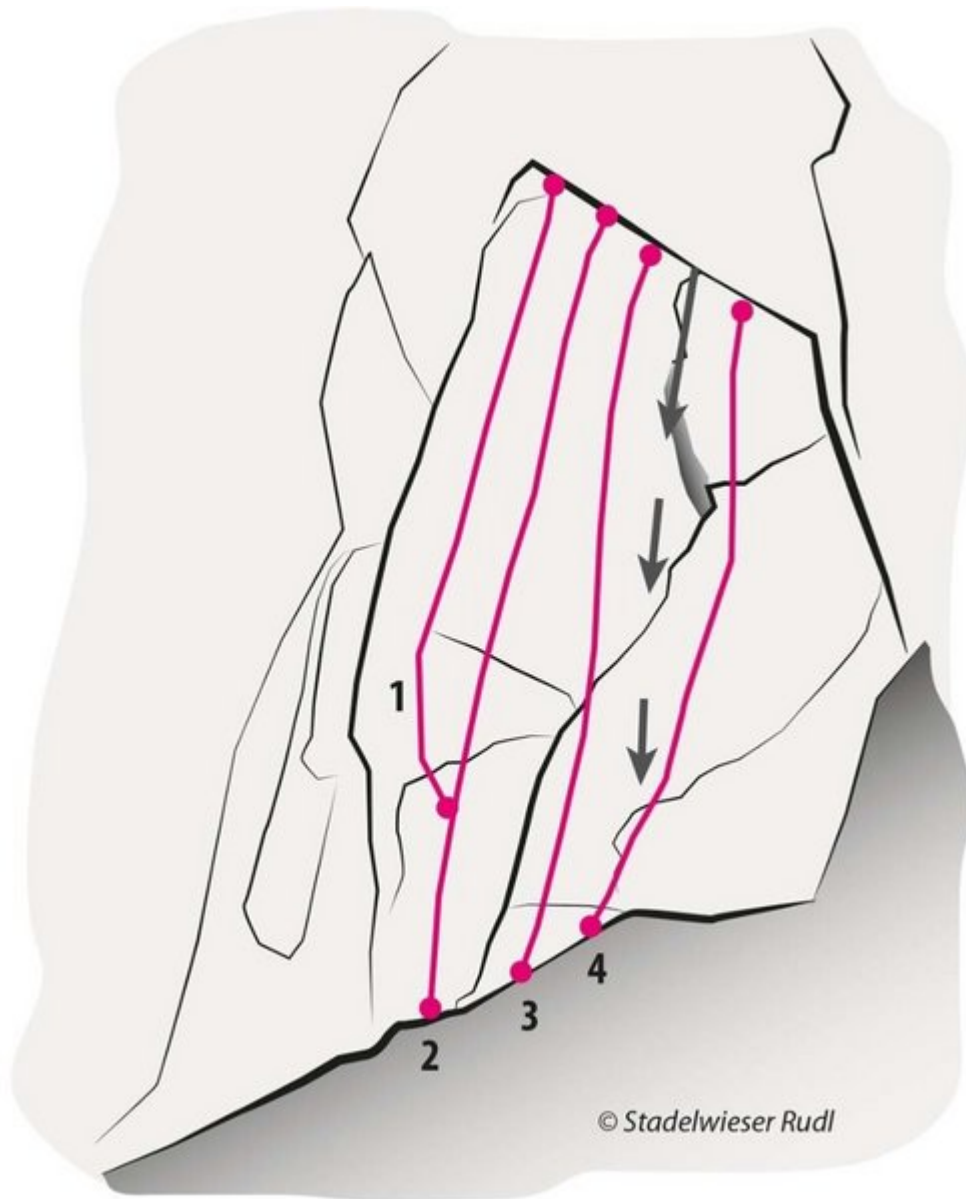

REGION TIROL WEST STEINSEEHÜTTE / KLETTERGARTEN STEINKARPFEILER

APPROACH
45 Minuten

APPROACH TIME
45 min - 1 h

KLETTERGARTEN STEINKARPFEILER

Climbers Paradise Tirol

Climbing and boulder in Tirol online - 15 tourist regions and more than 1.000 climbing possibilities on Climber's Paradise Tirol. All topos in print quality, including detailed information about grades, access and safety.