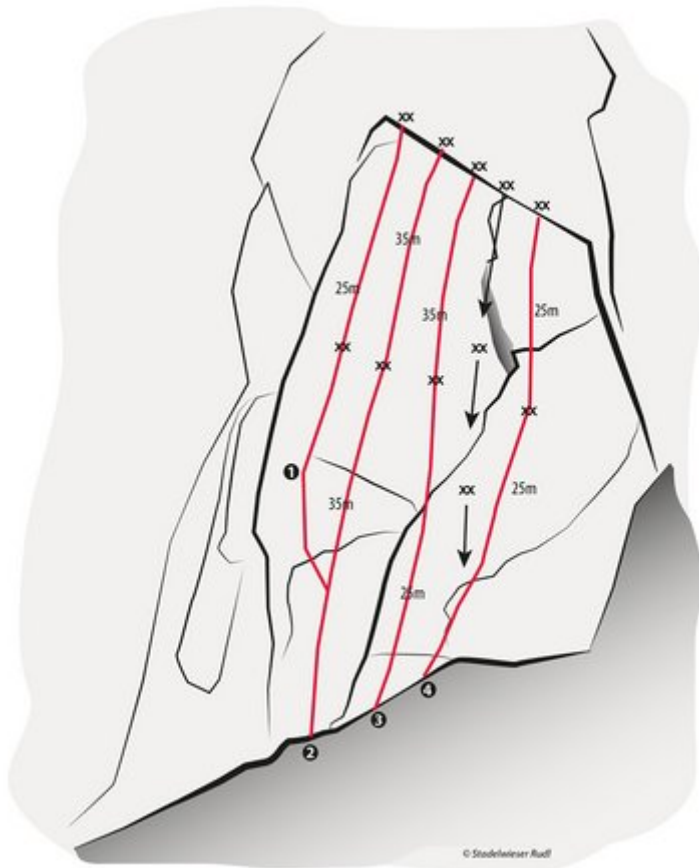

REGION TIROL WEST STEINSEEHÜTTE / KLETTERGARTEN STEINKARPFEILER

APPROACH
45 Minuten

APPROACH TIME
45 min - 1 h

KLETTERGARTEN STEINKARPFEILER

Climbers Paradise Tirol

Climbing and boulder in Tirol online - 15 tourist regions and more than 1.000 climbing possibilities on Climber's Paradise Tirol. All topos in print quality, including detailed information about grades, access and safety.