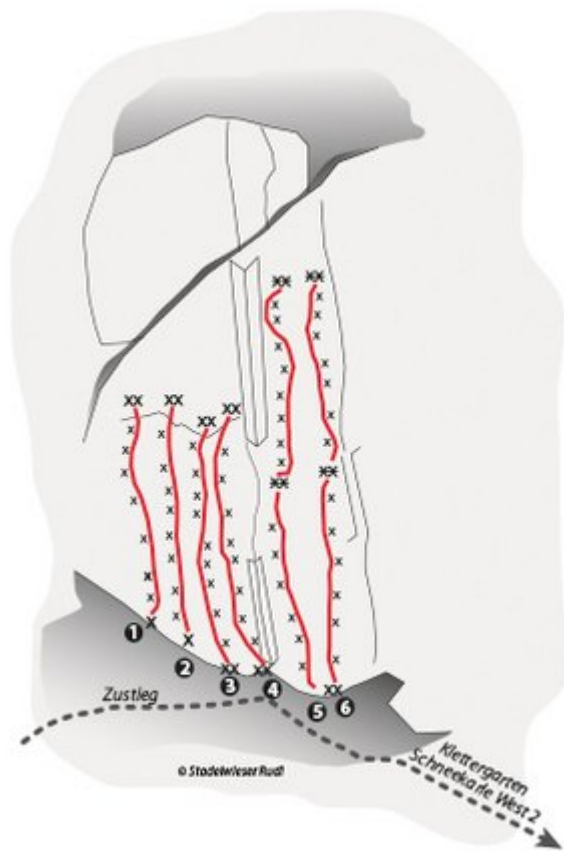

# REGION TIROL WEST - STEINSEEHÜTTE / KLETTERGARTEN SCHNEEKARLESSPITZE WEST SEKTOR KLETTERGARTEN SCHNEEKARLESSPITZE WEST 1

**APPROACH**  
35 Minuten

Nr.	Name	Grad	Länge
1	Ueki	2a	
2	Flo	2b	
3	Sophi	2b	
4	Jo-Jo	3b	
5	thank you	3b	

### Climbers Paradise Tirol

Climbing and boulder in Tirol online - 15 tourist regions and more than 1.000 climbing possibilites on Climber's Paradise Tirol. All topos in print quality, including detailed information about grades, access and safety.