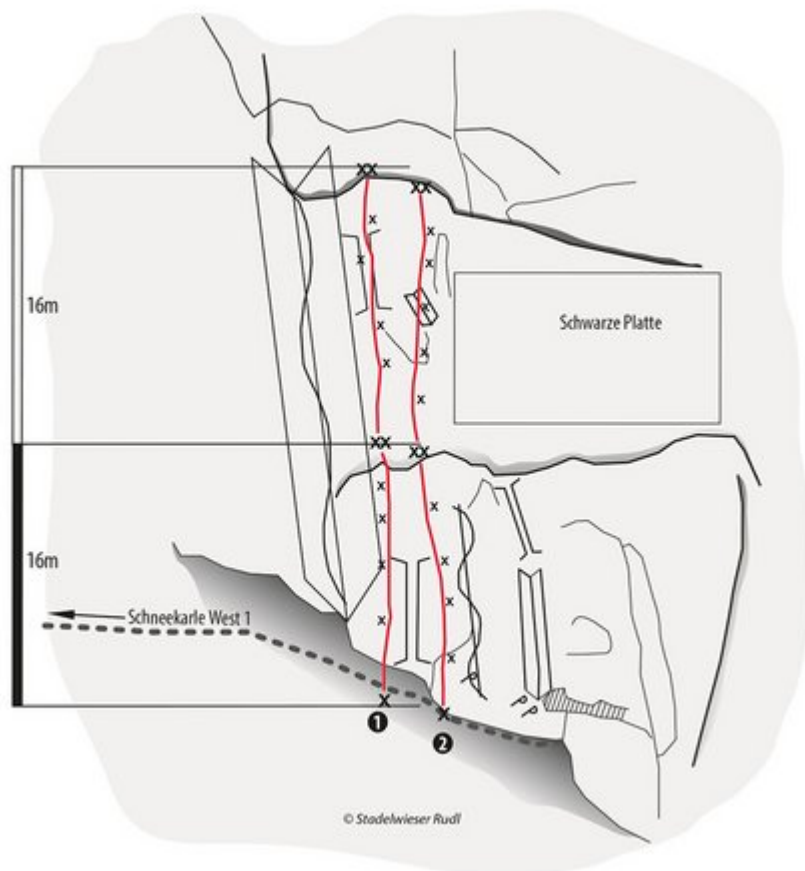

REGION TIROL WEST

STEINSEEHÜTTE / KLETTERGARTEN SCHNEEKARLESSPITZE WEST

KLETTERGARTEN SCHNEEKARLESSPITZE WEST 1

| Nr. | Name | Grad | Länge |
|-----|------|------|-------|
| 1 | Ueki | 2a | |
| 2 | Flo | 2b | |

| | | |
|---|---------------|----|
| 3 | Sophi | 2b |
| 4 | Jo-Jo | 3b |
| 5 | thank you | 3b |
| 6 | for the music | 2b |

KLETTERGARTEN SCHNEEKARLESSPITZE WEST 2

| Nr. | Name | Grad | Länge |
|-----|----------|------|--------|
| 1 | Schwarze | 2b | 32.0 m |
| 2 | Platte | 2c | 32.0 m |

Climbers Paradise Tirol

Climbing and boulder in Tirol online - 15 tourist regions and more than 1.000 climbing possibilites on Climber's Paradise Tirol. All topos in print quality, including detailed information about grades, access and safety.