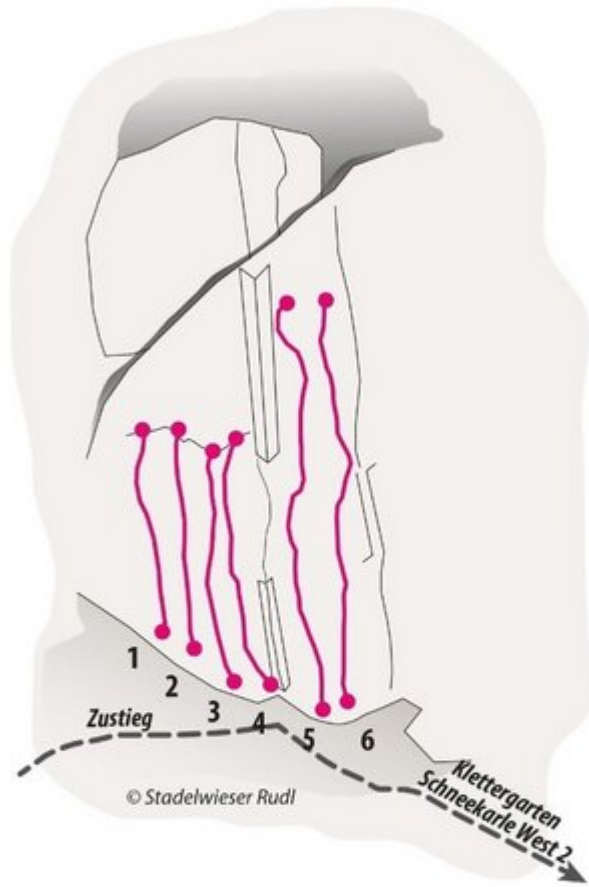

REGION TIROL WEST

STEINSEEHÜTTE / KLETTERGARTEN SCHNEEKARLESSPITZE WEST

KLETTERGARTEN SCHNEEKARLESSPITZE WEST 1

| Nr. | Name | Grad | Länge |
|-----|------|------|-------|
| 1 | Ueki | 2a | |
| 2 | Flo | 2b | |

| | | |
|---|---------------|----|
| 3 | Sophi | 2b |
| 4 | Jo-Jo | 3b |
| 5 | thank you | 3b |
| 6 | for the music | 2b |

KLETTERGARTEN SCHNEEKARLESSPITZE WEST 2

| Nr. | Name | Grad | Länge |
|-----|----------|------|--------|
| 1 | Schwarze | 2b | 32.0 m |
| 2 | Platte | 2c | 32.0 m |

Climbers Paradise Tirol

Climbing and boulder in Tirol online - 15 tourist regions and more than 1.000 climbing possibilites on Climber's Paradise Tirol. All topos in print quality, including detailed information about grades, access and safety.