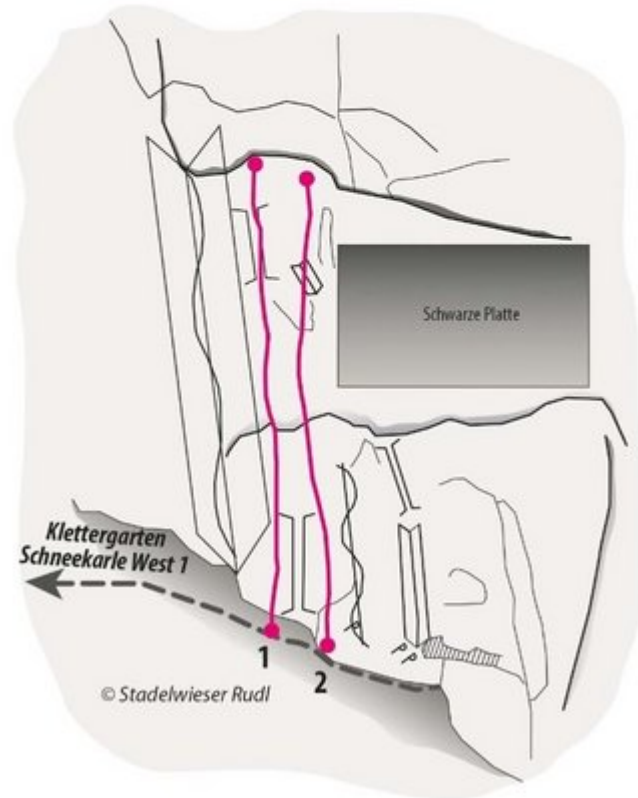

REGION TIROL WEST

STEINSEEHÜTTE / KLETTERGARTEN SCHNEEKARLESSPITZE WEST

KLETTERGARTEN SCHNEEKARLESSPITZE WEST 1

| Nr. | Name | Grad | Länge |
|-----|------|------|-------|
| 1 | Ueki | 2a | |
| 2 | Flo | 2b | |

| | | |
|---|---------------|----|
| 3 | Sophi | 2b |
| 4 | Jo-Jo | 3b |
| 5 | thank you | 3b |
| 6 | for the music | 2b |

KLETTERGARTEN SCHNEEKARLESSPITZE WEST 2

| Nr. | Name | Grad | Länge |
|-----|----------|------|--------|
| 1 | Schwarze | 2b | 32.0 m |
| 2 | Platte | 2c | 32.0 m |

Climbers Paradise Tirol

Climbing and boulder in Tirol online - 15 tourist regions and more than 1.000 climbing possibilites on Climber's Paradise Tirol. All topos in print quality, including detailed information about grades, access and safety.