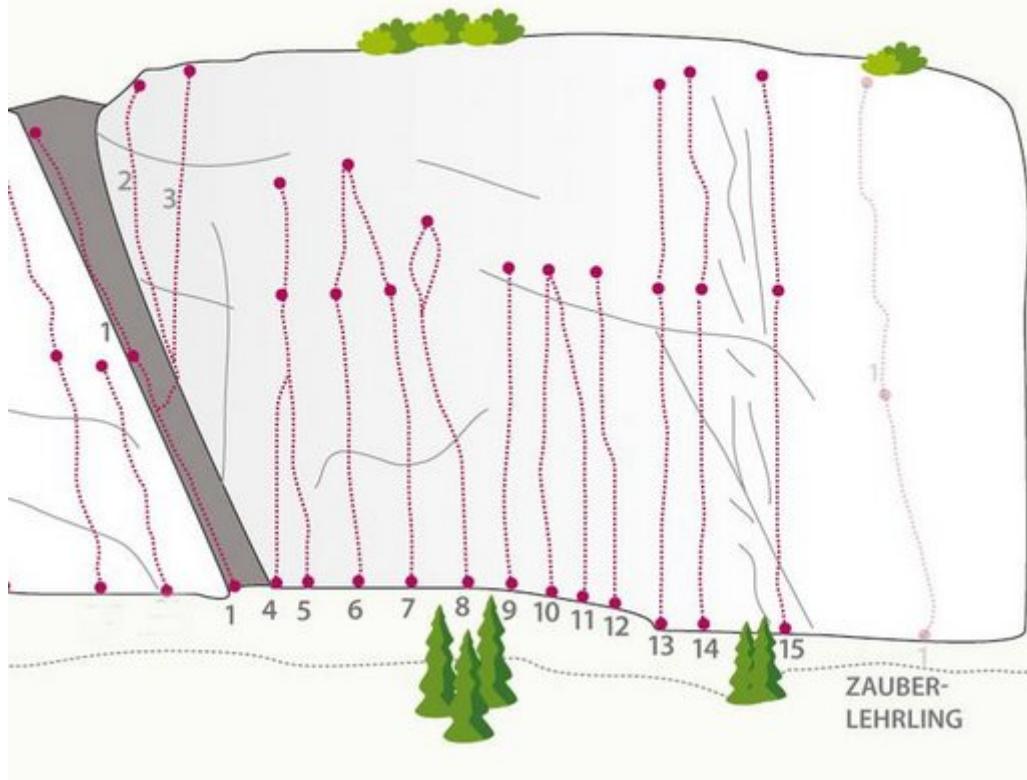

REGION TIROL WEST - STARKENBACH SEKTOR STARKENBACH / VIRGINIA

APPROACH

3-15 Minuten

APPROACH TIME

3 min - 10 min

VIRGINIA

VIRGINIA

Nr.	Name	Grad	Länge
1	Rampe 2 SL.	4b	45.0 m
2	Tequilla sunrise	7b	30.0 m
3	Yellow face	7a	30.0 m
4	Bonjour	6c+	15.0 m
5	Deine	6a+	30.0 m
6	Und	6a+	30.0 m
7	Meine	6b	30.0 m
8	StaVo	?	25.0 m
9	dawei gospodin architek	5b	20 m
10	Bahngasse 6	5b	18.0 m
11	Papa Bee	5c	18 m
12	Virginia	6a	15.0 m
13	Frenchconnection 1	6b	40.0 m
14	Frenchconnection 2	6a+	40.0 m
15	Rasttag	6b	45.0 m

Climbers Paradise Tirol

Climbing and boulder in Tirol online - 15 tourist regions and more than 1.000 climbing possibilites on Climber's Paradise Tirol. All topos in print quality, including detailed information about grades, access and safety.