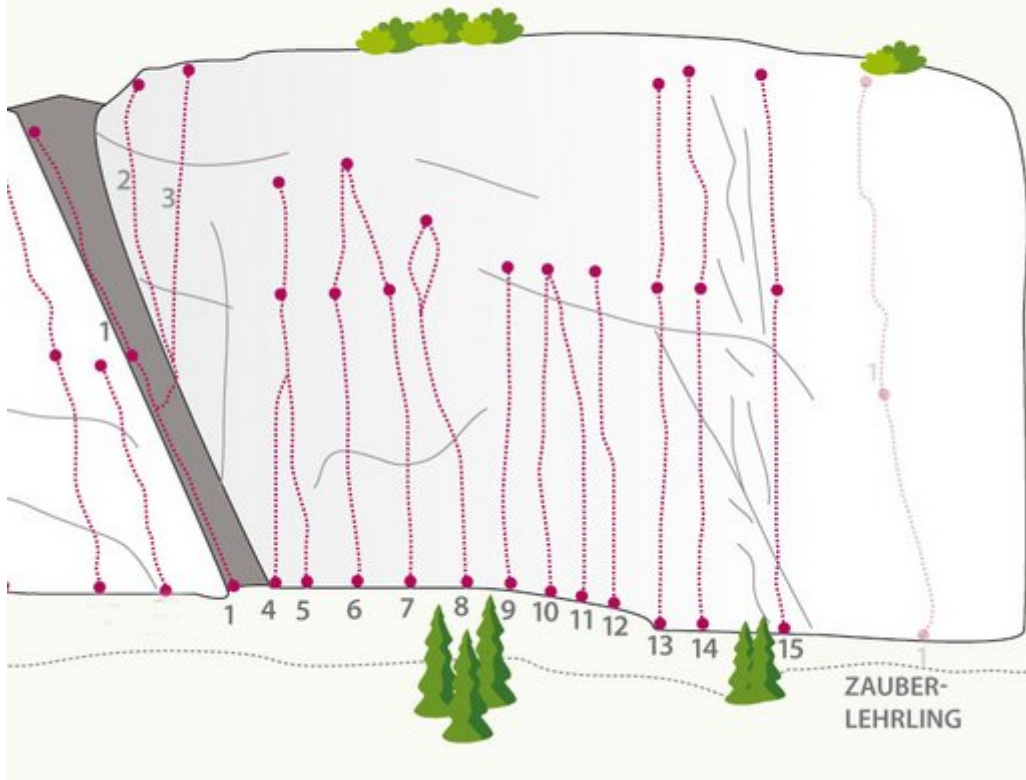

REGION TIROL WEST - STARKENBACH SEKTOR STARKENBACH / VIRGINIA

APPROACH

3-15 Minuten

APPROACH TIME

3 min - 10 min

VIRGINIA

VIRGINIA

Nr.	Name	Grad	Länge
1	Rampe 2 SL.	4b	45.0 m
2	Tequilla sunrise	7b	30.0 m
3	Yellow face	7a	30.0 m
4	Bonjour	6c+	15.0 m
5	Deine	6a+	30.0 m
6	Und	6a+	30.0 m
7	Meine	6b	30.0 m
8	StaVo	?	25.0 m
9	dawei gospodin architek	5b	20 m
10	Bahngasse 6	5b	18.0 m
11	Papa Bee	5c	18 m
12	Virginia	6a	15.0 m
13	Frenchconnection 1	6b	40.0 m
14	Frenchconnection 2	6a+	40.0 m
15	Rasttag	6b	45.0 m

Climbers Paradise Tirol

Climbing and boulder in Tirol online - 15 tourist regions and more than 1.000 climbing possibilites on Climber's Paradise Tirol. All topos in print quality, including detailed information about grades, access and safety.