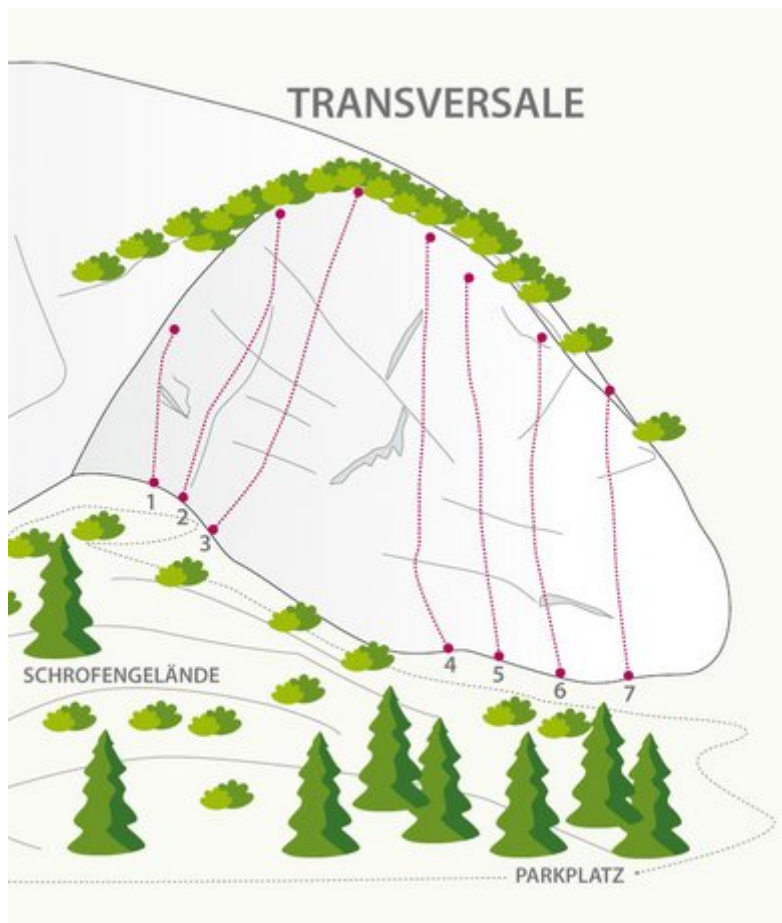

REGION TIROL WEST - STARKENBACH SEKTOR STARKENBACH / TRANSVERSALE

APPROACH

3-15 Minuten

APPROACH TIME

3 min - 10 min

Nr.	Name	Grad	Länge
1	Gecko	5c	40.0 m
2	Transversale	6b+	20.0 m
3	Glasnost	7a+	20.0 m
4	Wespennest	6a	30.0 m
5	Wandläufer	6b	30.0 m
6	Straßensperre	6c+	25.0 m
7	La Rope	5c	18.0 m

Climbers Paradise Tirol

Climbing and boulder in Tirol online - 15 tourist regions and more than 1.000 climbing possibilities on Climber's Paradise Tirol. All topos in print quality, including detailed information about grades, access and safety.