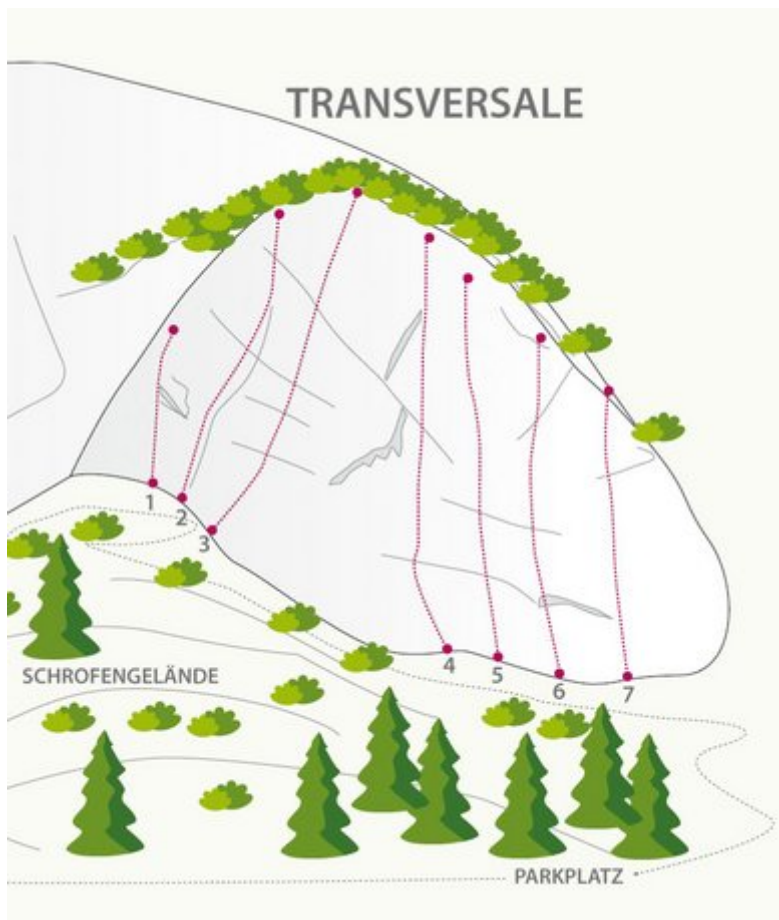

REGION TIROL WEST - STARKENBACH SEKTOR STARKENBACH / TRANSVERSALE

APPROACH

3-15 Minuten

APPROACH TIME

3 min - 10 min

Nr.	Name	Grad	Länge
1	Gecko	5c	40.0 m
2	Transversale	6b+	20.0 m
3	Glasnost	7a+	20.0 m
4	Wespennest	6a	30.0 m
5	Wandläufer	6b	30.0 m
6	Straßensperre	6c+	25.0 m
7	La Rope	5c	18.0 m

Climbers Paradise Tirol

Climbing and boulder in Tirol online - 15 tourist regions and more than 1.000 climbing possibilities on Climber's Paradise Tirol. All topos in print quality, including detailed information about grades, access and safety.