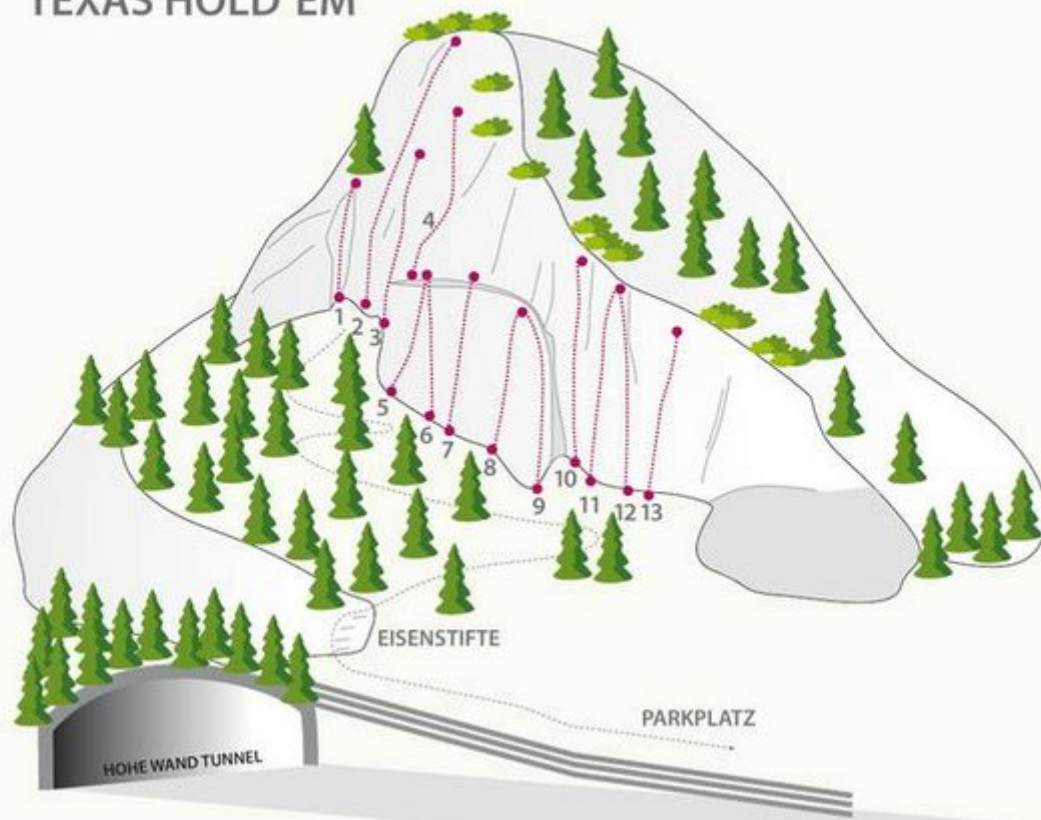

TEXAS HOLD´EM

Nr.	Name	Grad	Länge
1	Small Blind	5c	15.0 m
2	Big Blind	5b	20.0 m
3	Poker smi	5c+	20.0 m
4	Royal Flush	6b+	20.0 m
5	Flush	6a	8.0 m
6	Straight	5c	8.0 m
7	Full House	6a+	8.0 m
8	Poker	6b	8.0 m
9	Call	5a	8.0 m
10	Bluff	5b	12.0 m
11	Check	6a+	12.0 m
12	All In	6c+	12.0 m
13	Raise	6c	10.0 m