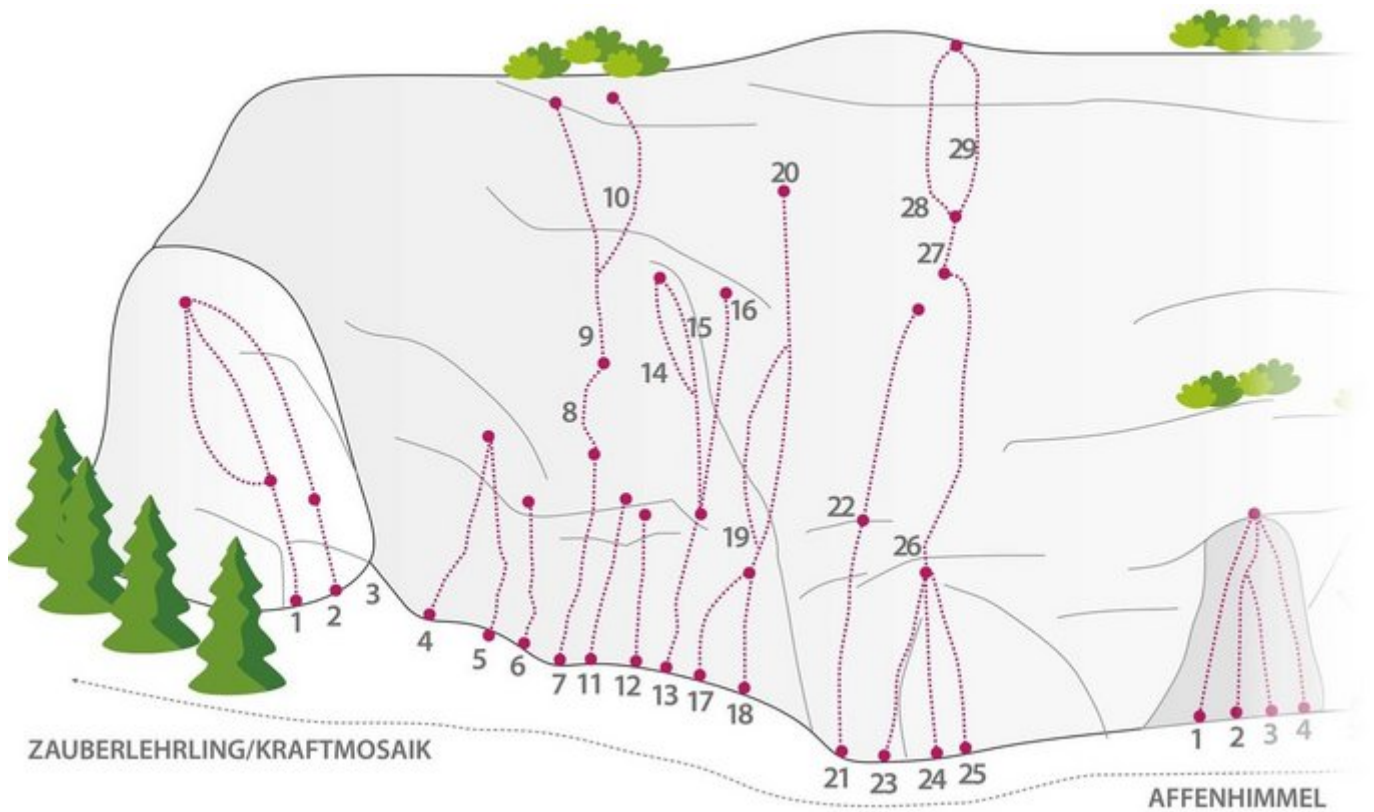

REGION TIROL WEST - STARKENBACH SEKTOR STARKENBACH / SPÄTLESE

APPROACH

3-15 Minuten

APPROACH TIME

3 min - 10 min

Nr.	Name	Grad	Länge
1	Familydream	4a	30.0 m
2	Pretty Woman	4a	30.0 m
3	Pumuckls Boulderecke	4a	10.0 m
4	Hercules	6c+	6.0 m
5	Genesis	7a	8.0 m
6	Ikarus	6b	8.0 m
7	Rostfrei	5c	20.0 m
8	Verbindung zu Dirty Dancing	6a+	15.0 m
9	Dirty Dancing	6c+	27.0 m
10	Hot line	7a	27.0 m
11	Siebenschläfer	6a+	15.0 m
12	CriSiRai	6b	13.0 m
13	Komisch	6c	13.0 m
14	Tao te King	7a	20.0 m
15	Moonstream	6c+	20.0 m
16	Kurz und bündig	6a	6.0 m
16	Kombucha	6a+	15.0 m
17	Kinderleicht	3a	6.0 m
19	Ederfamily links	6a+	27.0 m
20	Ederfamily direkt	6b+	27.0 m

21	Galaxy 2000	6b	18.0 m
22	Spätlese	6b	25.0 m
23	S´Kantele	3a	6.0 m
24	Crying	5c	8.0 m
25	Smiling	6a	6.0 m
26	Spritztour	5a	30.0 m
27	So ein Schmarr´n	6a	10.0 m
28	Hurra, die Gams	5c	20.0 m
29	Highway to hell	6c	20.0 m

Climbers Paradise Tirol

Climbing and boulder in Tirol online - 15 tourist regions and more than 1.000 climbing possibilities on Climber's Paradise Tirol. All topos in print quality, including detailed information about grades, access and safety.