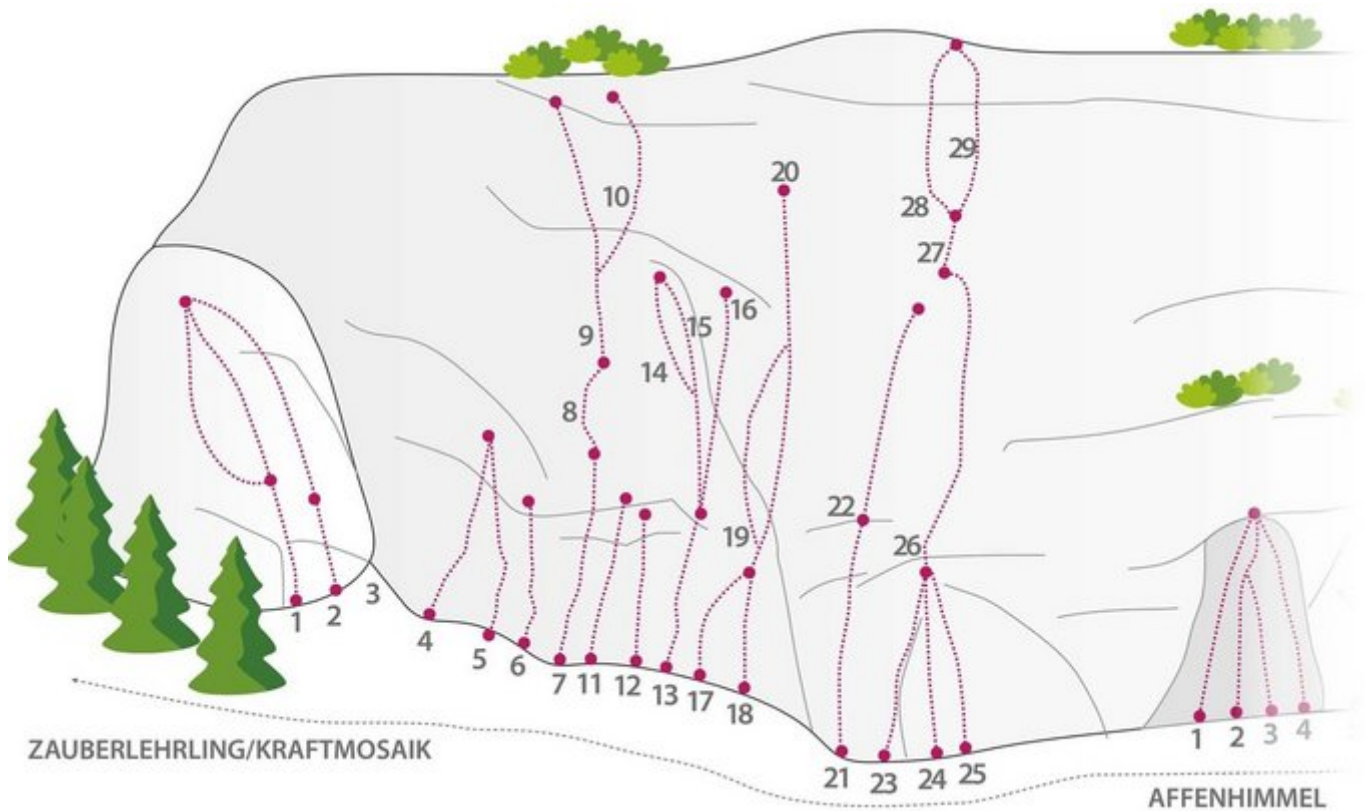

REGION TIROL WEST - STARKENBACH SEKTOR STARKENBACH / SPÄTLESE

APPROACH

3-15 Minuten

APPROACH TIME

3 min - 10 min

Nr.	Name	Grad	Länge
1	Familydream	4a	30.0 m
2	Pretty Woman	4a	30.0 m
3	Pumuckls Boulderecke	4a	10.0 m
4	Hercules	6c+	6.0 m
5	Genesis	7a	8.0 m
6	Ikarus	6b	8.0 m
7	Rostfrei	5c	20.0 m
8	Verbindung zu Dirty Dancing	6a+	15.0 m
9	Dirty Dancing	6c+	27.0 m
10	Hot line	7a	27.0 m
11	Siebenschläfer	6a+	15.0 m
12	CriSiRai	6b	13.0 m
13	Komisch	6c	13.0 m
14	Tao te King	7a	20.0 m
15	Moonstream	6c+	20.0 m
16	Kurz und bündig	6a	6.0 m
16	Kombucha	6a+	15.0 m
17	Kinderleicht	3a	6.0 m
19	Ederfamily links	6a+	27.0 m
20	Ederfamily direkt	6b+	27.0 m

21	Galaxy 2000	6b	18.0 m
22	Spätlese	6b	25.0 m
23	S´Kantele	3a	6.0 m
24	Crying	5c	8.0 m
25	Smiling	6a	6.0 m
26	Spritztour	5a	30.0 m
27	So ein Schmarr´n	6a	10.0 m
28	Hurra, die Gams	5c	20.0 m
29	Highway to hell	6c	20.0 m

Climbers Paradise Tirol

Climbing and boulder in Tirol online - 15 tourist regions and more than 1.000 climbing possibilities on Climber's Paradise Tirol. All topos in print quality, including detailed information about grades, access and safety.