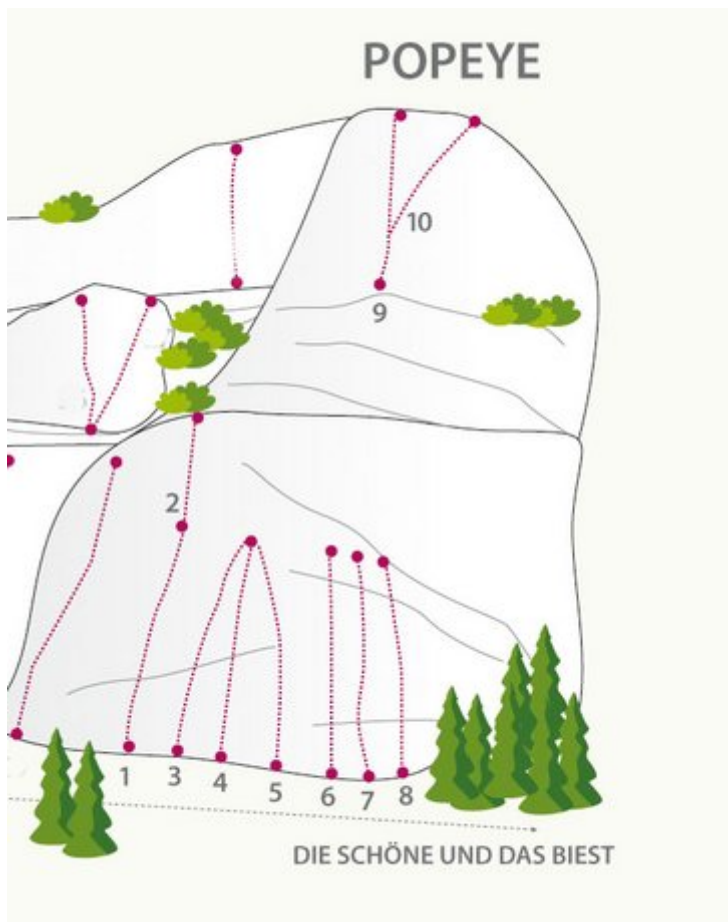

REGION TIROL WEST - STARKENBACH SEKTOR STARKENBACH / POPEYE

APPROACH

3-15 Minuten

APPROACH TIME

3 min - 10 min

Nr.	Name	Grad	Länge
1	Moby Dick	6c+	20.0 m
2	Sokrates	6a+	15.0 m
3	Ohne Namen	5b	18.0 m
4	Der fette Luis	6a+	15.0 m
5	Gameboy	6a	15.0 m
6	Ebba	6a+	18.0 m
7	Stormy	5c+	18.0 m
8	Olivia	5b	17.0 m
9	Popeye	6c	20.0 m
10	Phönix	7b	20.0 m

Climbers Paradise Tirol

Climbing and boulder in Tirol online - 15 tourist regions and more than 1.000 climbing possibilities on Climber's Paradise Tirol. All topos in print quality, including detailed information about grades, access and safety.