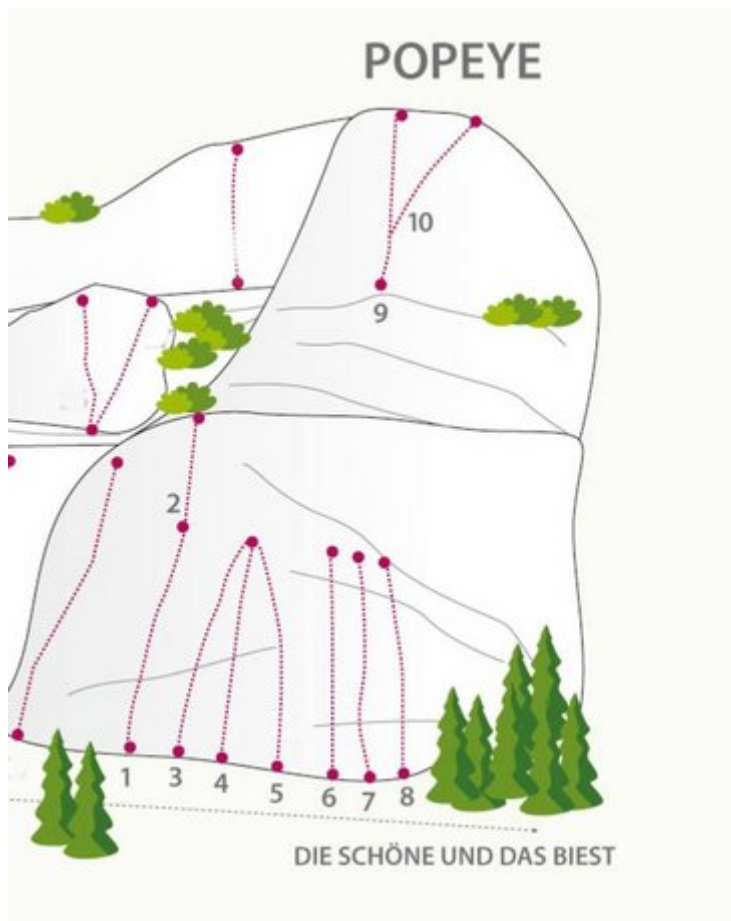

REGION TIROL WEST - STARKENBACH SEKTOR STARKENBACH / POPEYE

APPROACH

3-15 Minuten

APPROACH TIME

3 min - 10 min

Nr.	Name	Grad	Länge
1	Moby Dick	6c+	20.0 m
2	Sokrates	6a+	15.0 m
3	Ohne Namen	5b	18.0 m
4	Der fette Luis	6a+	15.0 m
5	Gameboy	6a	15.0 m
6	Ebba	6a+	18.0 m
7	Stormy	5c+	18.0 m
8	Olivia	5b	17.0 m
9	Popeye	6c	20.0 m
10	Phönix	7b	20.0 m

Climbers Paradise Tirol

Climbing and boulder in Tirol online - 15 tourist regions and more than 1.000 climbing possibilities on Climber's Paradise Tirol. All topos in print quality, including detailed information about grades, access and safety.