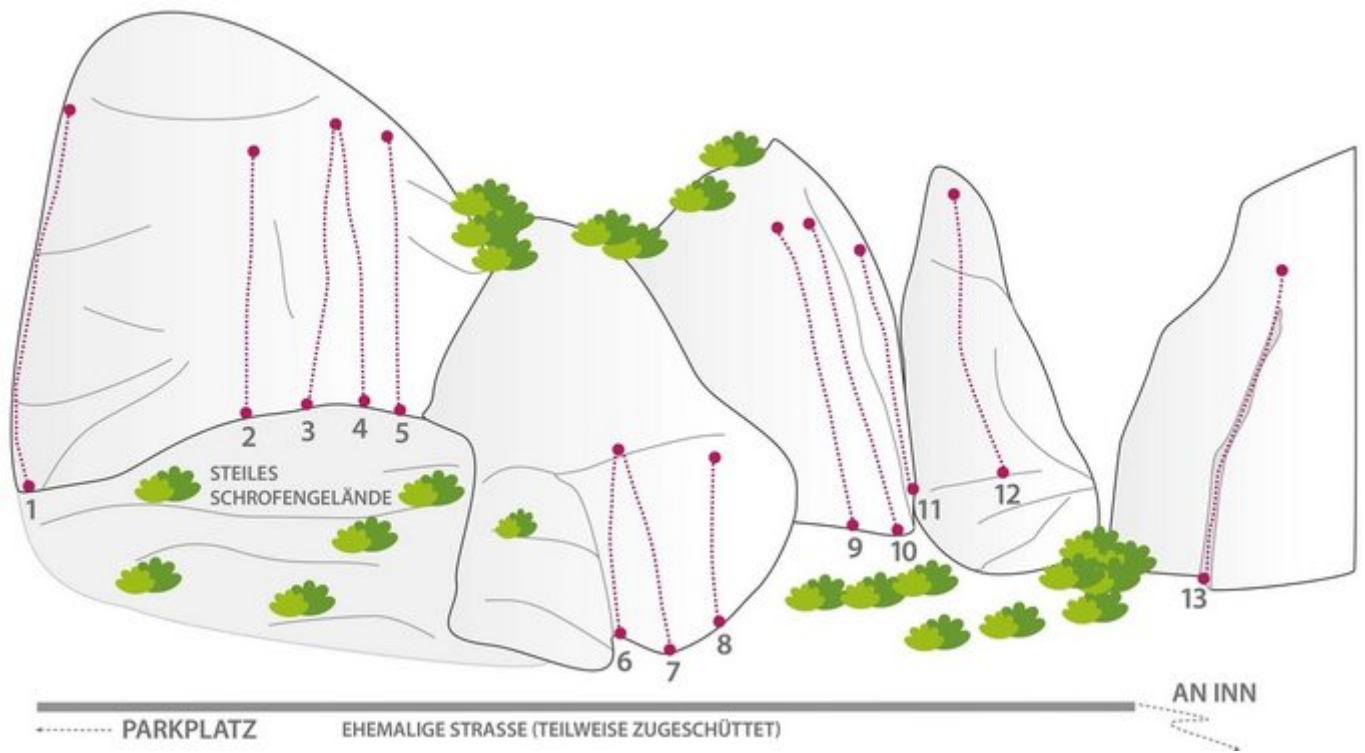

REGION TIROL WEST - STARKENBACH SEKTOR STARKENBACH / MEZZANIN

APPROACH

3-15 Minuten

APPROACH TIME

3 min - 10 min

MEZZANIN

Nr.	Name	Grad	Länge
1	Variantskantn	5a+	27.0 m
2	Boil Bush	6a+	26.0 m
3	Euer Ehren	6b	25.0 m
4	Trenta	6b	25.0 m
5	Dipsmö	6b+	25.0 m
6	Up for more	5a	12.0 m
7	Ohne Namen	5a	17.0 m
8	Ohne Namen	5a	12.0 m
9	Muskelkater	6b+	20.0 m
10	Muskelkatze	6a+	19.0 m
11	Katzenbuckel	5a+	20.0 m
12	Mezzanin	5b+	28.0 m
13	Barbatrick	5c	15.0 m
14	Trizatlet	6c	13.0 m

Climbers Paradise Tirol

Climbing and boulder in Tirol online - 15 tourist regions and more than 1.000 climbing possibilities on Climber's Paradise Tirol. All topos in print quality, including detailed information about grades, access and safety.