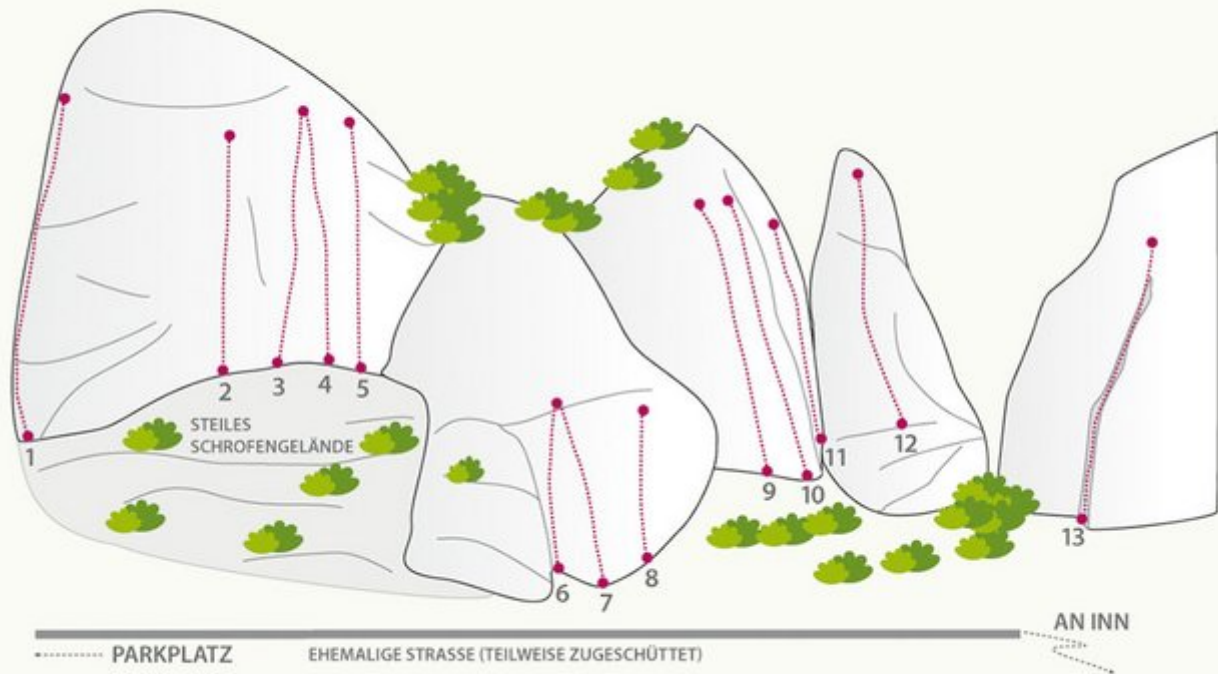

REGION TIROL WEST - STARKENBACH SEKTOR STARKENBACH / MEZZANIN

APPROACH

3-15 Minuten

APPROACH TIME

3 min - 10 min

MEZZANIN

Nr.	Name	Grad	Länge
1	Variantskantn	5a+	27.0 m
2	Boil Bush	6a+	26.0 m
3	Euer Ehren	6b	25.0 m
4	Trenta	6b	25.0 m
5	Dipsmö	6b+	25.0 m
6	Up for more	5a	12.0 m
7	Ohne Namen	5a	17.0 m
8	Ohne Namen	5a	12.0 m
9	Muskelkater	6b+	20.0 m
10	Muskelkatze	6a+	19.0 m
11	Katzenbuckel	5a+	20.0 m
12	Mezzanin	5b+	28.0 m
13	Barbatrick	5c	15.0 m
14	Trizatlet	6c	13.0 m

Climbers Paradise Tirol

Climbing and boulder in Tirol online - 15 tourist regions and more than 1.000 climbing possibilities on Climber's Paradise Tirol. All topos in print quality, including detailed information about grades, access and safety.