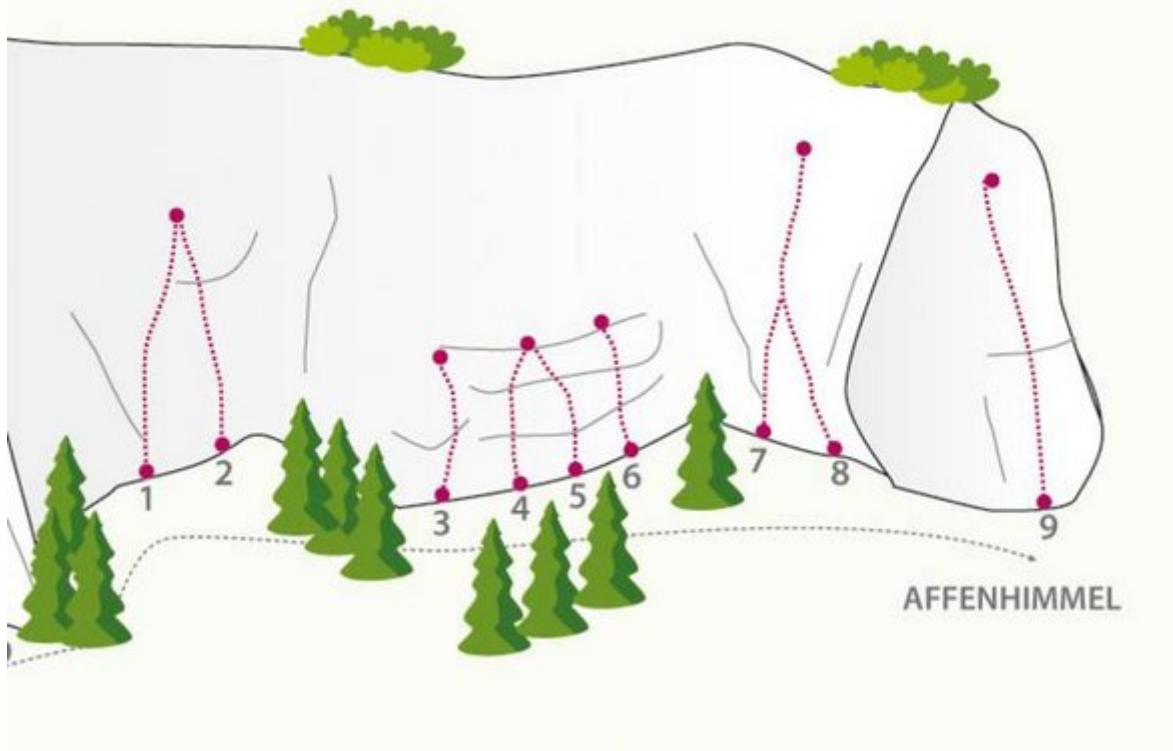

KRAFTMOSAIK

Nr.	Name	Grad	Länge
1	King Kong	7a	10.0 m
2	Ökosystem	7a	10.0 m
3	Optische Täuschung	6b	7.0 m
4	Miraculix	7a	10.0 m
5	B54	7c	10.0 m
6	Kraftmosaik	7b+	10.0 m
7	In der Ruhe liegt die Kraft (links)	5c+	15.0 m
8	In der Ruhe liegt die Kraft (rechts)	5a	15 m
9	Crime Story	6c+	15.0 m

Climbers Paradise Tirol

Climbing and boulder in Tirol online - 15 tourist regions and more than 1.000 climbing possibilities on Climber's Paradise Tirol. All topos in print quality, including detailed information about grades, access and safety.

© Climbers Paradise 2016-2021 - All contents are protected by copyright.