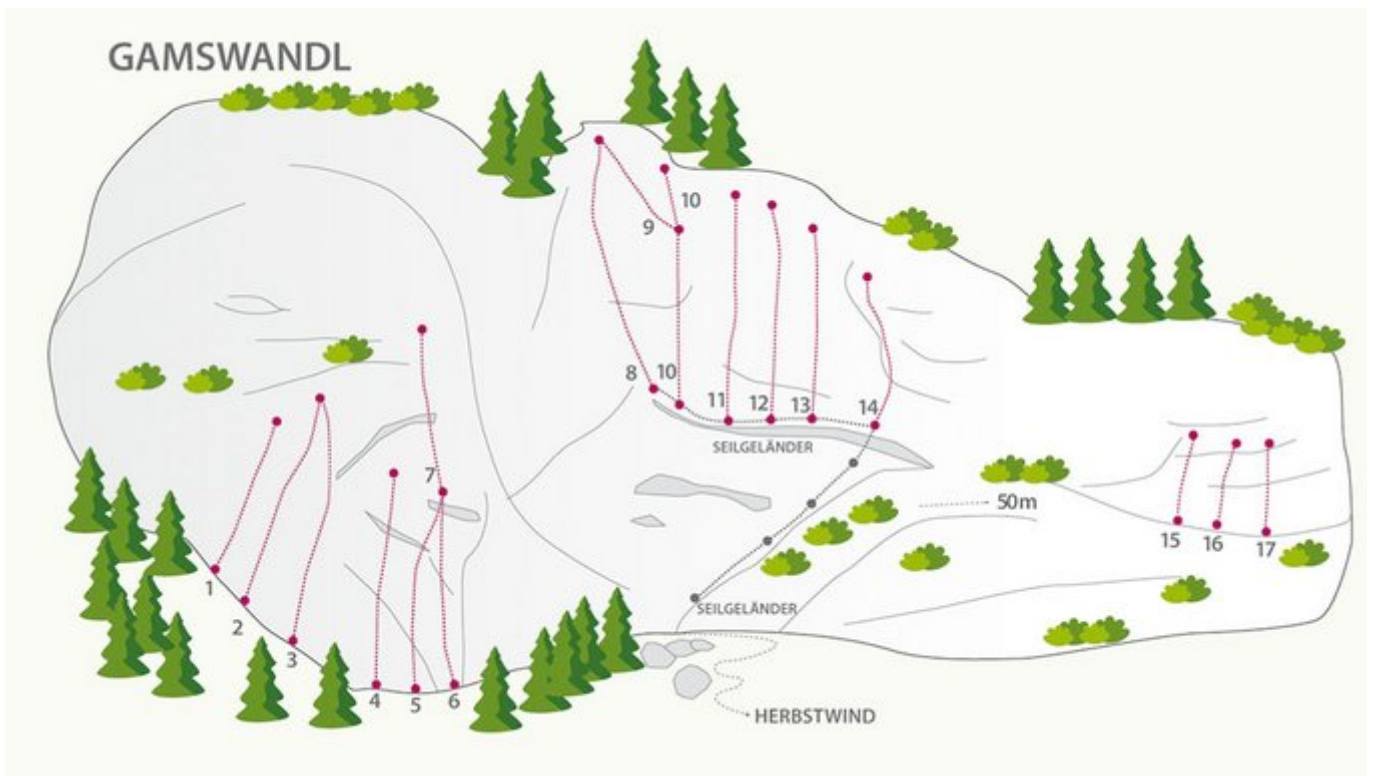

# REGION TIROL WEST - STARKENBACH SEKTOR STARKENBACH / GAMSWANDL

## APPROACH

3-15 Minuten

## APPROACH TIME

3 min - 10 min

Nr.	Name	Grad	Länge
1	Altweiber Sommer	5b	20.0 m
2	Sonnwend	5c	20.0 m
3	Herbstbeginn	6a+	20.0 m
4	Jagdsaison	6b+	20.0 m
5	Schleich di	6c+	20.0 m
6	Durstige Kehlen	6a	20.0 m
7	The last ale	6b	20.0 m
8	Gams normal	8a	20.0 m
9	Autohöhle	8a	20.0 m
10	Schwarze Nuß	7c	20.0 m
11	Gams allein	?	20.0 m
12	Berührungsangst	6c+	20.0 m
13	Silberner Surfer	7a+	20.0 m
14	Hilfe a Gams	7a+	15.0 m
15	Stuntman	7a+	10.0 m
16	Moskito	6c+	8.0 m
17	Weißer Taube	6c+	8.0 m

## Climbers Paradise Tirol

Climbing and boulder in Tirol online - 15 tourist regions and more than 1.000 climbing possibilites on Climber's Paradise Tirol. All topos in print quality, including detailed information about grades, access and safety.