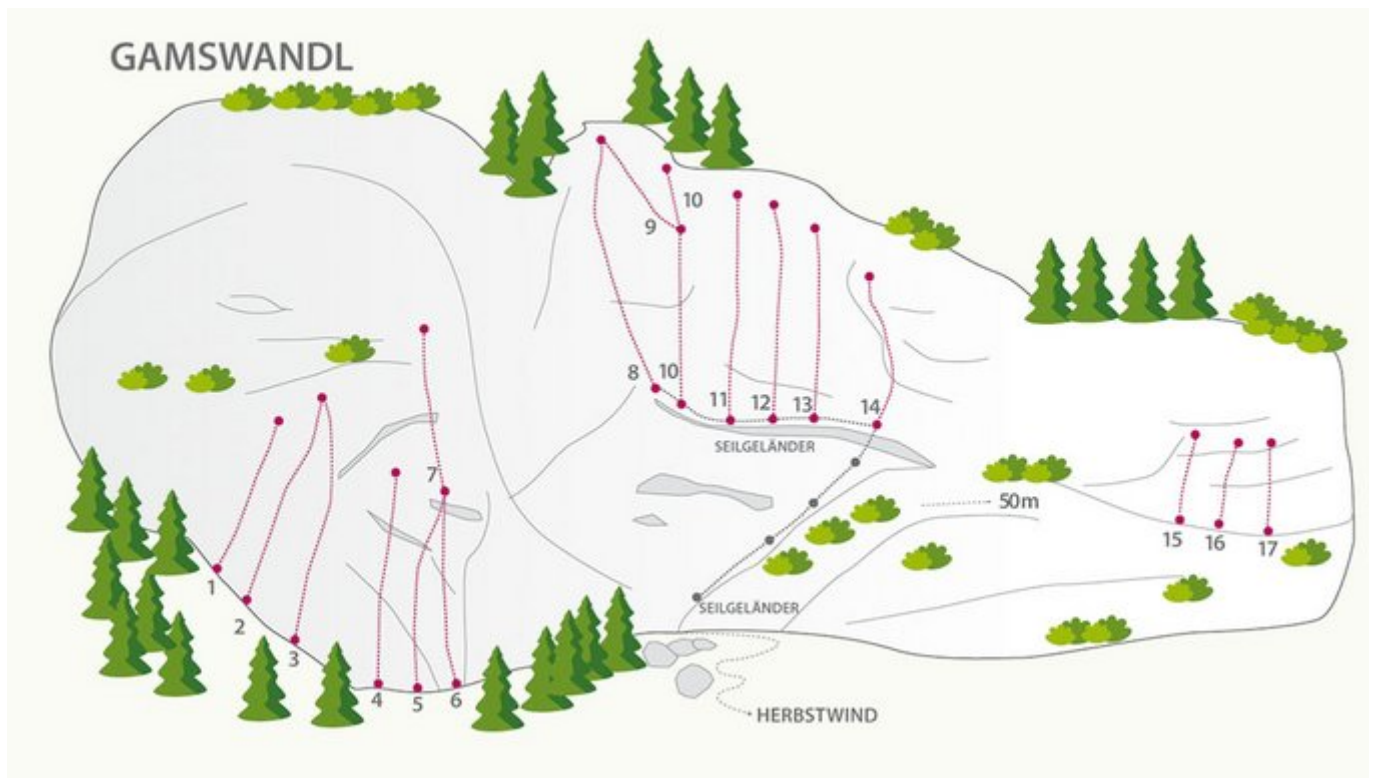

# REGION TIROL WEST - STARKENBACH SEKTOR STARKENBACH / GAMSWANDL

## APPROACH

3-15 Minuten

## APPROACH TIME

3 min - 10 min

Nr.	Name	Grad	Länge
1	Altweiber Sommer	5b	20.0 m
2	Sonnwend	5c	20.0 m
3	Herbstbeginn	6a+	20.0 m
4	Jagdsaison	6b+	20.0 m
5	Schleich di	6c+	20.0 m
6	Durstige Kehlen	6a	20.0 m
7	The last ale	6b	20.0 m
8	Gams normal	8a	20.0 m
9	Autohöhle	8a	20.0 m
10	Schwarze Nuß	7c	20.0 m
11	Gams allein	?	20.0 m
12	Berührungsangst	6c+	20.0 m
13	Silberner Surfer	7a+	20.0 m
14	Hilfe a Gams	7a+	15.0 m
15	Stuntman	7a+	10.0 m
16	Moskito	6c+	8.0 m
17	Weißer Taube	6c+	8.0 m

## Climbers Paradise Tirol

Climbing and boulder in Tirol online - 15 tourist regions and more than 1.000 climbing possibilites on Climber's Paradise Tirol. All topos in print quality, including detailed information about grades, access and safety.