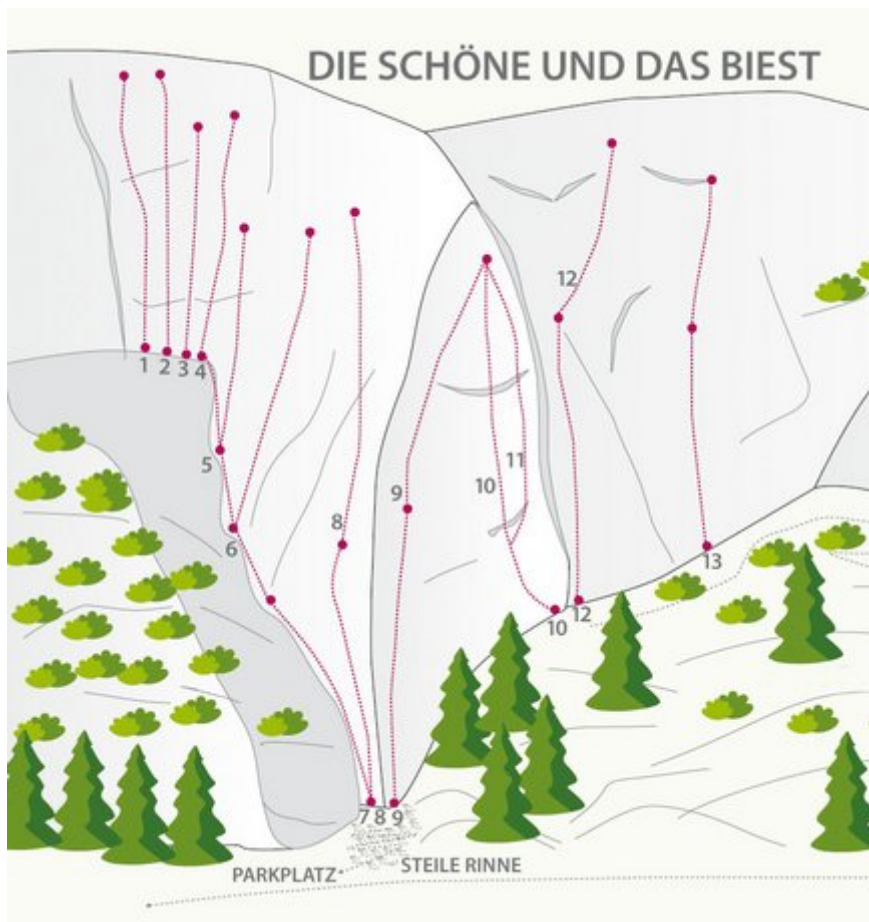

# REGION TIROL WEST - STARKENBACH SEKTOR STARKENBACH / DIE SCHÖNE UND DAS BIEST

## APPROACH

3-15 Minuten

## APPROACH TIME

3 min - 10 min

Nr.	Name	Grad	Länge
1	Deja Vu	6a+	25.0 m
2	Oktoberfest	6a	45.0 m
3	Saratoga	6a+	40.0 m
4	Faust aufs Auge	6c	40.0 m
5	La Linea	6b	30.0 m
6	19. August	6b	45.0 m
7	Greenhorn 2 SL.	3a, 6a	50.0 m
8	La Lena 2SL	6a+, 6c	55.0 m
9	Schnaggsln	7a	40.0 m
10	Und das Biest	7a+	30.0 m
11	Die Schöne	6a+	30.0 m
12	Empire State Building	7a+	40.0 m
13	Flying Akku 2SL	6b, 6c+	50.0 m
14	Vincent	6b+	25.0 m
15	21. Oktober	6a	25.0 m

## Climbers Paradise Tirol

Climbing and boulder in Tirol online - 15 tourist regions and more than 1.000 climbing possibilites on Climber's Paradise Tirol. All topos in print quality, including detailed information about grades, access and safety.