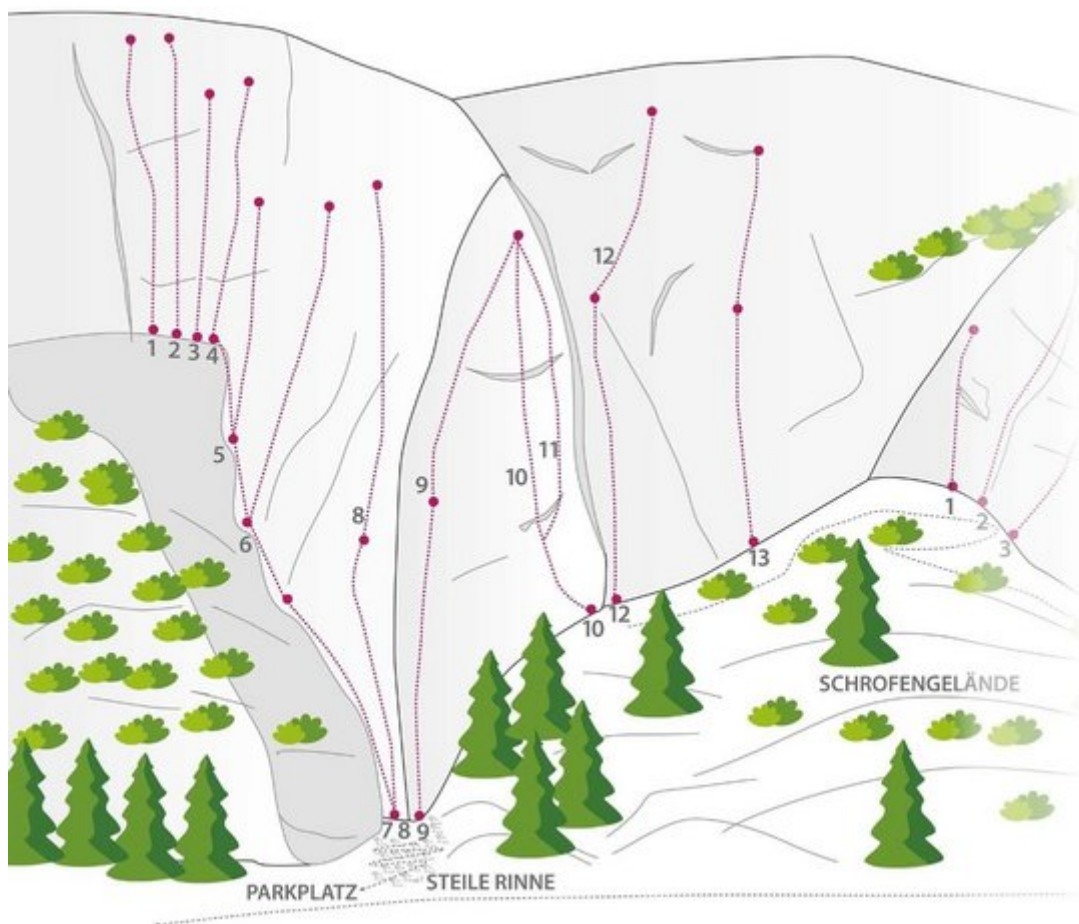

# REGION TIROL WEST - STARKENBACH SEKTOR STARKENBACH / DIE SCHÖNE UND DAS BIEST

## APPROACH

3-15 Minuten

## APPROACH TIME

3 min - 10 min

Nr.	Name	Grad	Länge
1	Deja Vu	6a+	25.0 m
2	Oktoberfest	6a	45.0 m
3	Saratoga	6a+	40.0 m
4	Faust aufs Auge	6c	40.0 m
5	La Linea	6b	30.0 m
6	19. August	6b	45.0 m
7	Greenhorn 2 SL.	3a, 6a	50.0 m
8	La Lena 2SL	6a+, 6c	55.0 m
9	Schnaggsln	7a	40.0 m
10	Und das Biest	7a+	30.0 m
11	Die Schöne	6a+	30.0 m
12	Empire State Building	7a+	40.0 m
13	Flying Akku 2SL	6b, 6c+	50.0 m
14	Vincent	6b+	25.0 m
15	21. Oktober	6a	25.0 m

## Climbers Paradise Tirol

Climbing and boulder in Tirol online - 15 tourist regions and more than 1.000 climbing possibilites on Climber's Paradise Tirol. All topos in print quality, including detailed information about grades, access and safety.