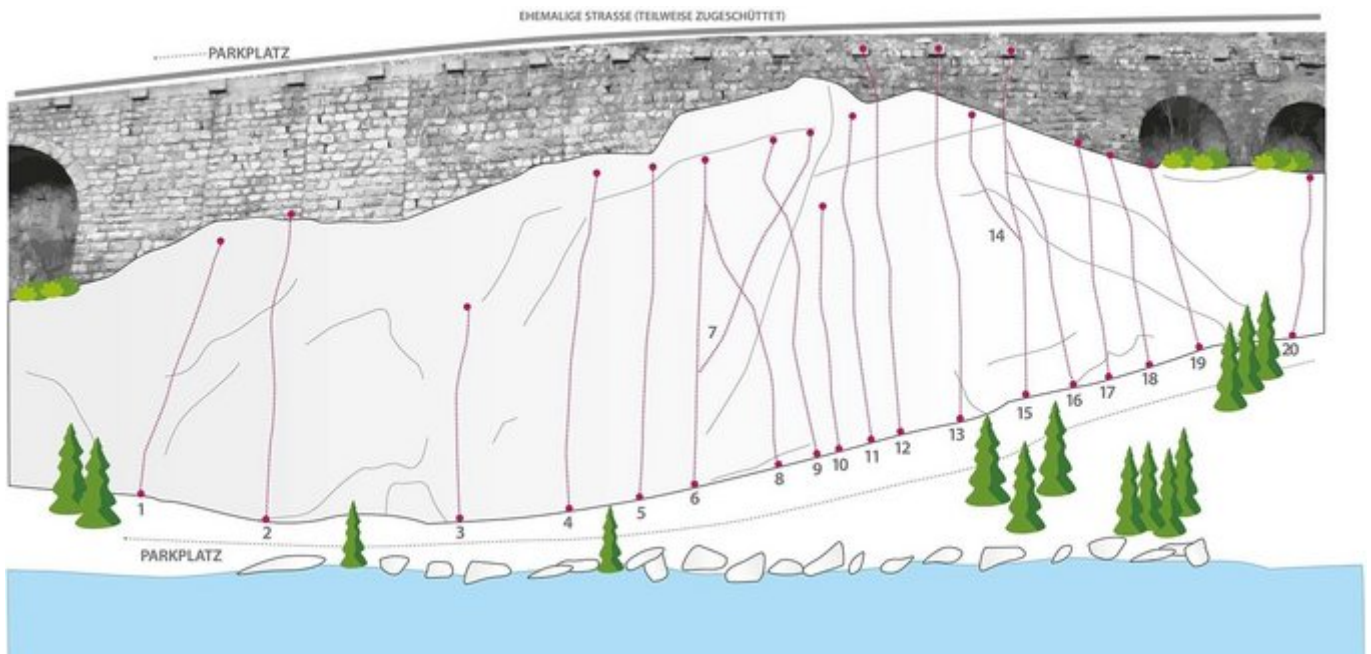

REGION TIROL WEST - STARKENBACH SEKTOR STARKENBACH / AM INN

APPROACH

3-15 Minuten

APPROACH TIME

3 min - 10 min

Nr.	Name	Grad	Länge
1	Aprilscherz	5c	8.0 m
2	Küfi	4a	20.0 m
3	Taj Mahal	5c	7.0 m
4	Tiramisu	6b	15.0 m
5	Spartakus	6c+	15.0 m
6	La bella	6a+	15.0 m
7	Diagonale	6a	12.0 m
8	Innpiaz	6b	15.0 m
9	Insider	6b	15.0 m
10	1.2.X	7a	12.0 m
11	Club der Steinreichen	6b+	15.0 m
12	Methusalem	7b	15 m
13	Rasputin	6c	14.0 m
14	Onkel Dagobert	7a	15.0 m
15	Tante Emma	6b	15.0 m
16	Via Uno	6a+	14.0 m
17	Müsliman	6a	12.0 m
18	Sinfonie in „D“	6b	12.0 m
19	Checkpoint	6b+	10.0 m
20	Schau hin und gewinn	6a	7.0 m

Climbers Paradise Tirol

Climbing and boulder in Tirol online - 15 tourist regions and more than 1.000 climbing possibilites on Climber's Paradise Tirol. All topos in print quality, including detailed information about grades, access and safety.