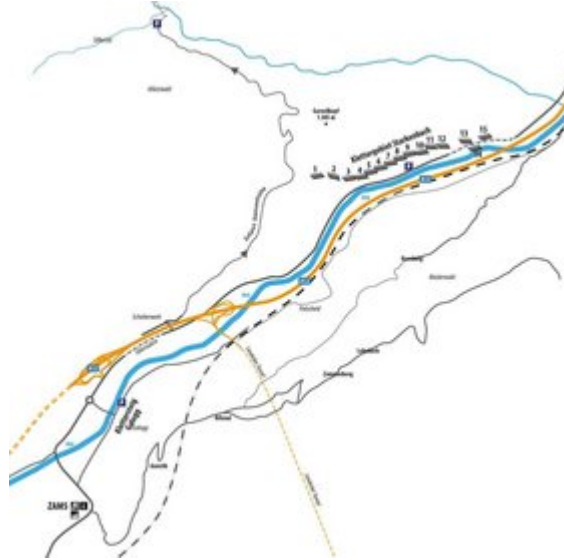

REGION TIROL WEST - STARKENBACH SEKTOR STARKENBACH / AM INN

APPROACH

3-15 Minuten

APPROACH TIME

3 min - 10 min

Nr.	Name	Grad	Länge
1	Aprilscherz	5c	8.0 m
2	Küfi	4a	20.0 m
3	Taj Mahal	5c	7.0 m
4	Tiramisu	6b	15.0 m
5	Spartakus	6c+	15.0 m
6	La bella	6a+	15.0 m
7	Diagonale	6a	12.0 m
8	Innpiaz	6b	15.0 m
9	Insider	6b	15.0 m
10	1.2.X	7a	12.0 m
11	Club der Steinreichen	6b+	15.0 m
12	Methusalem	7b	15 m
13	Rasputin	6c	14.0 m
14	Onkel Dagobert	7a	15.0 m
15	Tante Emma	6b	15.0 m
16	Via Uno	6a+	14.0 m
17	Müsliman	6a	12.0 m
18	Sinfonie in „D“	6b	12.0 m
19	Checkpoint	6b+	10.0 m
20	Schau hin und gewinn	6a	7.0 m

Climbers Paradise Tirol

Climbing and boulder in Tirol online - 15 tourist regions and more than 1.000 climbing possibilites on Climber's Paradise Tirol. All topos in print quality, including detailed information about grades, access and safety.