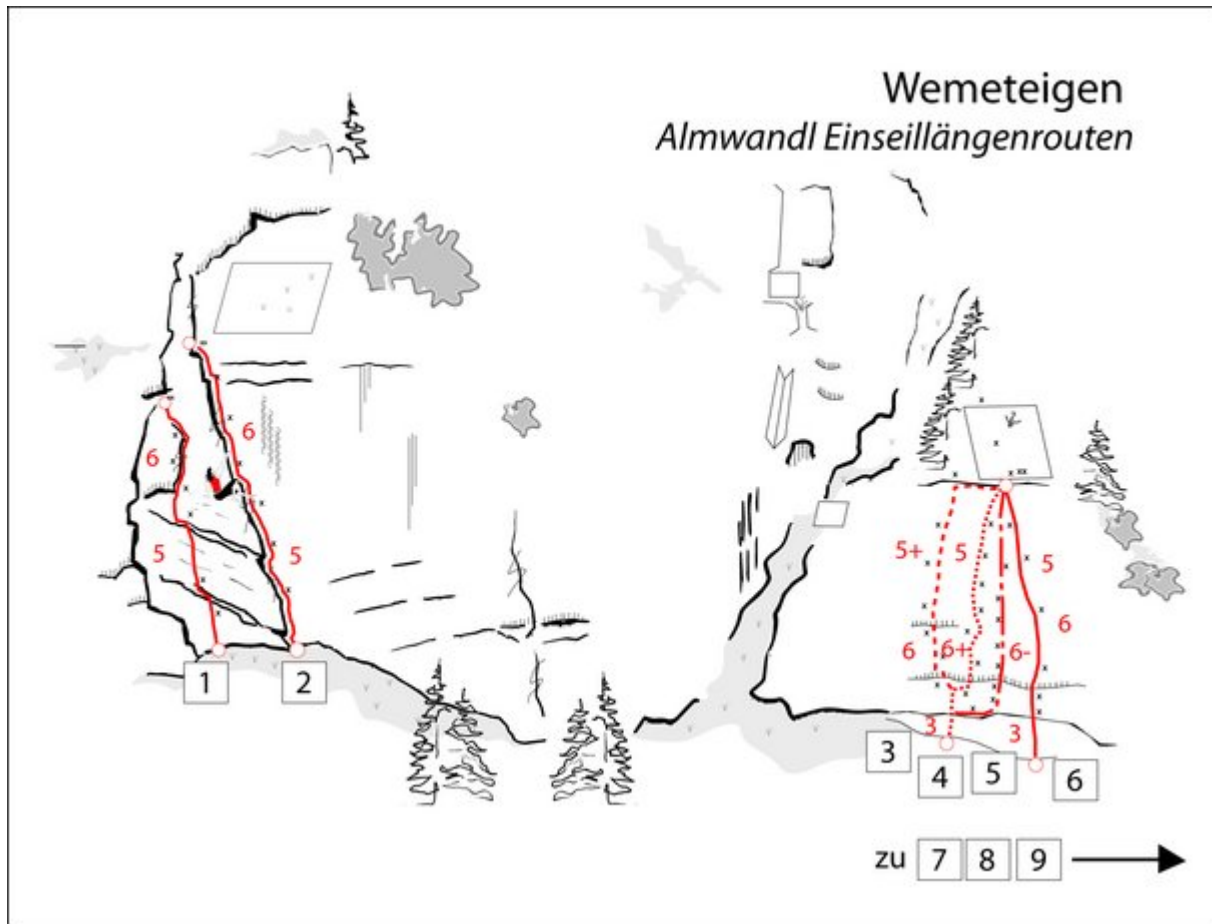

STEINBERGE - WEMETEIGEN (BIS 6SL)
SEKTOR ALMWANDL EINSEILLÄNGENROUTEN

APPROACH

1 1/2 h

Nr.	Name	Grad	Länge
1	Daumentod	5c+	20.0 m
2	Almdudler	5c+	25.0 m
3	Via Lisi	5c+	30.0 m
4	Via Dieter	6a	30.0 m
5	Via Yak	5c	30.0 m

6	Prositpfeiler 1.SL	5c+	30.0 m
7	Almplatten Dir. Einstieg 1.SL	3b	40.0 m
8	Variante Zebra	5c	40.0 m
9	Via Sabine 1.SL	5a	50.0 m

Climbers Paradise Tirol

Climbing and boulder in Tirol online - 15 tourist regions and more than 1.000 climbing possibilites on Climber's Paradise Tirol. All topos in print quality, including detailed information about grades, access and safety.