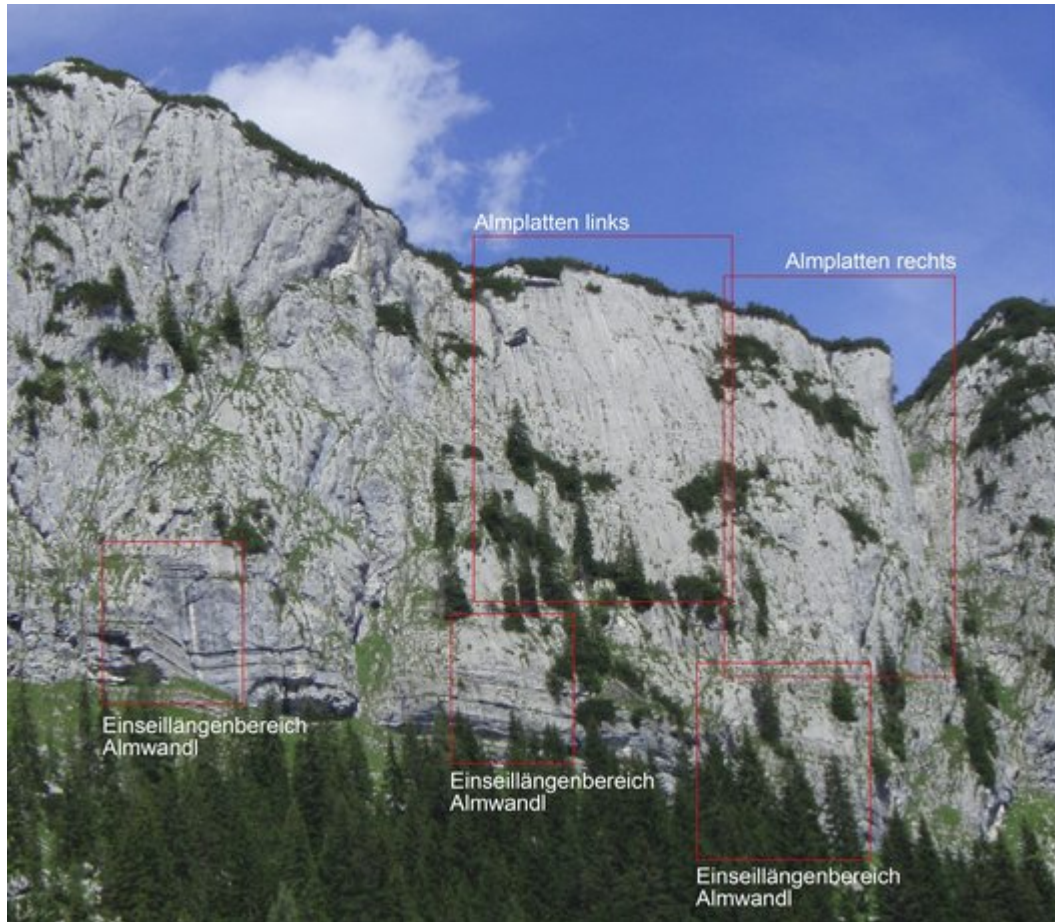

STEINBERGE - WEMETEIGEN (BIS 6SL)
SEKTOR ALMPLATTEN LINKS

APPROACH

1 1/2 h

Nr.	Name	Grad	Länge
	Ois Guade	?	100 m
	GüGü	?	100 m
	a Traum	?	110 m

Climbers Paradise Tirol

Climbing and boulder in Tirol online - 15 tourist regions and more than 1.000 climbing possibilites on Climber's Paradise Tirol. All topos in print quality, including detailed information about grades, access and safety.