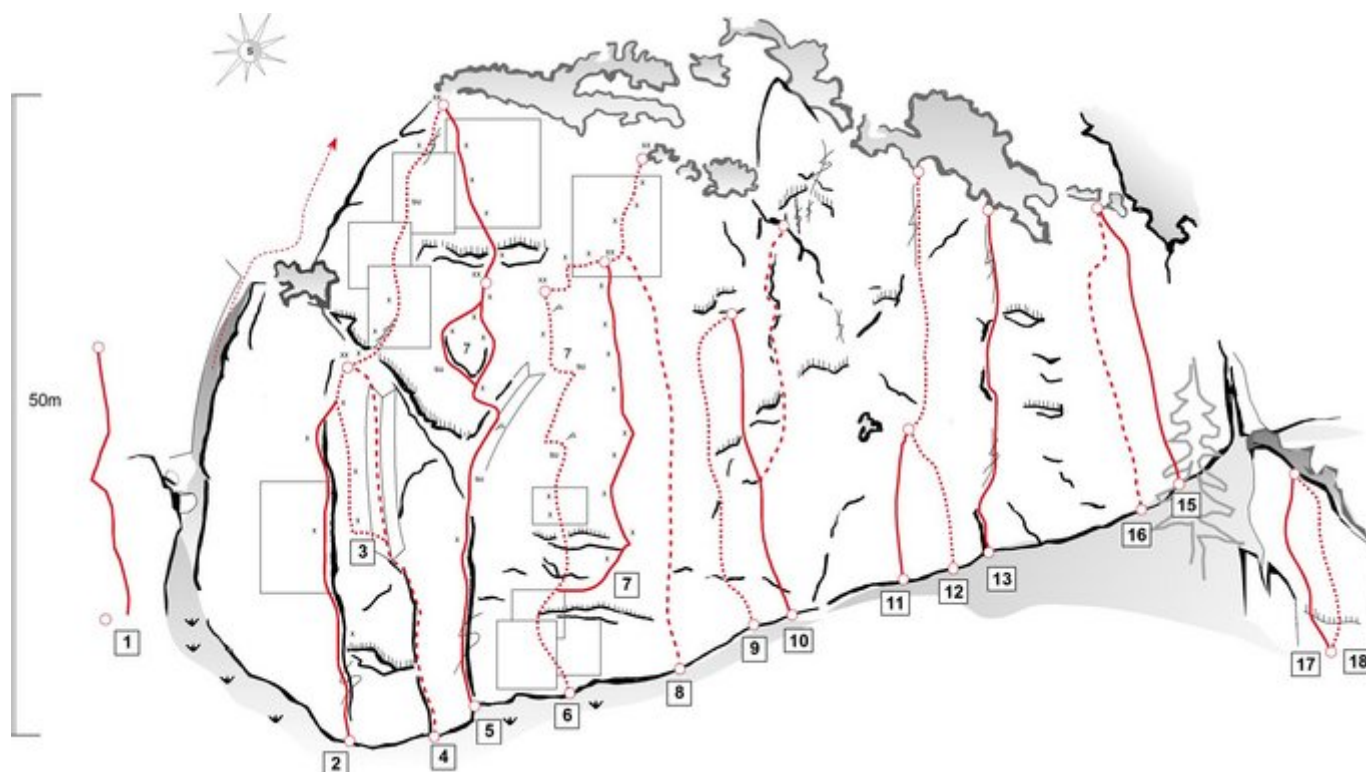

STEINBERGE - KLETTERGEBIET STEINPLATTE SEKTOR D ABRAMAKABRA

APPROACH

Über Mautstrasse oder Bergbahn

Nr.	Name	Grad	Länge
33	Elfenkönig	7b+	20.0 m
34	Gärtnerriß	5c	24.0 m
35	Lehrbuameck	6a	50.0 m
36	Sunny Girl	5b	25.0 m
37	Ohrwaschlbär	6c	50.0 m
38	Abramakabra	6c+	50.0 m
39	Prima Ballerina	7a	32.0 m
40	La Traviata	7a+	32.0 m
41	Zwergentod	6b+	28.0 m
42	Südsee	7b	28.0 m
43	Out of Maracuja	7a+	40.0 m
44	Kleine Lebensmelodie	7b+	40.0 m
45	Wichi-tai-to	7a	40.0 m
46	Sau-Riss	6a+	35.0 m

47	Unbekannt	6c+	28.0 m
48	Projekt		
49	Tanz der Vampire	6c+	15.0 m
50	Purgisnacht	6c+	15.0 m

Climbers Paradise Tirol

Climbing and boulder in Tirol online - 15 tourist regions and more than 1.000 climbing possibilities on Climber's Paradise Tirol. All topos in print quality, including detailed information about grades, access and safety.