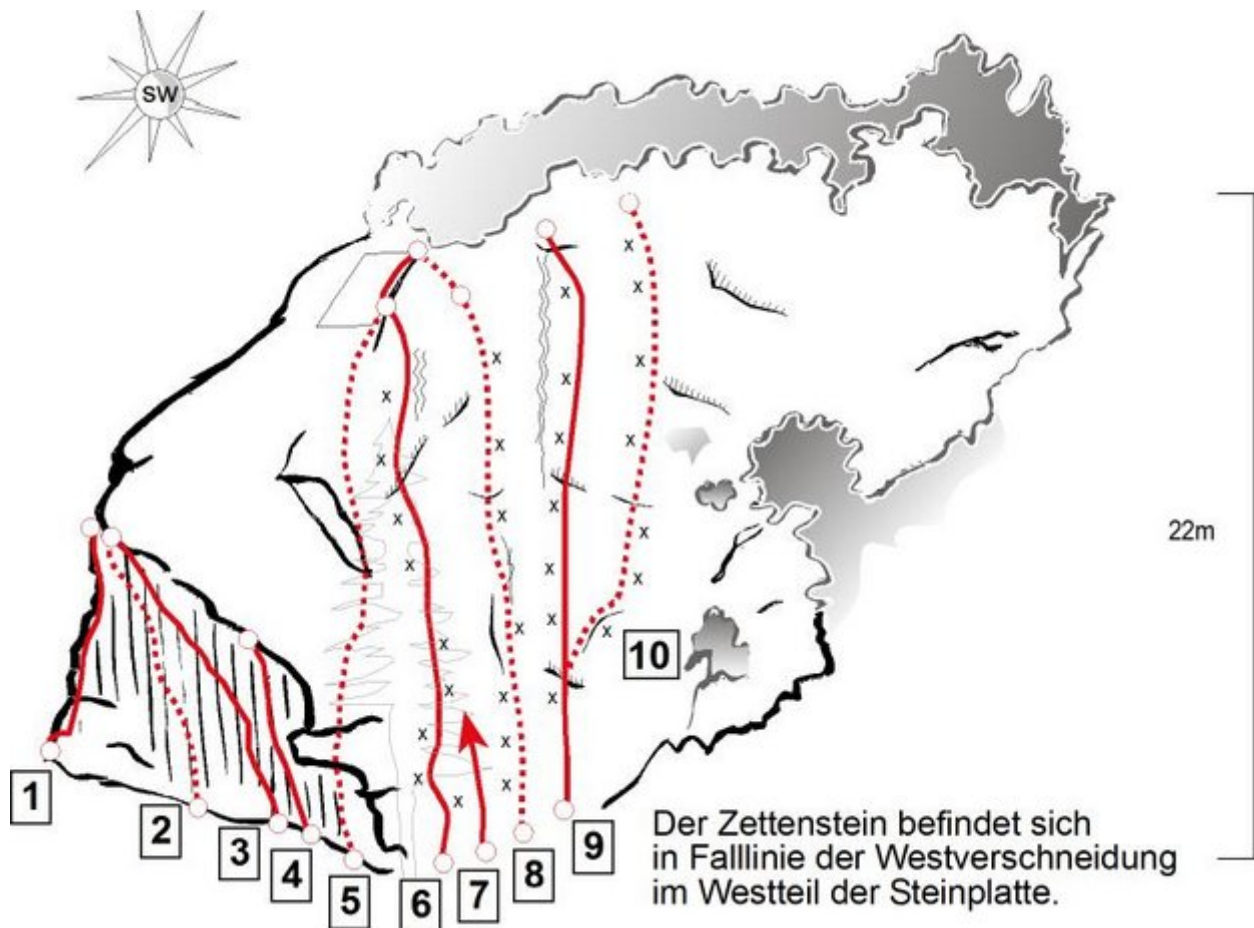

## STEINBERGE - KLETTERGEBIET STEINPLATTE SEKTOR C ZETTENSTOA (GWAGBLOCK)

### APPROACH

Über Mautstrasse oder Bergbahn

| Nr. | Name                       | Grad | Länge  |
|-----|----------------------------|------|--------|
| 23  | Spigolo del Gigolo (Kante) | 6b   | 12.0 m |
| 24  | Renaicance                 | 8a+  | 13.0 m |
| 25  | Gwag Line                  | 8a   | 15.0 m |
| 26  | Projekt                    |      |        |
| 27  | Waterworld                 | 6c+  | 22.0 m |
| 28  | Bruder Baum                | 7a+  | 22.0 m |
| 29  | Projekt                    |      |        |
| 30  | Lucky Strike               | 6c+  | 18.0 m |
| 31  | Daumendrucker              | 7a+  | 18.0 m |
| 32  | Killergams                 | 6c   | 22.0 m |

## Climbers Paradise Tirol

Climbing and boulder in Tirol online - 15 tourist regions and more than 1.000 climbing possibilites on Climber's Paradise Tirol. All topos in print quality, including detailed information about grades, access and safety.