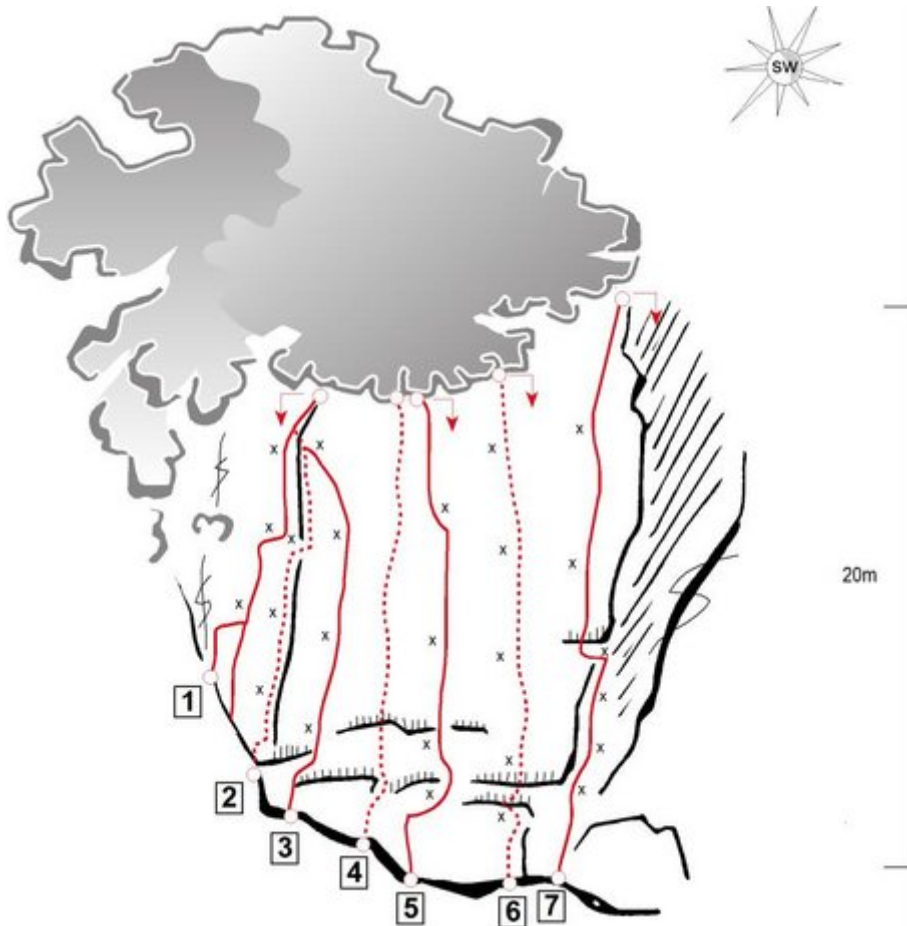

STEINBERGE - KLETTERGEBIET STEINPLATTE SEKTOR A ST. JOHANNER MINIPALVEN

APPROACH

Über Mautstrasse oder Bergbahn

Nr.	Name	Grad	Länge
1	Tick	6a	10.0 m
2	Trick	6a	12.0 m
3	Track	5c	14.0 m
4	Lila Power	5c+	15.0 m
5	shaky-time	6b	15.0 m
6	coffee-time	7a	15.0 m
7	Haarscharf	7b	18.0 m

Climbers Paradise Tirol

Climbing and boulder in Tirol online - 15 tourist regions and more than 1.000 climbing possibilites on Climber's Paradise Tirol. All topos in print quality, including detailed information about grades, access and safety.