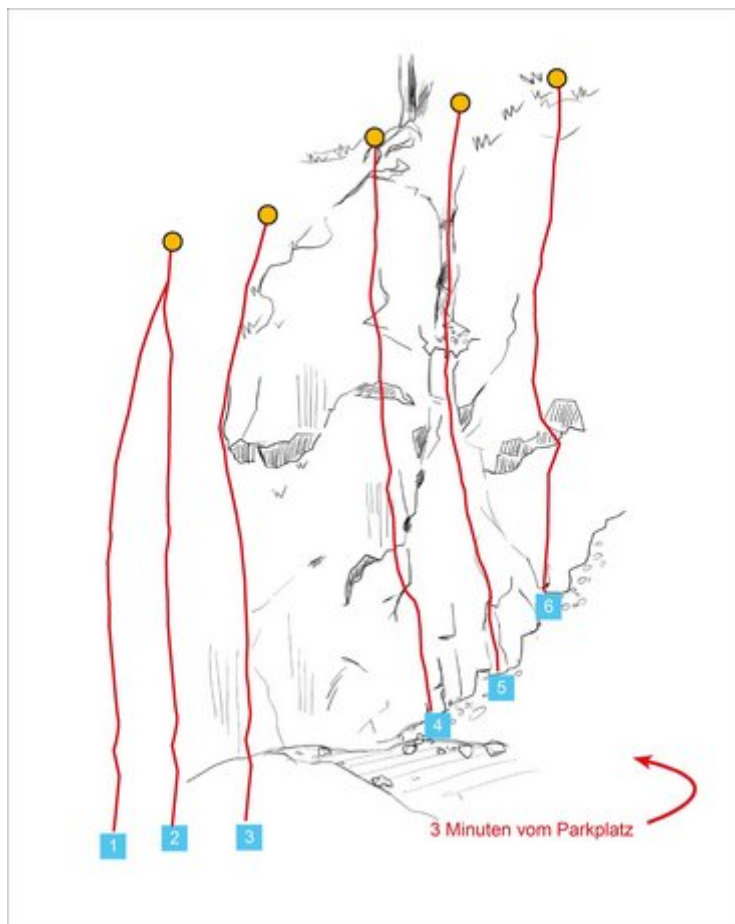

STEINBERGE - KLETTERGARTEN WIESENSEE SEKTOR SEKTOR SÜD

APPROACH

3 Min

APPROACH TIME

3 min - 3 min

Nr.	Name	Grad	Länge
1	SüdSeePlatte (Leichtsix)	5b	12.0 m
2	WiesenRiss (Schwarsix)	5b	12.0 m
3	Sechseraberkurz	6a	12.0 m
4	Südkante (Max)	3a	10.0 m
5	Südkamin (Moritz)	3	10.0 m
6	SüdEnde (LinieFünf)	5a	8.0 m

Climbers Paradise Tirol

Climbing and boulder in Tirol online - 15 tourist regions and more than 1.000 climbing possibilites on Climber's Paradise Tirol. All topos in print quality, including detailed information about grades, access and safety.