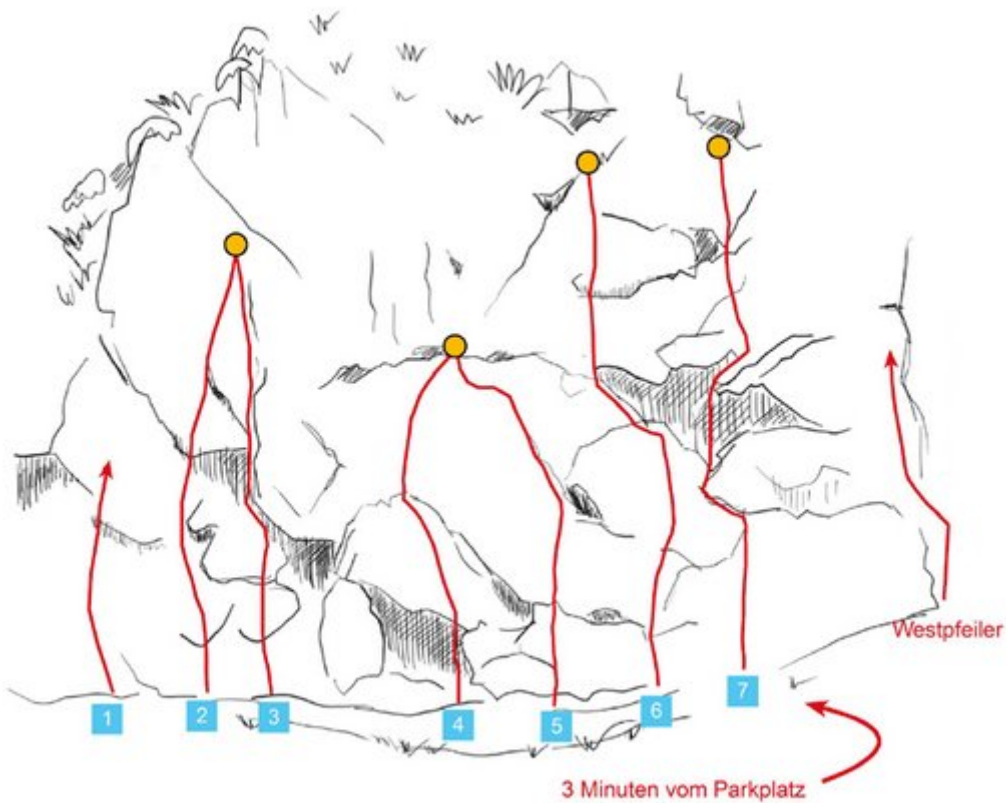

STEINBERGE - KLETTERGARTEN WIESENSEE SEKTOR DACHROUTEN

APPROACH

3 Min

APPROACH TIME

3 min - 3 min

Nr.	Name	Grad	Länge
1	Hondwagei	7a+	8.0 m
2	Traumfresser	6c	8.0 m
3	Namenlos	6c	8.0 m
4	Schnappi	6c	8.0 m
5	Vater und Sohn	6c+	8.0 m
6	Dach links	6a	8.0 m
7	Dach rechts	6a+	8.0 m

Climbers Paradise Tirol

Climbing and boulder in Tirol online - 15 tourist regions and more than 1.000 climbing possibilites on Climber's Paradise Tirol. All topos in print quality, including detailed information about grades, access and safety.