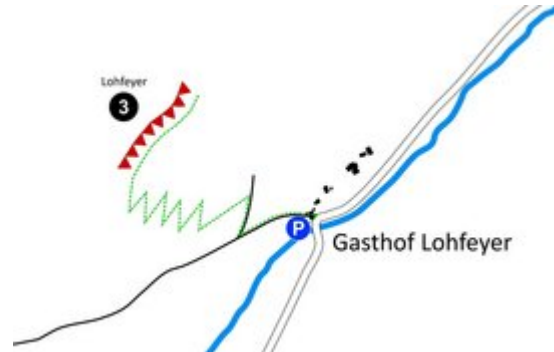

STEINBERGE - KLETTERGARTEN LOHFeyer

SEKTOR KLETTERGARTEN LOHFeyer, SEKTOR F

APPROACH

Vom Parkplatz nimmt man die Straße

APPROACH TIME

25 min - 35 min

| Nr. | Name | Grad | Länge |
|-----|--------------------------|------|-------|
| 62 | B.S. 52 | 6a | 15 m |
| 63 | Keine Gummis | 6a+ | 8 m |
| 64 | Butthole Surfer | 7b | 8 m |
| 65 | Baby Jesus | 6c | 25 m |
| 66 | Theater hin, Theater her | 6c+ | 20 m |

Climbers Paradise Tirol

Climbing and boulder in Tirol online - 15 tourist regions and more than 1.000 climbing possibilites on Climber's Paradise Tirol. All topos in print quality, including detailed information about grades, access and safety.