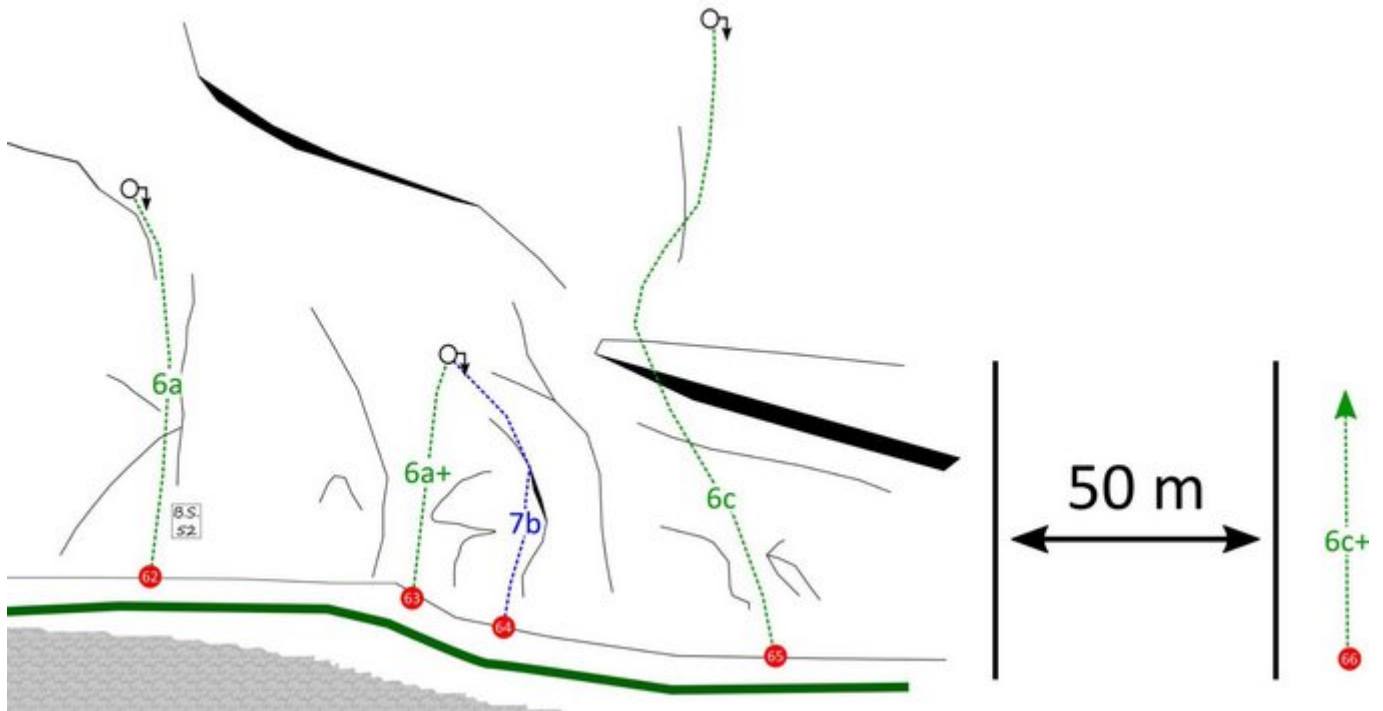

STEINBERGE - KLETTERGARTEN LOHFeyer

SEKTOR KLETTERGARTEN LOHFeyer, SEKTOR F

APPROACH

Vom Parkplatz nimmt man die Straße

APPROACH TIME

25 min - 35 min

| Nr. | Name | Grad | Länge |
|-----|--------------------------|------|-------|
| 62 | B.S. 52 | 6a | 15 m |
| 63 | Keine Gummis | 6a+ | 8 m |
| 64 | Butthole Surfer | 7b | 8 m |
| 65 | Baby Jesus | 6c | 25 m |
| 66 | Theater hin, Theater her | 6c+ | 20 m |

Climbers Paradise Tirol

Climbing and boulder in Tirol online - 15 tourist regions and more than 1.000 climbing possibilites on Climber's Paradise Tirol. All topos in print quality, including detailed information about grades, access and safety.