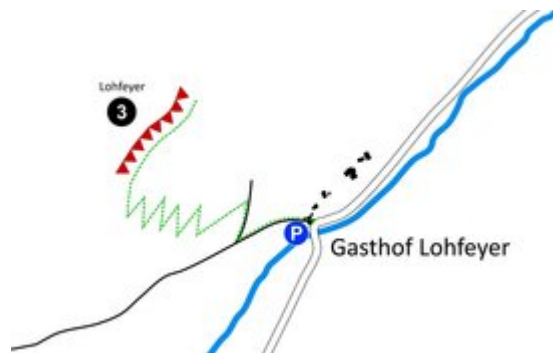

STEINBERGE - KLETTERGARTEN LOHFeyer SEKTOR KLETTERGARTEN LOHFeyer, SEKTOR D

APPROACH

Vom Parkplatz nimmt man die Straße

APPROACH TIME

25 min - 35 min

Nr.	Name	Grad	Länge
16	Dopingsünde	7b	20 m
17	Unverhofft	7c+	20 m
18	Der Hammer	7c	20 m
19	Rissverschneidung	6b	20 m
20	Das Tier	7c+	6 m
21	Wotan	8b	10 m

22	Projekt		6 m
23	Giftlerbubm	6c+	20 m
23	Tralala	8a+	20 m
24	Short, fat and ugly	8a	20 m

Climbers Paradise Tirol

Climbing and boulder in Tirol online - 15 tourist regions and more than 1.000 climbing possibilities on Climber's Paradise Tirol. All topos in print quality, including detailed information about grades, access and safety.