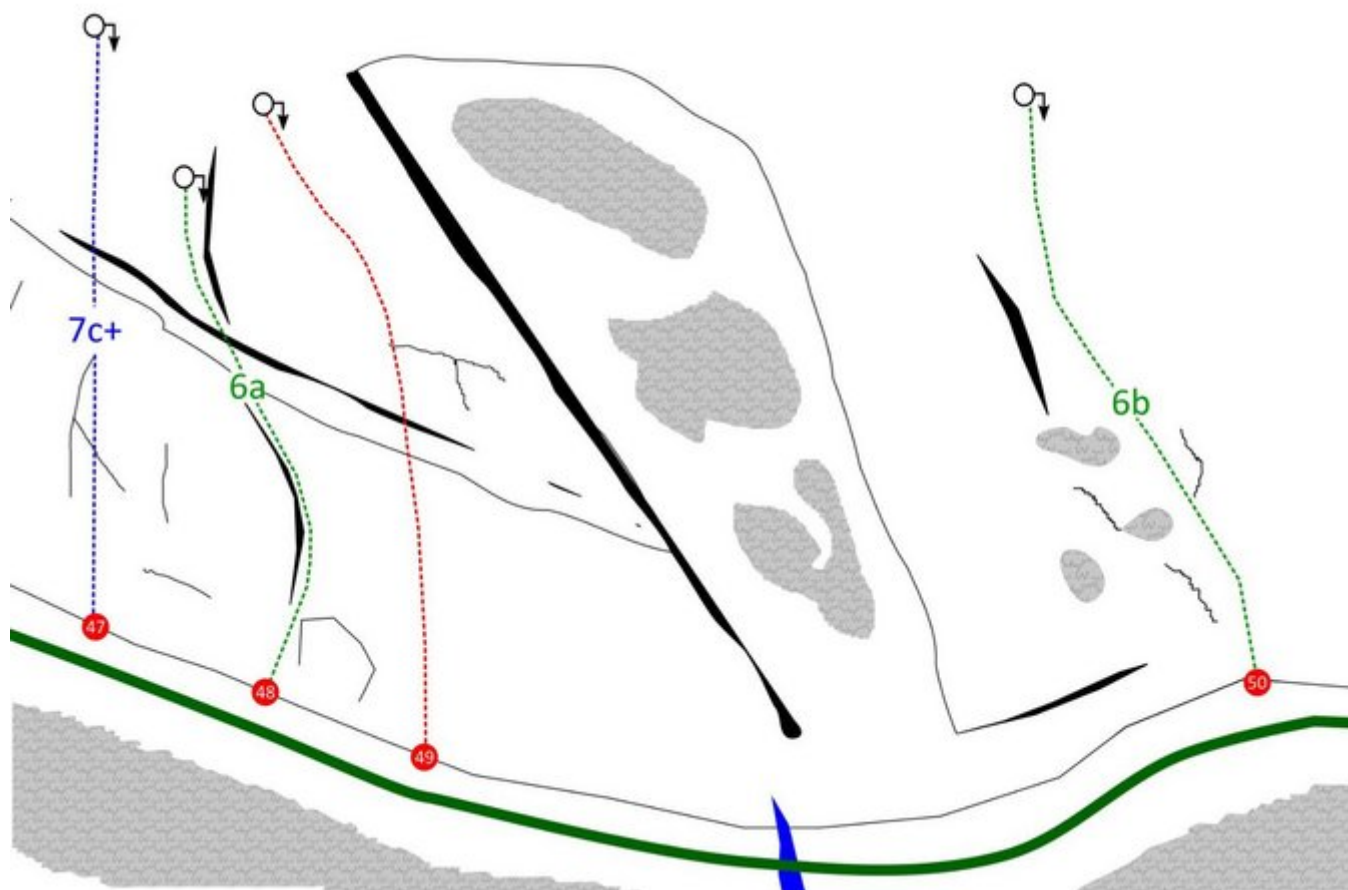

STEINBERGE - KLETTERGARTEN LOHFeyer SEKTOR KLETTERGARTEN LOHFeyer, SEKTOR D

APPROACH

Vom Parkplatz nimmt man die Straße

APPROACH TIME

25 min - 35 min

Nr.	Name	Grad	Länge
16	Dopingsünde	7b	20 m
17	Unverhofft	7c+	20 m
18	Der Hammer	7c	20 m
19	Rissverschneidung	6b	20 m
20	Das Tier	7c+	6 m
21	Wotan	8b	10 m

22	Projekt		6 m
23	Giftlerbubm	6c+	20 m
23	Tralala	8a+	20 m
24	Short, fat and ugly	8a	20 m

Climbers Paradise Tirol

Climbing and boulder in Tirol online - 15 tourist regions and more than 1.000 climbing possibilities on Climber's Paradise Tirol. All topos in print quality, including detailed information about grades, access and safety.