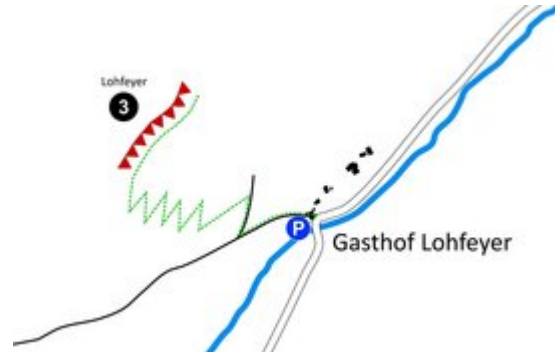

STEINBERGE - KLETTERGARTEN LOHFeyer

SEKTOR KLETTERGARTEN LOHFeyer, SEKTOR B

APPROACH

Vom Parkplatz nimmt man die Straße

APPROACH TIME

25 min - 35 min

Nr.	Name	Grad	Länge
16	Dopingsünde	7b	20 m
17	Unverhofft	7c+	20 m
18	Der Hammer	7c	20 m
19	Rissverschneidung	6b	20 m
20	Das Tier	7c+	6 m
21	Wotan	8b	10 m

22	Projekt		6 m
23	Giftlerbubm	6c+	20 m
23	Tralala	8a+	20 m
24	Short, fat and ugly	8a	20 m

Climbers Paradise Tirol

Climbing and boulder in Tirol online - 15 tourist regions and more than 1.000 climbing possibilities on Climber's Paradise Tirol. All topos in print quality, including detailed information about grades, access and safety.