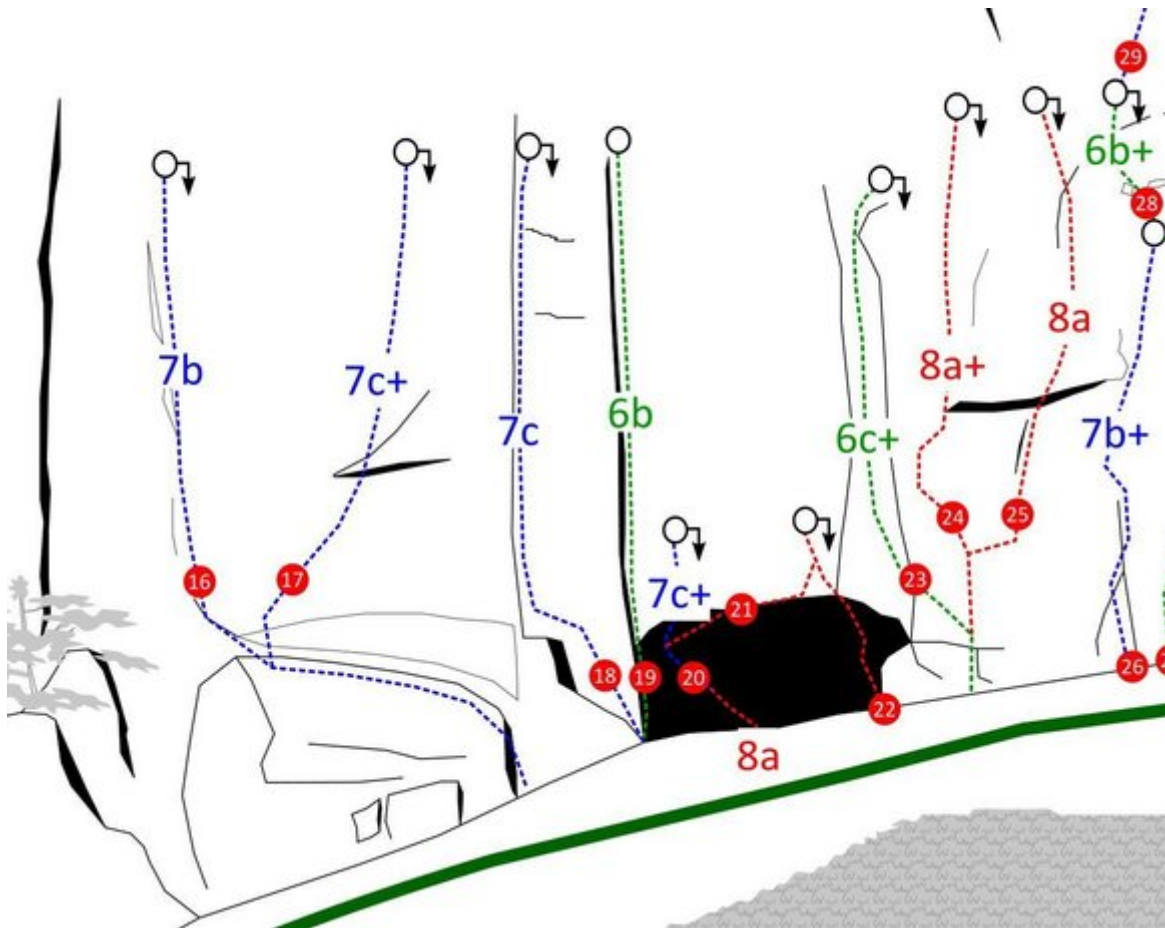

STEINBERGE - KLETTERGARTEN LOHFeyer

SEKTOR KLETTERGARTEN LOHFeyer, SEKTOR B

APPROACH

Vom Parkplatz nimmt man die Straße

APPROACH TIME

25 min - 35 min

Nr.	Name	Grad	Länge
16	Dopingsünde	7b	20 m
17	Unverhofft	7c+	20 m
18	Der Hammer	7c	20 m
19	Rissverschneidung	6b	20 m
20	Das Tier	7c+	6 m
21	Wotan	8b	10 m

22	Projekt		6 m
23	Giftlerbubm	6c+	20 m
23	Tralala	8a+	20 m
24	Short, fat and ugly	8a	20 m

Climbers Paradise Tirol

Climbing and boulder in Tirol online - 15 tourist regions and more than 1.000 climbing possibilities on Climber's Paradise Tirol. All topos in print quality, including detailed information about grades, access and safety.