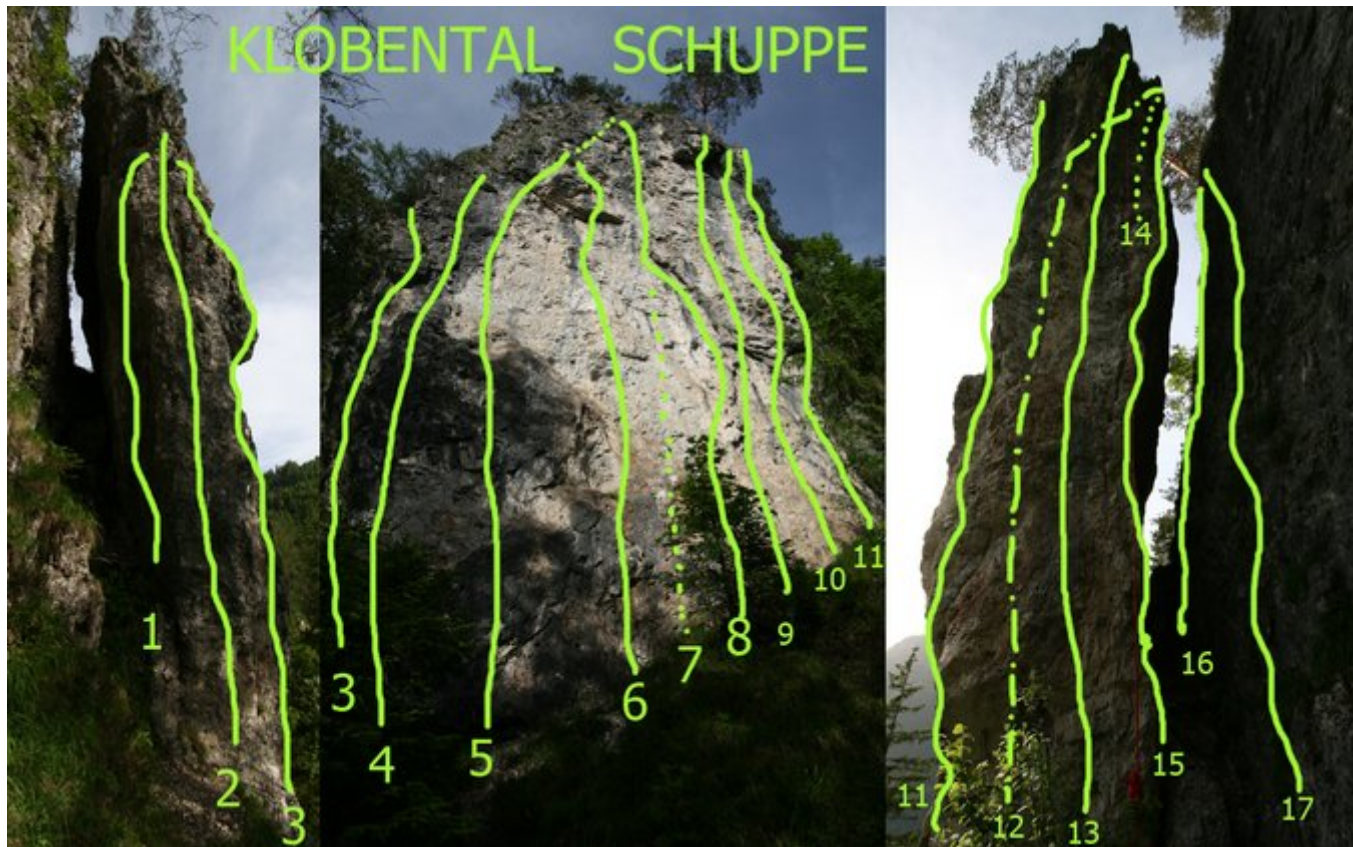

STEINBERGE - KLETTERGARTEN KLOBENTAL SEKTOR KLOBENTAL BEREICH SCHUPPE

APPROACH
15 Min

Nr.	Name	Grad	Länge
1	Schattenspiel	6a	15.0 m
2	G´spezig	5b	15.0 m
3	Gschtiascht	4b	15.0 m
4	De Graue	5b	20.0 m
5	Da Max	5c+	20.0 m
6	Asima	7a	20.0 m
7	Variante Snake	6c+	25.0 m
8	Snake	6c+	25.0 m
9	Heimspiel	7a	25.0 m
10	Ludwig	7a+	25.0 m
11	Turmspringer	6c+	25.0 m
12	Wonderland	7c	25.0 m
13	Ariane	7b	20.0 m
14	Variante Vollmond	7a	20.0 m
15	Hand in Hand	6c+	20.0 m

Climbers Paradise Tirol

Climbing and boulder in Tirol online - 15 tourist regions and more than 1.000 climbing possibilites on Climber's Paradise Tirol. All topos in print quality, including detailed information about grades, access and safety.