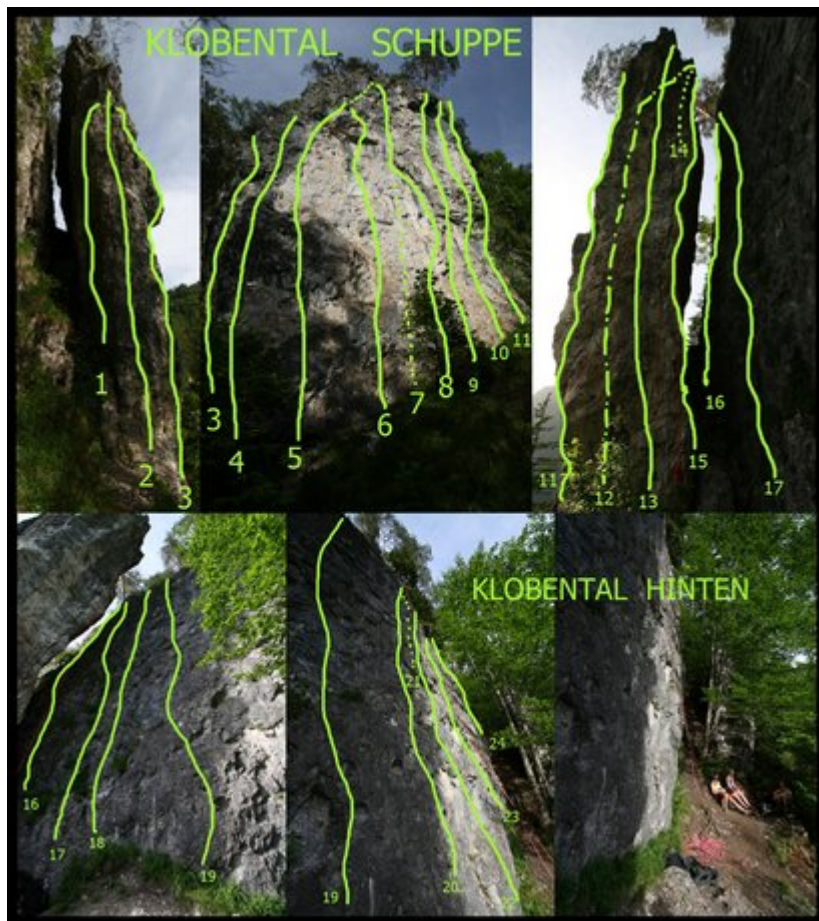

STEINBERGE - KLETTERGARTEN KLOBENTAL
SEKTOR KLOBENTAL BEREICH HINTERE WAND

APPROACH

15 Min

Nr.	Name	Grad	Länge
16	Jamaica	4c	20.0 m
17	Loch Ness	5c	20.0 m
18	Flügelflitzer	5c	20.0 m
19	Rolltreppe	4c	20.0 m
20	a Stockwerk	6c+	20.0 m

21	Variante Franz	6b	20.0 m
22	Lehrbua	4c	20.0 m
23	Lehrmadl	4c	20.0 m
24	Gamsbleame	5a	20.0 m

Climbers Paradise Tirol

Climbing and boulder in Tirol online - 15 tourist regions and more than 1.000 climbing possibilites on Climber's Paradise Tirol. All topos in print quality, including detailed information about grades, access and safety.