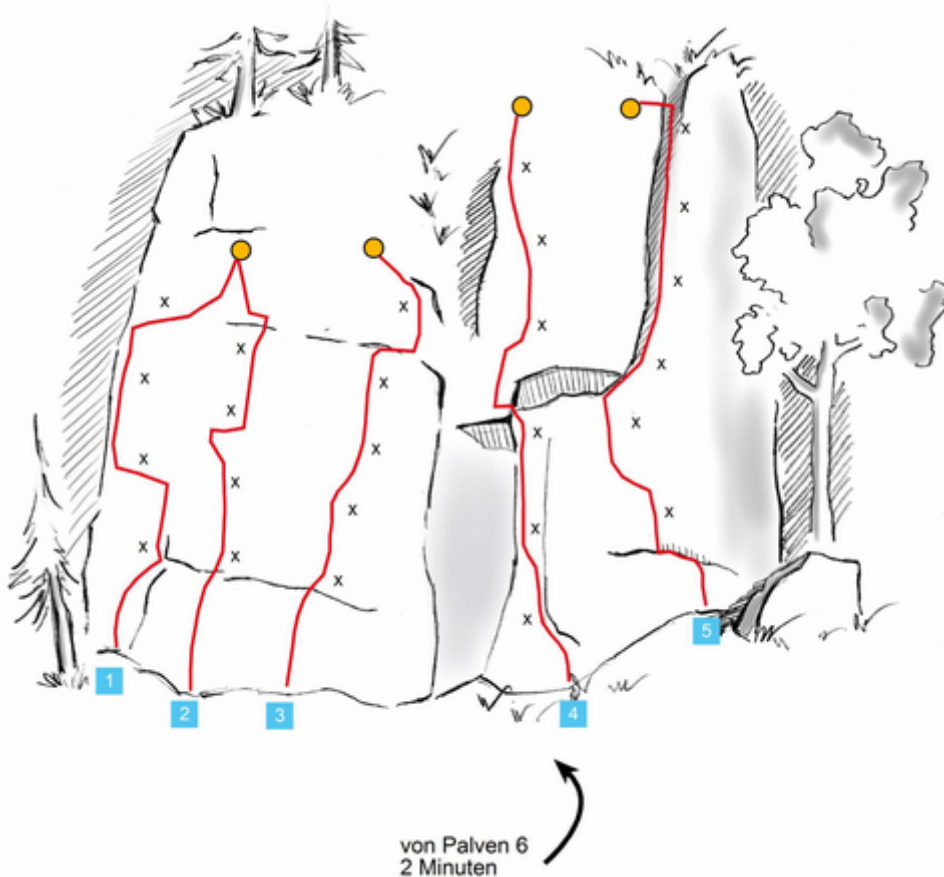

STEINBERGE - KLETTERGARTEN ADOLARI SEKTOR H - DACHBODEN

APPROACH

3 - 10 Min

Nr.	Name	Grad	Länge
1	Linksaussen	5c+	10.0 m
2	La Bella	6c	10.0 m
3	Kurz und Bündig	6b	10.0 m
4	Knöchlsyndrom	7a	14.0 m
5	Klassik	5c+	14.0 m

Climbers Paradise Tirol

Climbing and boulder in Tirol online - 15 tourist regions and more than 1.000 climbing possibilities on Climber's Paradise Tirol. All topos in print quality, including detailed information about grades, access and safety.