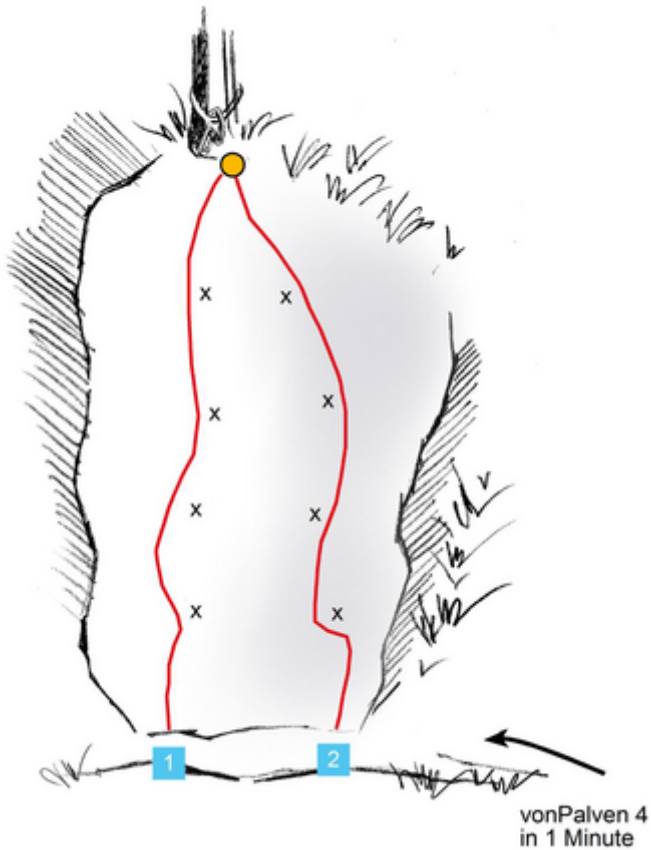

STEINBERGE - KLETTERGARTEN ADOLARI SEKTOR G - SPEIS

APPROACH

3 - 10 Min

Nr.	Name	Grad	Länge
1	Bienenstich	5b	10.0 m
2	Griffig	6a	10.0 m

Climbers Paradise Tirol

Climbing and boulder in Tirol online - 15 tourist regions and more than 1.000 climbing possibilities on Climber's Paradise Tirol. All topos in print quality, including detailed information about grades, access and safety.