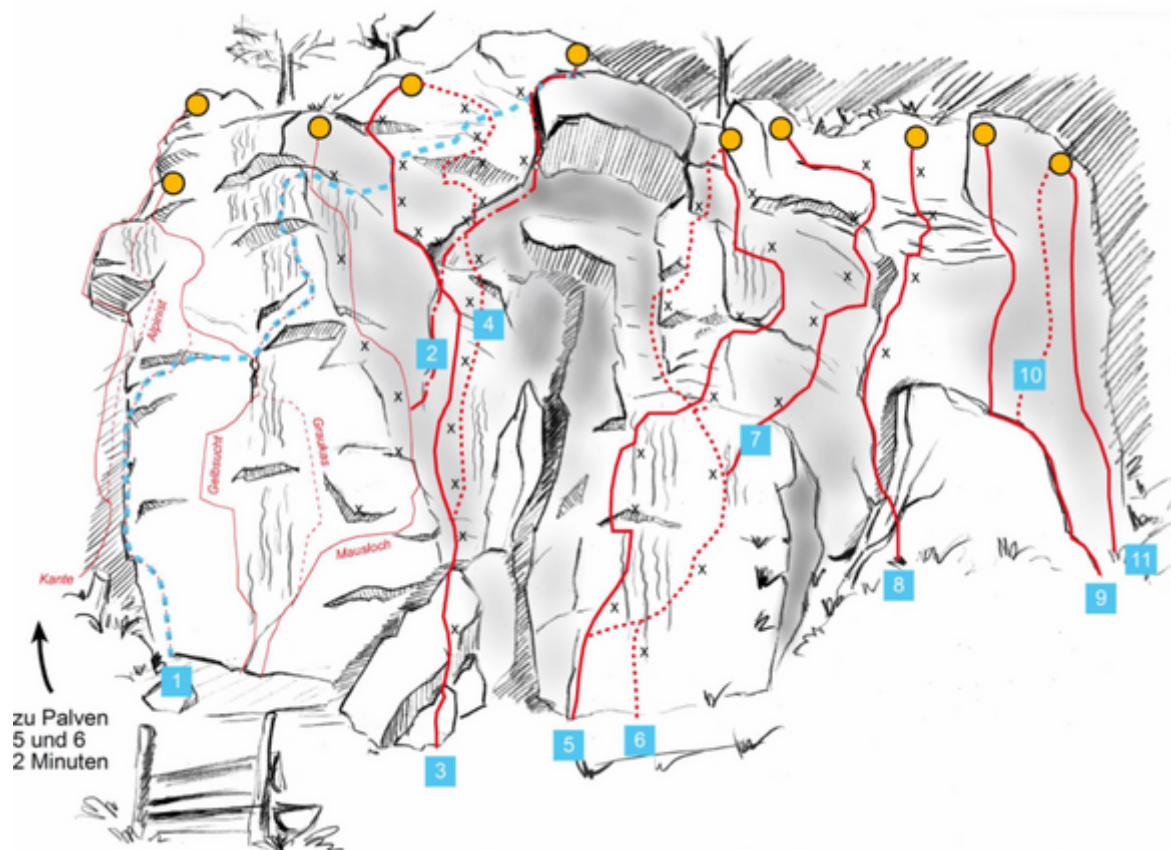

STEINBERGE - KLETTERGARTEN ADOLARI SEKTOR F - ESSZIMMER 'MAIDACHL'

APPROACH

3 - 10 Min

Nr.	Name	Grad	Länge
1	Adolari-Menü	7a	30.0 m
2	Maidachl	6b	20.0 m
3	Prima Opera	6a+	25.0 m
4	D.Giovanni onsite	7a+	25.0 m
5	Hummelnest	5c+	20.0 m
6	´s Achterl	5b	20.0 m
7	Kleine Havarie	6c	20.0 m
8	Gorgonzola	7a+	12.0 m
9	Thomas	6c	12.0 m
10	Schwerpunkt	6c	10.0 m
11	Tom ´s Delight	6a	12.0 m

Climbers Paradise Tirol

Climbing and boulder in Tirol online - 15 tourist regions and more than 1.000 climbing possibilites on Climber's Paradise Tirol. All topos in print quality, including detailed information about grades, access and safety.