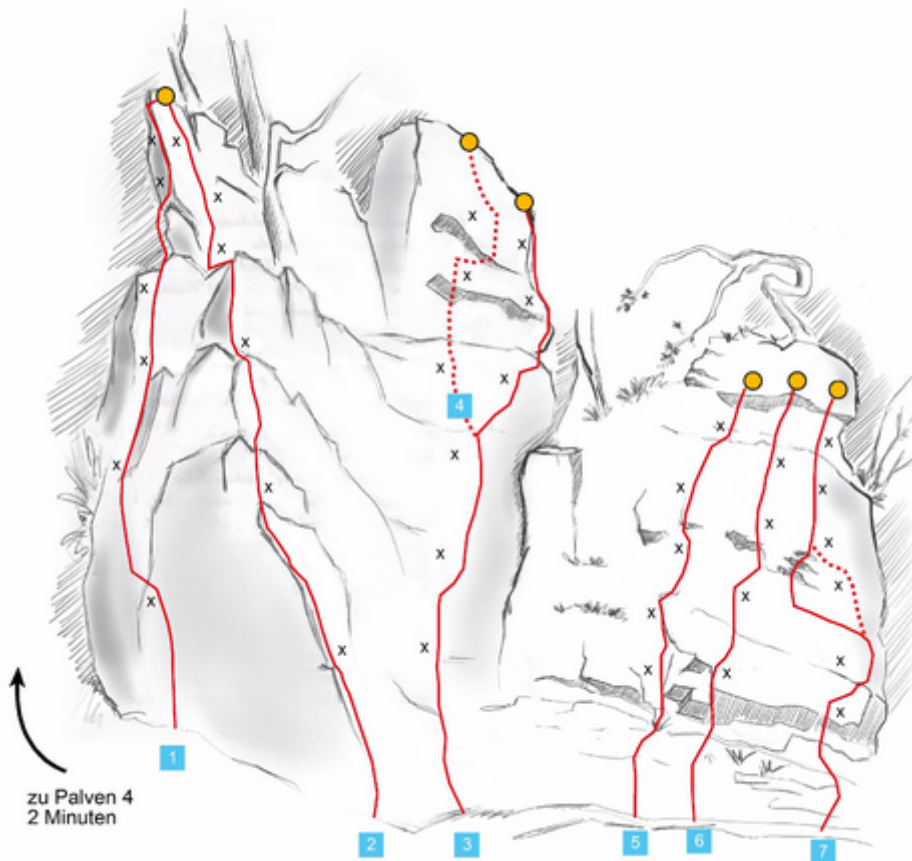

STEINBERGE - KLETTERGARTEN ADOLARI SEKTOR D - PARTERRE

APPROACH

3 - 10 Min

| Nr. | Name | Grad | Länge |
|-----|-----------------|------|--------|
| 1 | Sit in Rock | 5c | 14.0 m |
| 2 | Rita-Kante | 4c | 15.0 m |
| 3 | Trillgrip | 5c | 14.0 m |
| 4 | PlanB | 6c | 14.0 m |
| 5 | Stirb langsam 1 | 6a | 12.0 m |
| 6 | Stirb langsam 2 | 6a+ | 12.0 m |
| 7 | Stirb langsam 3 | 6b | 12.0 m |

Climbers Paradise Tirol

Climbing and boulder in Tirol online - 15 tourist regions and more than 1.000 climbing possibilites on Climber's Paradise Tirol. All topos in print quality, including detailed information about grades, access and safety.