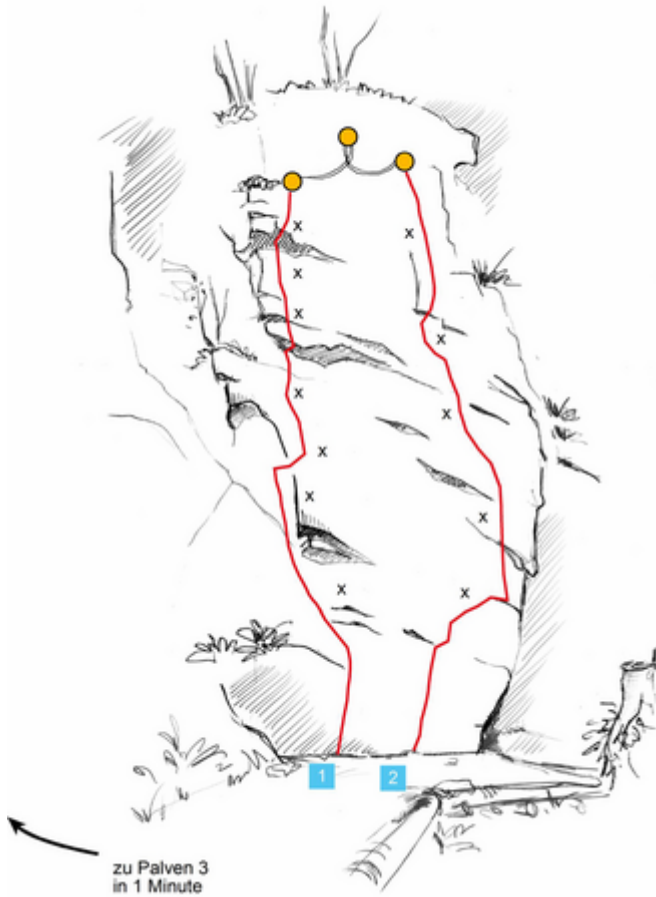

STEINBERGE - KLETTERGARTEN ADOLARI SEKTOR C - ERKER

APPROACH

3 - 10 Min

Nr.	Name	Grad	Länge
1	Fuizlaus	6c	15.0 m
2	Muichmaus	6a	15.0 m

Climbers Paradise Tirol

Climbing and boulder in Tirol online - 15 tourist regions and more than 1.000 climbing possibilities on Climber's Paradise Tirol. All topos in print quality, including detailed information about grades, access and safety.