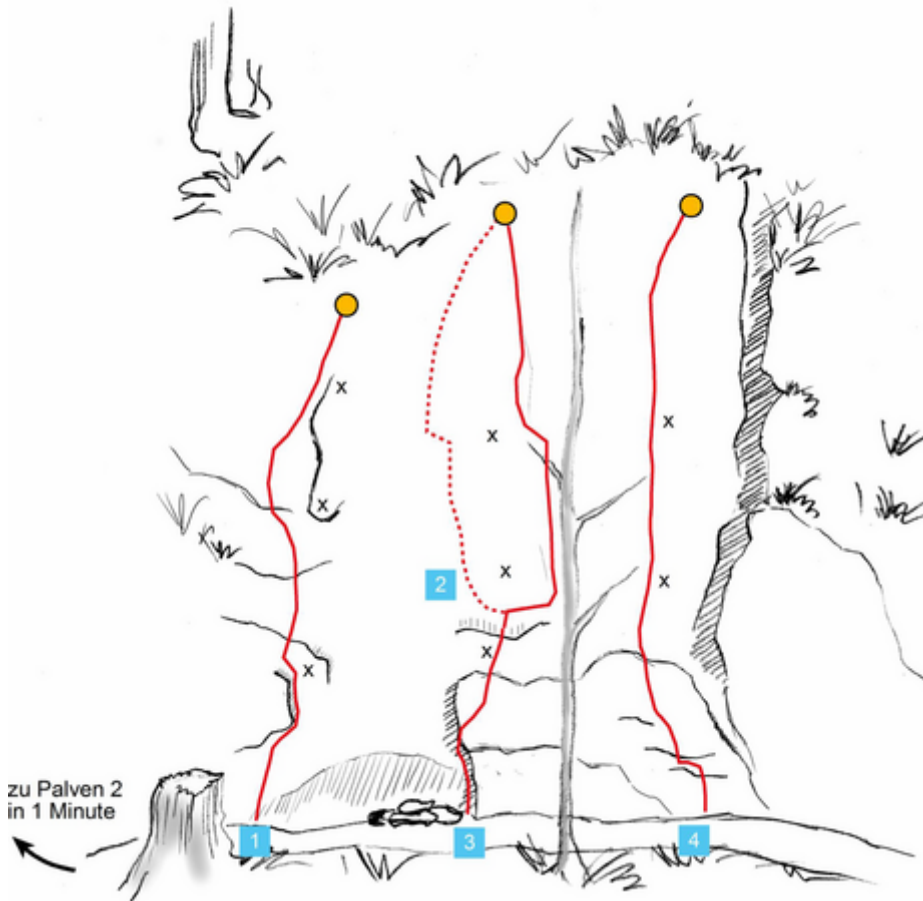

## STEINBERGE - KLETTERGARTEN ADOLARI SEKTOR B - KELLER

### APPROACH

3 - 10 Min

Nr.	Name	Grad	Länge
1	Grausbirn	6a	8.0 m
2	Gehtnit	6c	9.0 m
3	Gehtscho	6a+	9.0 m
4	Trauminit	6a	9.0 m

Climbers Paradise Tirol

Climbing and boulder in Tirol online - 15 tourist regions and more than 1.000 climbing possibilities on Climber's Paradise Tirol. All topos in print quality, including detailed information about grades, access and safety.